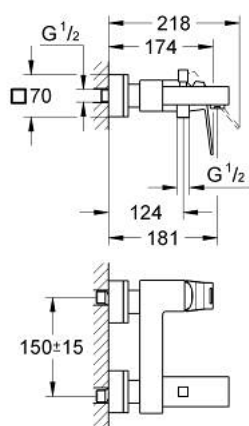

23 140 000 EUROCUBE SINGLE-LEVER BATH MIXER 1/2"

PRODUCT DESCRIPTION

- Tyc: Chrome
- wall mounted
- metal lever
- GROHE SilkMove 46 mm ceramic cartridge
- GROHE LongLife finish
- adjustable flow rate limiter
- automatic diverter: bath/shower
- mousseur
- integrated non-return valve in the shower outlet 1/2"
- covered S-unions
- protected against backflow
- optional temperature limiter ref. no. 46 375

23 140 000 EUROCUBE SINGLE-LEVER BATH MIXER 1/2"

SPARE PARTS

- 1: Lever (Spare part-nr. 46782000)
 - 2: Cartridge (Spare part-nr. 46048000)
 - 3: Diverter knob (Spare part-nr. 48128000)
 - 4: Diverter (Spare part-nr. 65655000)
 - 5: Non-return valve (Spare part-nr. 08565000)
 - 6: Mousseur (Spare part-nr. 13952000)
 - 7: Screw connection 1/2" (Spare part-nr. 45044000)
 - 8: S-union (Spare part-nr. 47824000)
 - 9: Special spanner (Spare part-nr. 19377000)*
 - 10: Temperature limiter (Spare part-nr. 46375000)*
 - 11: Extension set, 30 mm (Spare part-nr. 46238000)*
- * Optional accessories