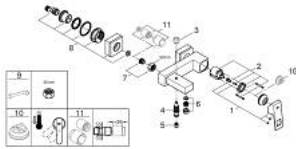

23 140 000 EUROCUBE SINGLE-LEVER BATH MIXER 1/2"

PRODUCT DESCRIPTION

- Tyc: Chrome
- wall mounted
- metal lever
- GROHE SilkMove 46 mm ceramic cartridge
- GROHE LongLife finish
- adjustable flow rate limiter
- automatic diverter: bath/shower
- mousseur
- integrated non-return valve in the shower outlet 1/2"
- covered S-unions
- protected against backflow
- optional temperature limiter ref. no. 46 375

23 140 000 EUROCUBE SINGLE-LEVER BATH MIXER 1/2"

SPARE PARTS

- 1: Lever (Spare part-nr. 46782000)
 - 2: Cartridge (Spare part-nr. 46048000)
 - 3: Diverter knob (Spare part-nr. 48128000)
 - 4: Diverter (Spare part-nr. 65655000)
 - 5: Non-return valve (Spare part-nr. 08565000)
 - 6: Mousseur (Spare part-nr. 13952000)
 - 7: Screw connection 1/2" (Spare part-nr. 45044000)
 - 8: S-union (Spare part-nr. 47824000)
 - 9: Special spanner (Spare part-nr. 19377000)*
 - 10: Temperature limiter (Spare part-nr. 46375000)*
 - 11: Extension set, 30 mm (Spare part-nr. 46238000)*
- * Optional accessories