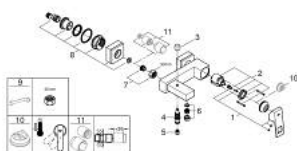

23 140 AL0 EUROCUBE SINGLE-LEVER BATH MIXER 1/2"

PRODUCT DESCRIPTION

- Colour: brushed hard graphite
- wall mounted
- metal lever
- GROHE SilkMove 46 mm ceramic cartridge
- GROHE LongLife finish
- adjustable flow rate limiter
- automatic diverter: bath/shower
- mousseur
- integrated non-return valve in the shower outlet 1/2"
- covered S-unions
- protected against backflow
- optional temperature limiter ref. no. 46 375

23 140 AL0 EUROCUBE SINGLE-LEVER BATH MIXER 1/2"

SPARE PARTS

- 1: Lever (Spare part-nr. 46782AL0)
- 2: Cartridge (Spare part-nr. 46048000)
- 3: Diverter knob (Spare part-nr. 48128AL0)
- 4: Diverter (Spare part-nr. 65655AL0)
- 5: Non-return valve (Spare part-nr. 08565000)
- 6: Mousseur (Spare part-nr. 13952AL0)
- 7: Screw connection 1/2" (Spare part-nr. 45044AL0)
- 8: S-union (Spare part-nr. 47824AL0)
- 9: Special spanner (Spare part-nr. 19377000)*
- 10: Temperature limiter (Spare part-nr. 46375000)*
- 11: Extension 30 (Spare part-nr. 46238000)*