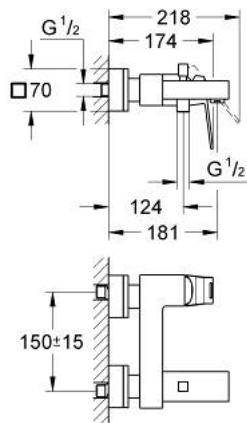

23 140 AL0 EUROCUBE SINGLE-LEVER BATH MIXER 1/2"

PRODUCT DESCRIPTION

- Colour: brushed hard graphite
- wall mounted
- metal lever
- GROHE SilkMove 46 mm ceramic cartridge
- GROHE LongLife finish
- adjustable flow rate limiter
- automatic diverter: bath/shower
- mousseur
- integrated non-return valve in the shower outlet 1/2"
- covered S-unions
- protected against backflow
- optional temperature limiter ref. no. 46 375

23 140 AL0 EUROCUBE SINGLE-LEVER BATH MIXER 1/2"

SPARE PARTS

- 1: Lever (Spare part-nr. 46782AL0)
- 2: Cartridge (Spare part-nr. 46048000)
- 3: Diverter knob (Spare part-nr. 48128AL0)
- 4: Diverter (Spare part-nr. 65655AL0)
- 5: Non-return valve (Spare part-nr. 08565000)
- 6: Mousseur (Spare part-nr. 13952AL0)
- 7: Screw connection 1/2" (Spare part-nr. 45044AL0)
- 8: S-union (Spare part-nr. 47824AL0)
- 9: Special spanner (Spare part-nr. 19377000)*
- 10: Temperature limiter (Spare part-nr. 46375000)*
- 11: Extension 30 (Spare part-nr. 46238000)*