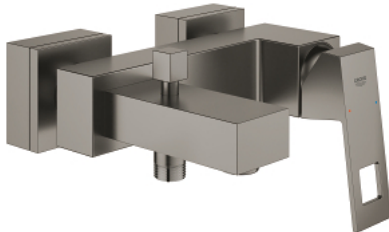

23 140 AL0 EUROCUBE SINGLE-LEVER BATH MIXER 1/2"

PRODUCT DESCRIPTION

- Colour: brushed hard graphite
- wall mounted
- metal lever
- GROHE SilkMove 46 mm ceramic cartridge
- GROHE LongLife finish
- adjustable flow rate limiter
- automatic diverter: bath/shower
- mousseur
- integrated non-return valve in the shower outlet 1/2"
- covered S-unions
- protected against backflow
- optional temperature limiter ref. no. 46 375

23 140 AL0 EUROCUBE SINGLE-LEVER BATH MIXER 1/2"

SPARE PARTS

- 1: Lever (Spare part-nr. 46782AL0)
- 2: Cartridge (Spare part-nr. 46048000)
- 3: Diverter knob (Spare part-nr. 48128AL0)
- 4: Diverter (Spare part-nr. 65655AL0)
- 5: Non-return valve (Spare part-nr. 08565000)
- 6: Mousseur (Spare part-nr. 13952AL0)
- 7: Screw connection 1/2" (Spare part-nr. 45044AL0)
- 8: S-union (Spare part-nr. 47824AL0)
- 9: Special spanner (Spare part-nr. 19377000)*
- 10: Temperature limiter (Spare part-nr. 46375000)*
- 11: Extension 30 (Spare part-nr. 46238000)*