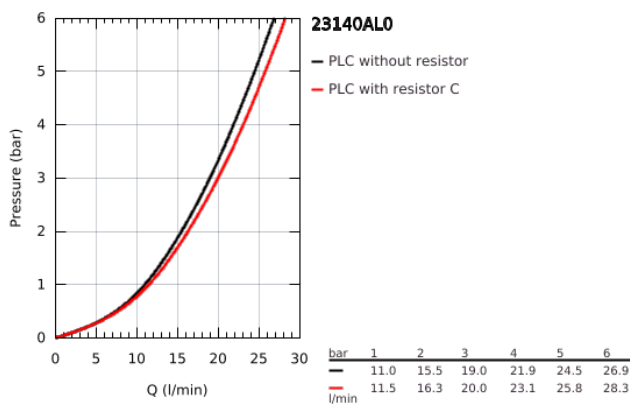

23 140 AL0 EUROCUBE SINGLE-LEVER BATH MIXER 1/2"

PRODUCT DESCRIPTION

- Colour: brushed hard graphite
- wall mounted
- metal lever
- GROHE SilkMove 46 mm ceramic cartridge
- GROHE LongLife finish
- adjustable flow rate limiter
- automatic diverter: bath/shower
- mousseur
- integrated non-return valve in the shower outlet 1/2"
- covered S-unions
- protected against backflow
- optional temperature limiter ref. no. 46 375

23 140 AL0 EUROCUBE SINGLE-LEVER BATH MIXER 1/2"

SPARE PARTS

- 1: Lever (Spare part-nr. 46782AL0)
- 2: Cartridge (Spare part-nr. 46048000)
- 3: Diverter knob (Spare part-nr. 48128AL0)
- 4: Diverter (Spare part-nr. 65655AL0)
- 5: Non-return valve (Spare part-nr. 08565000)
- 6: Mousseur (Spare part-nr. 13952AL0)
- 7: Screw connection 1/2" (Spare part-nr. 45044AL0)
- 8: S-union (Spare part-nr. 47824AL0)
- 9: Special spanner (Spare part-nr. 19377000)*
- 10: Temperature limiter (Spare part-nr. 46375000)*
- 11: Extension 30 (Spare part-nr. 46238000)*