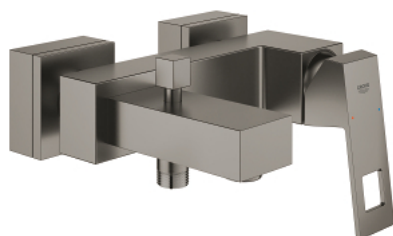

23 140 AL0 EUROCUBE SINGLE-LEVER BATH MIXER 1/2"

PRODUCT DESCRIPTION

- Tyc: brushed hard graphite
- wall mounted
- metal lever
- GROHE SilkMove 46 mm ceramic cartridge
- GROHE LongLife finish
- adjustable flow rate limiter
- automatic diverter: bath/shower
- mousseur
- integrated non-return valve in the shower outlet 1/2"
- covered S-unions
- protected against backflow
- optional temperature limiter ref. no. 46 375

23 140 AL0 EUROCUBE SINGLE-LEVER BATH MIXER 1/2"

SPARE PARTS

- 1: Lever (Spare part-nr. 46782AL0)
 - 2: Cartridge (Spare part-nr. 46048000)
 - 3: Diverter knob (Spare part-nr. 48128AL0)
 - 4: Diverter (Spare part-nr. 65655AL0)
 - 5: Non-return valve (Spare part-nr. 08565000)
 - 6: Mousseur (Spare part-nr. 13952AL0)
 - 7: Screw connection 1/2" (Spare part-nr. 45044AL0)
 - 8: S-union (Spare part-nr. 47824AL0)
 - 9: Special spanner (Spare part-nr. 19377000)*
 - 10: Temperature limiter (Spare part-nr. 46375000)*
 - 11: Extension set, 30 mm (Spare part-nr. 46238000)*
- * Optional accessories