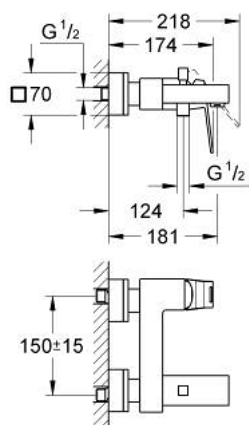

23 140 AL0 EUROCUBE SINGLE-LEVER BATH MIXER 1/2"

PRODUCT DESCRIPTION

- Tyc: brushed hard graphite
- wall mounted
- metal lever
- GROHE SilkMove 46 mm ceramic cartridge
- GROHE LongLife finish
- adjustable flow rate limiter
- automatic diverter: bath/shower
- mousseur
- integrated non-return valve in the shower outlet 1/2"
- covered S-unions
- protected against backflow
- optional temperature limiter ref. no. 46 375

23 140 AL0 EUROCUBE SINGLE-LEVER BATH MIXER 1/2"

SPARE PARTS

- 1: Lever (Spare part-nr. 46782AL0)
 - 2: Cartridge (Spare part-nr. 46048000)
 - 3: Diverter knob (Spare part-nr. 48128AL0)
 - 4: Diverter (Spare part-nr. 65655AL0)
 - 5: Non-return valve (Spare part-nr. 08565000)
 - 6: Mousseur (Spare part-nr. 13952AL0)
 - 7: Screw connection 1/2" (Spare part-nr. 45044AL0)
 - 8: S-union (Spare part-nr. 47824AL0)
 - 9: Special spanner (Spare part-nr. 19377000)*
 - 10: Temperature limiter (Spare part-nr. 46375000)*
 - 11: Extension set, 30 mm (Spare part-nr. 46238000)*
- * Optional accessories