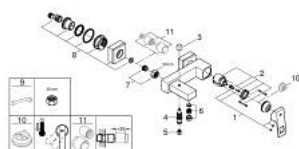

23 140 AL0 EUROCUBE SINGLE-LEVER BATH MIXER 1/2"

PRODUCT DESCRIPTION

- Tyc: brushed hard graphite
- wall mounted
- metal lever
- GROHE SilkMove 46 mm ceramic cartridge
- GROHE LongLife finish
- adjustable flow rate limiter
- automatic diverter: bath/shower
- mousseur
- integrated non-return valve in the shower outlet 1/2"
- covered S-unions
- protected against backflow
- optional temperature limiter ref. no. 46 375

23 140 AL0 EUROCUBE SINGLE-LEVER BATH MIXER 1/2"

SPARE PARTS

- 1: Lever (Spare part-nr. 46782AL0)
 - 2: Cartridge (Spare part-nr. 46048000)
 - 3: Diverter knob (Spare part-nr. 48128AL0)
 - 4: Diverter (Spare part-nr. 65655AL0)
 - 5: Non-return valve (Spare part-nr. 08565000)
 - 6: Mousseur (Spare part-nr. 13952AL0)
 - 7: Screw connection 1/2" (Spare part-nr. 45044AL0)
 - 8: S-union (Spare part-nr. 47824AL0)
 - 9: Special spanner (Spare part-nr. 19377000)*
 - 10: Temperature limiter (Spare part-nr. 46375000)*
 - 11: Extension set, 30 mm (Spare part-nr. 46238000)*
- * Optional accessories