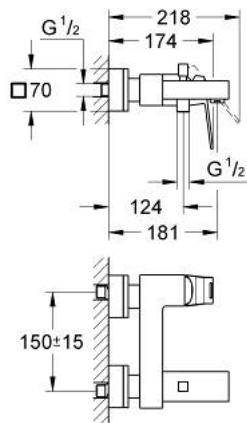

23 140 DC0 EUROCUBE SINGLE-LEVER BATH MIXER 1/2"

PRODUCT DESCRIPTION

- Colour: supersteel
- wall mounted
- metal lever
- GROHE SilkMove 46 mm ceramic cartridge
- GROHE LongLife finish
- adjustable flow rate limiter
- automatic diverter: bath/shower
- mousseur
- integrated non-return valve in the shower outlet 1/2"
- covered S-unions
- protected against backflow
- optional temperature limiter ref. no. 46 375

23 140 DC0 EUROCUBE SINGLE-LEVER BATH MIXER 1/2"

SPARE PARTS

- 1: Lever (Spare part-nr. 46782DC0)
- 2: Cartridge (Spare part-nr. 46048000)
- 3: Diverter knob (Spare part-nr. 48128DC0)
- 4: Diverter (Spare part-nr. 65655DC0)
- 5: Non-return valve (Spare part-nr. 08565000)
- 6: Mousseur (Spare part-nr. 13952DC0)
- 7: Screw connection 1/2" (Spare part-nr. 45044DC0)
- 8: S-union (Spare part-nr. 47824DC0)
- 9: Special spanner (Spare part-nr. 19377000)*
- 10: Temperature limiter (Spare part-nr. 46375000)*
- 11: Extension 30 (Spare part-nr. 46238000)*