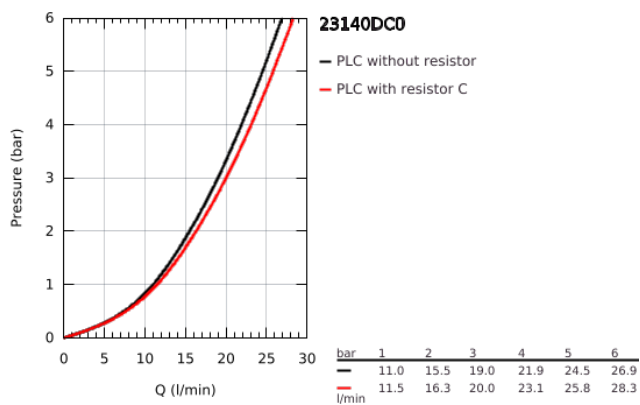

23 140 DC0 EUROCUBE SINGLE-LEVER BATH MIXER 1/2"

PRODUCT DESCRIPTION

- Colour: supersteel
- wall mounted
- metal lever
- GROHE SilkMove 46 mm ceramic cartridge
- GROHE LongLife finish
- adjustable flow rate limiter
- automatic diverter: bath/shower
- mousseur
- integrated non-return valve in the shower outlet 1/2"
- covered S-unions
- protected against backflow
- optional temperature limiter ref. no. 46 375

23 140 DC0 EUROCUBE SINGLE-LEVER BATH MIXER 1/2"

SPARE PARTS

- 1: Lever (Spare part-nr. 46782DC0)
- 2: Cartridge (Spare part-nr. 46048000)
- 3: Diverter knob (Spare part-nr. 48128DC0)
- 4: Diverter (Spare part-nr. 65655DC0)
- 5: Non-return valve (Spare part-nr. 08565000)
- 6: Mousseur (Spare part-nr. 13952DC0)
- 7: Screw connection 1/2" (Spare part-nr. 45044DC0)
- 8: S-union (Spare part-nr. 47824DC0)
- 9: Special spanner (Spare part-nr. 19377000)*
- 10: Temperature limiter (Spare part-nr. 46375000)*
- 11: Extension 30 (Spare part-nr. 46238000)*