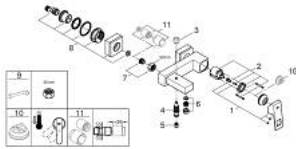

23 140 DC0 EUROCUBE SINGLE-LEVER BATH MIXER 1/2"

PRODUCT DESCRIPTION

- Colour: supersteel
- wall mounted
- metal lever
- GROHE SilkMove 46 mm ceramic cartridge
- GROHE LongLife finish
- adjustable flow rate limiter
- automatic diverter: bath/shower
- mousseur
- integrated non-return valve in the shower outlet 1/2"
- covered S-unions
- protected against backflow
- optional temperature limiter ref. no. 46 375

23 140 DC0 EUROCUBE SINGLE-LEVER BATH MIXER 1/2"

SPARE PARTS

- 1: Lever (Spare part-nr. 46782DC0)
- 2: Cartridge (Spare part-nr. 46048000)
- 3: Diverter knob (Spare part-nr. 48128DC0)
- 4: Diverter (Spare part-nr. 65655DC0)
- 5: Non-return valve (Spare part-nr. 08565000)
- 6: Mousseur (Spare part-nr. 13952DC0)
- 7: Screw connection 1/2" (Spare part-nr. 45044DC0)
- 8: S-union (Spare part-nr. 47824DC0)
- 9: Special spanner (Spare part-nr. 19377000)*
- 10: Temperature limiter (Spare part-nr. 46375000)*
- 11: Extension 30 (Spare part-nr. 46238000)*