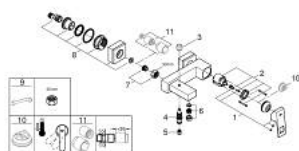

23 140 DC0 EUROCUBE SINGLE-LEVER BATH MIXER 1/2"

PRODUCT DESCRIPTION

- Typ: supersteel
- wall mounted
- metal lever
- GROHE SilkMove 46 mm ceramic cartridge
- GROHE LongLife finish
- adjustable flow rate limiter
- automatic diverter: bath/shower
- mousseur
- integrated non-return valve in the shower outlet 1/2"
- covered S-unions
- protected against backflow
- optional temperature limiter ref. no. 46 375

23 140 DC0 EUROCUBE SINGLE-LEVER BATH MIXER 1/2"

SPARE PARTS

- 1: Lever (Spare part-nr. 46782DC0)
- 2: Cartridge (Spare part-nr. 46048000)
- 3: Diverter knob (Spare part-nr. 48128DC0)
- 4: Diverter (Spare part-nr. 65655DC0)
- 5: Non-return valve (Spare part-nr. 08565000)
- 6: Mousseur (Spare part-nr. 13952DC0)
- 7: Screw connection 1/2" (Spare part-nr. 45044DC0)
- 8: S-union (Spare part-nr. 47824DC0)
- 9: Special spanner (Spare part-nr. 19377000)*
- 10: Temperature limiter (Spare part-nr. 46375000)*
- 11: Extension set, 30 mm (Spare part-nr. 46238000)*