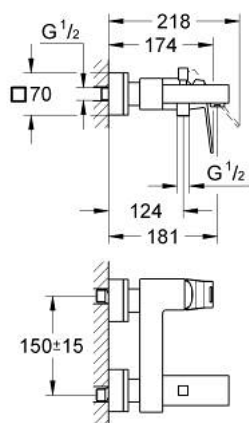

23 140 DC0 EUROCUBE SINGLE-LEVER BATH MIXER 1/2"

PRODUCT DESCRIPTION

- Typ: supersteel
- wall mounted
- metal lever
- GROHE SilkMove 46 mm ceramic cartridge
- GROHE LongLife finish
- adjustable flow rate limiter
- automatic diverter: bath/shower
- mousseur
- integrated non-return valve in the shower outlet 1/2"
- covered S-unions
- protected against backflow
- optional temperature limiter ref. no. 46 375

23 140 DC0 EUROCUBE SINGLE-LEVER BATH MIXER 1/2"

SPARE PARTS

- 1: Lever (Spare part-nr. 46782DC0)
- 2: Cartridge (Spare part-nr. 46048000)
- 3: Diverter knob (Spare part-nr. 48128DC0)
- 4: Diverter (Spare part-nr. 65655DC0)
- 5: Non-return valve (Spare part-nr. 08565000)
- 6: Mousseur (Spare part-nr. 13952DC0)
- 7: Screw connection 1/2" (Spare part-nr. 45044DC0)
- 8: S-union (Spare part-nr. 47824DC0)
- 9: Special spanner (Spare part-nr. 19377000)*
- 10: Temperature limiter (Spare part-nr. 46375000)*
- 11: Extension set, 30 mm (Spare part-nr. 46238000)*