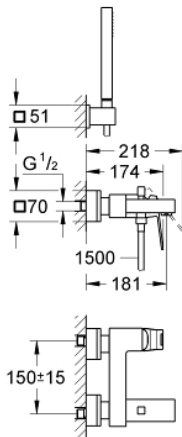

23 141 000 EUROCUBE SINGLE-LEVER BATH MIXER 1/2"

PRODUCT DESCRIPTION

- Colour: chrome
- wall mounted
- metal lever
- GROHE SilkMove 46 mm ceramic cartridge
- GROHE LongLife finish
- adjustable flow rate limiter
- automatic diverter: bath/shower
- mousseur
- integrated non-return valve in the shower outlet 1/2"
- covered S-unions
- protected against backflow
- optional temperature limiter ref. no. 46 375
- noise classification I in accordance with DIN 4109
- consisting of:
 - hand shower (27 698)
 - wall shower holder (27 693)
 - shower hose 1500 mm (28 151 000)
- min. recommended pressure 1.0 bar

23 141 000 EUROCUBE SINGLE-LEVER BATH MIXER 1/2"

SPARE PARTS

- 1: Lever (Spare part-nr. 46782000)
- 2: Cartridge (Spare part-nr. 46048000)
- 3: Diverter knob (Spare part-nr. 48128000)
- 4: Diverter (Spare part-nr. 65655000)
- 5: Non-return valve (Spare part-nr. 08565000)
- 6: Mousseur (Spare part-nr. 13952000)
- 7: Screw connection 1/2" (Spare part-nr. 45044000)
- 8: S-union (Spare part-nr. 47824000)
- 9: Dirt strainer (Spare part-nr. 0700200M)
- 10: Temperature limiter (Spare part-nr. 46375000)*
- 11: Extension 30 (Spare part-nr. 46238000)*
- 12: Special spanner (Spare part-nr. 19377000)*