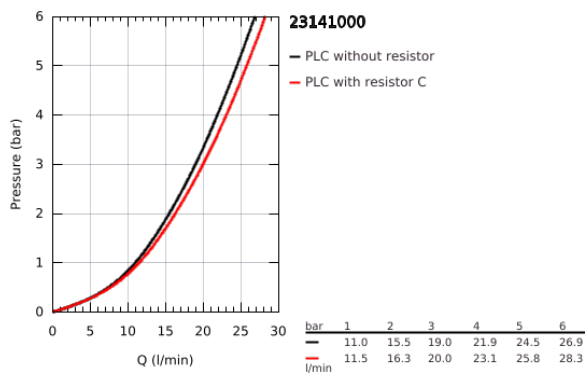

23 141 000 EUROCUBE SINGLE-LEVER BATH MIXER 1/2"

PRODUCT DESCRIPTION

- Colour: chrome
- wall mounted
- metal lever
- GROHE SilkMove 46 mm ceramic cartridge
- GROHE LongLife finish
- adjustable flow rate limiter
- automatic diverter: bath/shower
- mousseur
- integrated non-return valve in the shower outlet 1/2"
- covered S-unions
- protected against backflow
- optional temperature limiter ref. no. 46 375
- noise classification I in accordance with DIN 4109
- consisting of:
 - hand shower (27 698)
 - wall shower holder (27 693)
 - shower hose 1500 mm (28 151 000)
- min. recommended pressure 1.0 bar

23 141 000 EUROCUBE SINGLE-LEVER BATH MIXER 1/2"

SPARE PARTS

- 1: Lever (Spare part-nr. 46782000)
- 2: Cartridge (Spare part-nr. 46048000)
- 3: Diverter knob (Spare part-nr. 48128000)
- 4: Diverter (Spare part-nr. 65655000)
- 5: Non-return valve (Spare part-nr. 08565000)
- 6: Mousseur (Spare part-nr. 13952000)
- 7: Screw connection 1/2" (Spare part-nr. 45044000)
- 8: S-union (Spare part-nr. 47824000)
- 9: Dirt strainer (Spare part-nr. 0700200M)
- 10: Temperature limiter (Spare part-nr. 46375000)*
- 11: Extension 30 (Spare part-nr. 46238000)*
- 12: Special spanner (Spare part-nr. 19377000)*