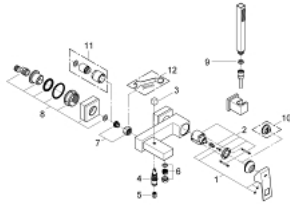

23 141 000 EUROCUBE SINGLE-LEVER BATH MIXER 1/2"

PRODUCT DESCRIPTION

- Colour: chrome
- wall mounted
- metal lever
- GROHE SilkMove 46 mm ceramic cartridge
- GROHE LongLife finish
- adjustable flow rate limiter
- automatic diverter: bath/shower
- mousseur
- integrated non-return valve in the shower outlet 1/2"
- covered S-unions
- protected against backflow
- optional temperature limiter ref. no. 46 375
- noise classification I in accordance with DIN 4109
- consisting of:
 - hand shower (27 698)
 - wall shower holder (27 693)
 - shower hose 1500 mm (28 151 000)
- min. recommended pressure 1.0 bar

23 141 000 EUROCUBE SINGLE-LEVER BATH MIXER 1/2"

SPARE PARTS

- 1: Lever (Spare part-nr. 46782000)
- 2: Cartridge (Spare part-nr. 46048000)
- 3: Diverter knob (Spare part-nr. 48128000)
- 4: Diverter (Spare part-nr. 65655000)
- 5: Non-return valve (Spare part-nr. 08565000)
- 6: Mousseur (Spare part-nr. 13952000)
- 7: Screw connection 1/2" (Spare part-nr. 45044000)
- 8: S-union (Spare part-nr. 47824000)
- 9: Dirt strainer (Spare part-nr. 0700200M)
- 10: Temperature limiter (Spare part-nr. 46375000)*
- 11: Extension 30 (Spare part-nr. 46238000)*
- 12: Special spanner (Spare part-nr. 19377000)*