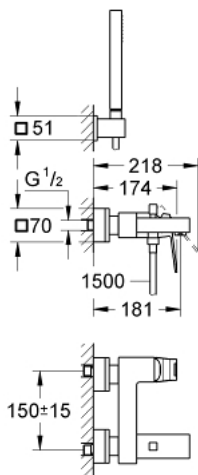

23 141 000 EUROCUBE SINGLE-LEVER BATH MIXER 1/2"

PRODUCT DESCRIPTION

- Tyc: Chrome
- wall mounted
- metal lever
- GROHE SilkMove 46 mm ceramic cartridge
- GROHE LongLife finish
- adjustable flow rate limiter
- automatic diverter: bath/shower
- mousseur
- integrated non-return valve in the shower outlet 1/2"
- covered S-unions
- protected against backflow
- optional temperature limiter ref. no. 46 375
- noise classification I in accordance with DIN 4109
- consisting of:
 - hand shower (27 698)
 - wall shower holder (27 693)
 - shower hose 1500 mm (28 151 000)
 - min. recommended pressure 1.0 bar

23 141 000 EUROCUBE SINGLE-LEVER BATH MIXER 1/2"

SPARE PARTS

- 1: Lever (Spare part-nr. 46782000)
- 2: Cartridge (Spare part-nr. 46048000)
- 3: Diverter knob (Spare part-nr. 48128000)
- 4: Diverter (Spare part-nr. 65655000)
- 5: Non-return valve (Spare part-nr. 08565000)
- 6: Mousseur (Spare part-nr. 13952000)
- 7: Screw connection 1/2" (Spare part-nr. 45044000)
- 8: S-union (Spare part-nr. 47824000)
- 9: Dirt strainer (Spare part-nr. 0700200M)
- 10: Temperature limiter (Spare part-nr. 46375000)*
- 11: Extension set, 30 mm (Spare part-nr. 46238000)*
- 12: Special spanner (Spare part-nr. 19377000)*