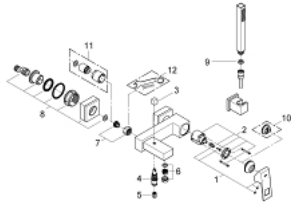

23 141 000 EUROCUBE SINGLE-LEVER BATH MIXER 1/2"

PRODUCT DESCRIPTION

- Tyc: Chrome
- wall mounted
- metal lever
- GROHE SilkMove 46 mm ceramic cartridge
- GROHE LongLife finish
- adjustable flow rate limiter
- automatic diverter: bath/shower
- mousseur
- integrated non-return valve in the shower outlet 1/2"
- covered S-unions
- protected against backflow
- optional temperature limiter ref. no. 46 375
- noise classification I in accordance with DIN 4109
- consisting of:
 - hand shower (27 698)
 - wall shower holder (27 693)
 - shower hose 1500 mm (28 151 000)
 - min. recommended pressure 1.0 bar

23 141 000 EUROCUBE SINGLE-LEVER BATH MIXER 1/2"

SPARE PARTS

- 1: Lever (Spare part-nr. 46782000)
- 2: Cartridge (Spare part-nr. 46048000)
- 3: Diverter knob (Spare part-nr. 48128000)
- 4: Diverter (Spare part-nr. 65655000)
- 5: Non-return valve (Spare part-nr. 08565000)
- 6: Mousseur (Spare part-nr. 13952000)
- 7: Screw connection 1/2" (Spare part-nr. 45044000)
- 8: S-union (Spare part-nr. 47824000)
- 9: Dirt strainer (Spare part-nr. 0700200M)
- 10: Temperature limiter (Spare part-nr. 46375000)*
- 11: Extension set, 30 mm (Spare part-nr. 46238000)*
- 12: Special spanner (Spare part-nr. 19377000)*