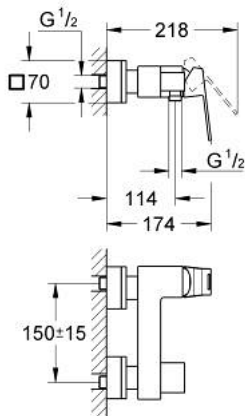

23 145 000 EUROCUBE SINGLE-LEVER SHOWER MIXER 1/2"

PRODUCT DESCRIPTION

- Colour: chrome
- wall mounted
- metal lever
- GROHE SilkMove 46 mm ceramic cartridge
- GROHE LongLife finish
- adjustable flow rate limiter
- shower bottom outlet 1/2" with integrated non return valve
- covered S-unions
- protected against backflow

23 145 000 EUROCUBE SINGLE-LEVER SHOWER MIXER 1/2"

SPARE PARTS

- 1: Lever (Spare part-nr. 46782000)
- 2: Cartridge (Spare part-nr. 46048000)
- 3: Non-return valve (Spare part-nr. 08565000)
- 4: Screw connection 1/2" (Spare part-nr. 45044000)
- 5: S-union (Spare part-nr. 47824000)
- 6: Special spanner (Spare part-nr. 19377000)*
- 7: Temperature limiter (Spare part-nr. 46375000)*
- 8: Extension 30 (Spare part-nr. 46238000)*