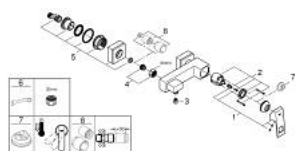

23 145 000 EUROCUBE SINGLE-LEVER SHOWER MIXER 1/2"

PRODUCT DESCRIPTION

- Colour: chrome
- wall mounted
- metal lever
- GROHE SilkMove 46 mm ceramic cartridge
- GROHE LongLife finish
- adjustable flow rate limiter
- shower bottom outlet 1/2" with integrated non return valve
- covered S-unions
- protected against backflow

23 145 000 EUROCUBE SINGLE-LEVER SHOWER MIXER 1/2"

SPARE PARTS

- 1: Lever (Spare part-nr. 46782000)
- 2: Cartridge (Spare part-nr. 46048000)
- 3: Non-return valve (Spare part-nr. 08565000)
- 4: Screw connection 1/2" (Spare part-nr. 45044000)
- 5: S-union (Spare part-nr. 47824000)
- 6: Special spanner (Spare part-nr. 19377000)*
- 7: Temperature limiter (Spare part-nr. 46375000)*
- 8: Extension 30 (Spare part-nr. 46238000)*