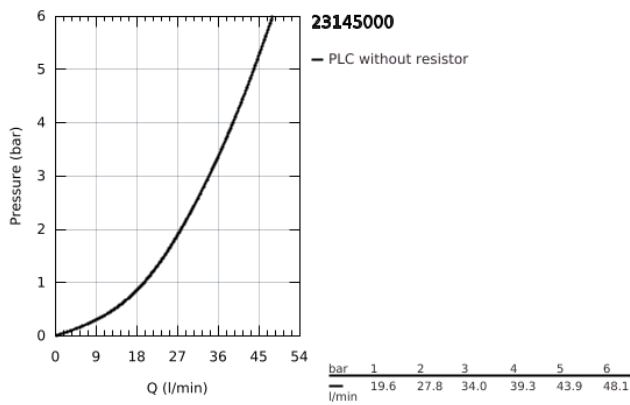

23 145 000 EUROCUBE SINGLE-LEVER SHOWER MIXER 1/2"

PRODUCT DESCRIPTION

- Colour: chrome
- wall mounted
- metal lever
- GROHE SilkMove 46 mm ceramic cartridge
- GROHE LongLife finish
- adjustable flow rate limiter
- shower bottom outlet 1/2" with integrated non return valve
- covered S-unions
- protected against backflow

23 145 000 EUROCUBE SINGLE-LEVER SHOWER MIXER 1/2"

SPARE PARTS

- 1: Lever (Spare part-nr. 46782000)
- 2: Cartridge (Spare part-nr. 46048000)
- 3: Non-return valve (Spare part-nr. 08565000)
- 4: Screw connection 1/2" (Spare part-nr. 45044000)
- 5: S-union (Spare part-nr. 47824000)
- 6: Special spanner (Spare part-nr. 19377000)*
- 7: Temperature limiter (Spare part-nr. 46375000)*
- 8: Extension 30 (Spare part-nr. 46238000)*