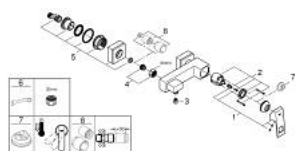

23 145 000 EUROCUBE SINGLE-LEVER SHOWER MIXER 1/2"

PRODUCT DESCRIPTION

- Tyc: Chrome
- wall mounted
- metal lever
- GROHE SilkMove 46 mm ceramic cartridge
- GROHE LongLife finish
- adjustable flow rate limiter
- shower bottom outlet 1/2" with integrated non return valve
- covered S-unions
- protected against backflow

23 145 000 EUROCUBE SINGLE-LEVER SHOWER MIXER 1/2"

SPARE PARTS

- 1: Lever (Spare part-nr. 46782000)
- 2: Cartridge (Spare part-nr. 46048000)
- 3: Non-return valve (Spare part-nr. 08565000)
- 4: Screw connection 1/2" (Spare part-nr. 45044000)
- 5: S-union (Spare part-nr. 47824000)
- 6: Special spanner (Spare part-nr. 19377000)*
- 7: Temperature limiter (Spare part-nr. 46375000)*
- 8: Extension set, 30 mm (Spare part-nr. 46238000)*