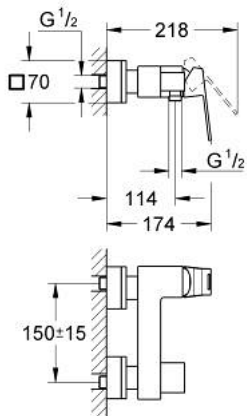

23 145 000 EUROCUBE SINGLE-LEVER SHOWER MIXER 1/2"

PRODUCT DESCRIPTION

- Tyc: Chrome
- wall mounted
- metal lever
- GROHE SilkMove 46 mm ceramic cartridge
- GROHE LongLife finish
- adjustable flow rate limiter
- shower bottom outlet 1/2" with integrated non return valve
- covered S-unions
- protected against backflow

23 145 000 EUROCUBE SINGLE-LEVER SHOWER MIXER 1/2"

SPARE PARTS

- 1: Lever (Spare part-nr. 46782000)
- 2: Cartridge (Spare part-nr. 46048000)
- 3: Non-return valve (Spare part-nr. 08565000)
- 4: Screw connection 1/2" (Spare part-nr. 45044000)
- 5: S-union (Spare part-nr. 47824000)
- 6: Special spanner (Spare part-nr. 19377000)*
- 7: Temperature limiter (Spare part-nr. 46375000)*
- 8: Extension set, 30 mm (Spare part-nr. 46238000)*