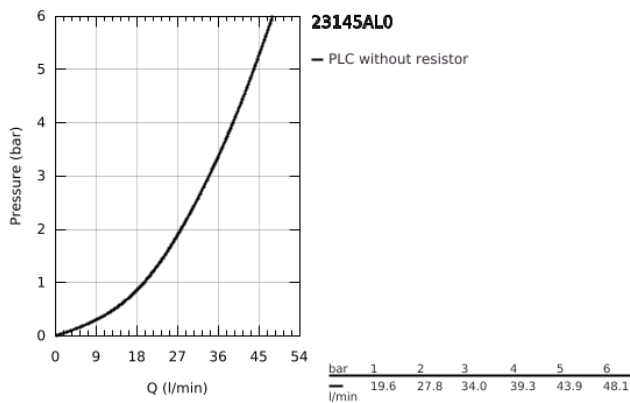

23 145 AL0 EUROCUBE SINGLE-LEVER SHOWER MIXER 1/2"

PRODUCT DESCRIPTION

- Colour: brushed hard graphite
- wall mounted
- metal lever
- GROHE SilkMove 46 mm ceramic cartridge
- GROHE LongLife finish
- adjustable flow rate limiter
- shower bottom outlet 1/2" with integrated non return valve
- covered S-unions
- protected against backflow
- optional temperature limiter ref. no. 46 375

23 145 AL0 EUROCUBE SINGLE-LEVER SHOWER MIXER 1/2"

SPARE PARTS

- 1: Lever (Spare part-nr. 46782AL0)
- 2: Cartridge (Spare part-nr. 46048000)
- 3: Non-return valve (Spare part-nr. 08565000)
- 4: Screw connection 1/2" (Spare part-nr. 45044AL0)
- 5: S-union (Spare part-nr. 47824AL0)
- 6: Special spanner (Spare part-nr. 19377000)*
- 7: Temperature limiter (Spare part-nr. 46375000)*
- 8: Extension 30 (Spare part-nr. 46238000)*