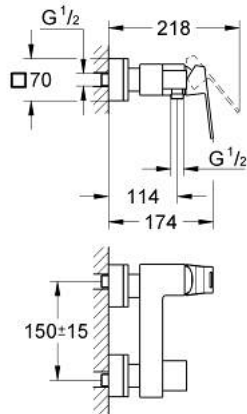

23 145 AL0 EUROCUBE SINGLE-LEVER SHOWER MIXER 1/2"

PRODUCT DESCRIPTION

- Colour: brushed hard graphite
- wall mounted
- metal lever
- GROHE SilkMove 46 mm ceramic cartridge
- GROHE LongLife finish
- adjustable flow rate limiter
- shower bottom outlet 1/2" with integrated non return valve
- covered S-unions
- protected against backflow
- optional temperature limiter ref. no. 46 375

23 145 AL0 EUROCUBE SINGLE-LEVER SHOWER MIXER 1/2"

SPARE PARTS

- 1: Lever (Spare part-nr. 46782AL0)
- 2: Cartridge (Spare part-nr. 46048000)
- 3: Non-return valve (Spare part-nr. 08565000)
- 4: Screw connection 1/2" (Spare part-nr. 45044AL0)
- 5: S-union (Spare part-nr. 47824AL0)
- 6: Special spanner (Spare part-nr. 19377000)*
- 7: Temperature limiter (Spare part-nr. 46375000)*
- 8: Extension 30 (Spare part-nr. 46238000)*