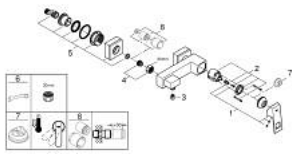

23 145 AL0 EUROCUBE SINGLE-LEVER SHOWER MIXER 1/2"

PRODUCT DESCRIPTION

- Colour: brushed hard graphite
- wall mounted
- metal lever
- GROHE SilkMove 46 mm ceramic cartridge
- GROHE LongLife finish
- adjustable flow rate limiter
- shower bottom outlet 1/2" with integrated non return valve
- covered S-unions
- protected against backflow
- optional temperature limiter ref. no. 46 375

23 145 AL0 EUROCUBE SINGLE-LEVER SHOWER MIXER 1/2"

SPARE PARTS

- 1: Lever (Spare part-nr. 46782AL0)
- 2: Cartridge (Spare part-nr. 46048000)
- 3: Non-return valve (Spare part-nr. 08565000)
- 4: Screw connection 1/2" (Spare part-nr. 45044AL0)
- 5: S-union (Spare part-nr. 47824AL0)
- 6: Special spanner (Spare part-nr. 19377000)*
- 7: Temperature limiter (Spare part-nr. 46375000)*
- 8: Extension 30 (Spare part-nr. 46238000)*