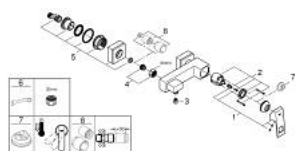

23 145 AL0 EUROCUBE SINGLE-LEVER SHOWER MIXER 1/2"

PRODUCT DESCRIPTION

- Typ: brushed hard graphite
- wall mounted
- metal lever
- GROHE SilkMove 46 mm ceramic cartridge
- GROHE LongLife finish
- adjustable flow rate limiter
- shower bottom outlet 1/2" with integrated non return valve
- covered S-unions
- protected against backflow
- optional temperature limiter ref. no. 46 375

23 145 AL0 EUROCUBE SINGLE-LEVER SHOWER MIXER 1/2"

SPARE PARTS

- 1: Lever (Spare part-nr. 46782AL0)
- 2: Cartridge (Spare part-nr. 46048000)
- 3: Non-return valve (Spare part-nr. 08565000)
- 4: Screw connection 1/2" (Spare part-nr. 45044AL0)
- 5: S-union (Spare part-nr. 47824AL0)
- 6: Special spanner (Spare part-nr. 19377000)*
- 7: Temperature limiter (Spare part-nr. 46375000)*
- 8: Extension set, 30 mm (Spare part-nr. 46238000)*