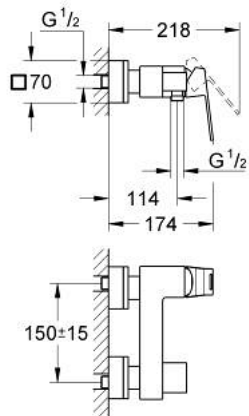

23 145 AL0 EUROCUBE SINGLE-LEVER SHOWER MIXER 1/2"

PRODUCT DESCRIPTION

- Typ: brushed hard graphite
- wall mounted
- metal lever
- GROHE SilkMove 46 mm ceramic cartridge
- GROHE LongLife finish
- adjustable flow rate limiter
- shower bottom outlet 1/2" with integrated non return valve
- covered S-unions
- protected against backflow
- optional temperature limiter ref. no. 46 375

23 145 AL0 EUROCUBE SINGLE-LEVER SHOWER MIXER 1/2"

SPARE PARTS

- 1: Lever (Spare part-nr. 46782AL0)
- 2: Cartridge (Spare part-nr. 46048000)
- 3: Non-return valve (Spare part-nr. 08565000)
- 4: Screw connection 1/2" (Spare part-nr. 45044AL0)
- 5: S-union (Spare part-nr. 47824AL0)
- 6: Special spanner (Spare part-nr. 19377000)*
- 7: Temperature limiter (Spare part-nr. 46375000)*
- 8: Extension set, 30 mm (Spare part-nr. 46238000)*