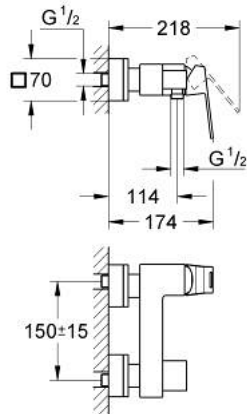

23 145 DC0 EUROCUBE SINGLE-LEVER SHOWER MIXER 1/2"

PRODUCT DESCRIPTION

- Colour: supersteel
- wall mounted
- metal lever
- GROHE SilkMove 46 mm ceramic cartridge
- GROHE LongLife finish
- adjustable flow rate limiter
- shower bottom outlet 1/2" with integrated non return valve
- covered S-unions
- protected against backflow
- optional temperature limiter ref. no. 46 375

23 145 DC0 EUROCUBE SINGLE-LEVER SHOWER MIXER 1/2"

SPARE PARTS

- 1: Lever (Spare part-nr. 46782DC0)
- 2: Cartridge (Spare part-nr. 46048000)
- 3: Non-return valve (Spare part-nr. 08565000)
- 4: Screw connection 1/2" (Spare part-nr. 45044DC0)
- 5: S-union (Spare part-nr. 47824DC0)
- 6: Special spanner (Spare part-nr. 19377000)*
- 7: Temperature limiter (Spare part-nr. 46375000)*
- 8: Extension 30 (Spare part-nr. 46238000)*