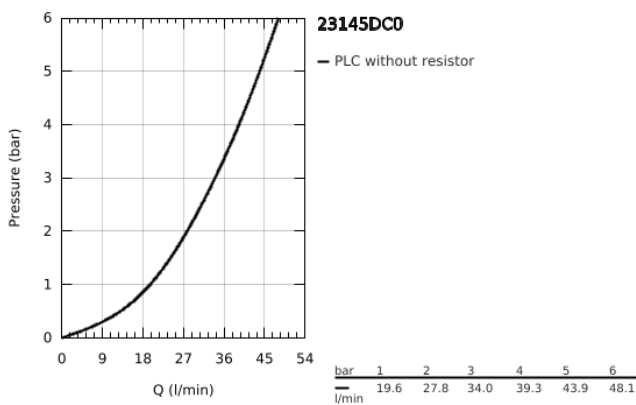

23 145 DC0 EUROCUBE SINGLE-LEVER SHOWER MIXER 1/2"

PRODUCT DESCRIPTION

- Colour: supersteel
- wall mounted
- metal lever
- GROHE SilkMove 46 mm ceramic cartridge
- GROHE LongLife finish
- adjustable flow rate limiter
- shower bottom outlet 1/2" with integrated non return valve
- covered S-unions
- protected against backflow
- optional temperature limiter ref. no. 46 375

23 145 DC0 EUROCUBE SINGLE-LEVER SHOWER MIXER 1/2"

SPARE PARTS

- 1: Lever (Spare part-nr. 46782DC0)
- 2: Cartridge (Spare part-nr. 46048000)
- 3: Non-return valve (Spare part-nr. 08565000)
- 4: Screw connection 1/2" (Spare part-nr. 45044DC0)
- 5: S-union (Spare part-nr. 47824DC0)
- 6: Special spanner (Spare part-nr. 19377000)*
- 7: Temperature limiter (Spare part-nr. 46375000)*
- 8: Extension 30 (Spare part-nr. 46238000)*