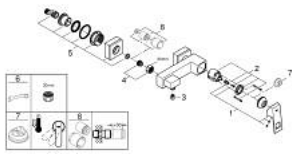

23 145 DC0 EUROCUBE SINGLE-LEVER SHOWER MIXER 1/2"

PRODUCT DESCRIPTION

- Colour: supersteel
- wall mounted
- metal lever
- GROHE SilkMove 46 mm ceramic cartridge
- GROHE LongLife finish
- adjustable flow rate limiter
- shower bottom outlet 1/2" with integrated non return valve
- covered S-unions
- protected against backflow
- optional temperature limiter ref. no. 46 375

23 145 DC0 EUROCUBE SINGLE-LEVER SHOWER MIXER 1/2"

SPARE PARTS

- 1: Lever (Spare part-nr. 46782DC0)
- 2: Cartridge (Spare part-nr. 46048000)
- 3: Non-return valve (Spare part-nr. 08565000)
- 4: Screw connection 1/2" (Spare part-nr. 45044DC0)
- 5: S-union (Spare part-nr. 47824DC0)
- 6: Special spanner (Spare part-nr. 19377000)*
- 7: Temperature limiter (Spare part-nr. 46375000)*
- 8: Extension 30 (Spare part-nr. 46238000)*