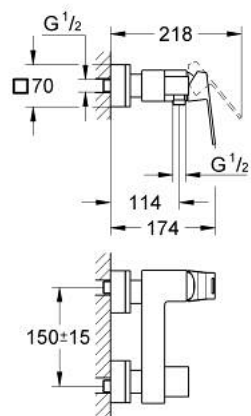

## 23 145 DC0 EUROCUBE SINGLE-LEVER SHOWER MIXER 1/2"

### PRODUCT DESCRIPTION

- Typ: supersteel
- wall mounted
- metal lever
- GROHE SilkMove 46 mm ceramic cartridge
- GROHE LongLife finish
- adjustable flow rate limiter
- shower bottom outlet 1/2" with integrated non return valve
- covered S-unions
- protected against backflow
- optional temperature limiter ref. no. 46 375

### SPARE PARTS

- 1: Lever (Spare part-nr. 46782DC0)
- 2: Cartridge (Spare part-nr. 46048000)
- 3: Non-return valve (Spare part-nr. 08565000)
- 4: Screw connection 1/2" (Spare part-nr. 45044DC0)
- 5: S-union (Spare part-nr. 47824DC0)
- 6: Special spanner (Spare part-nr. 19377000)\*
- 7: Temperature limiter (Spare part-nr. 46375000)\*
- 8: Extension set, 30 mm (Spare part-nr. 46238000)\*