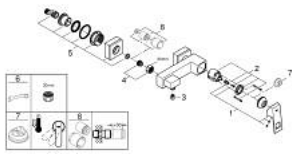

## 23 145 DC0 EUROCUBE SINGLE-LEVER SHOWER MIXER 1/2"

### PRODUCT DESCRIPTION

- Typ: supersteel
- wall mounted
- metal lever
- GROHE SilkMove 46 mm ceramic cartridge
- GROHE LongLife finish
- adjustable flow rate limiter
- shower bottom outlet 1/2" with integrated non return valve
- covered S-unions
- protected against backflow
- optional temperature limiter ref. no. 46 375

### SPARE PARTS

- 1: Lever (Spare part-nr. 46782DC0)
- 2: Cartridge (Spare part-nr. 46048000)
- 3: Non-return valve (Spare part-nr. 08565000)
- 4: Screw connection 1/2" (Spare part-nr. 45044DC0)
- 5: S-union (Spare part-nr. 47824DC0)
- 6: Special spanner (Spare part-nr. 19377000)\*
- 7: Temperature limiter (Spare part-nr. 46375000)\*
- 8: Extension set, 30 mm (Spare part-nr. 46238000)\*