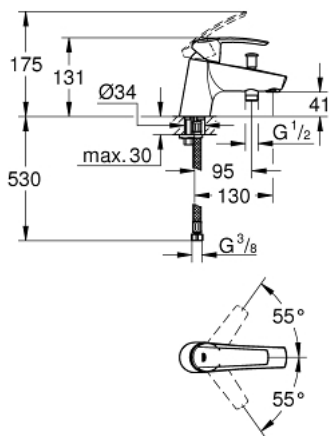

## 23 229 001 START SINGLE-LEVER BATH MIXER 1/2"

### PRODUCT DESCRIPTION

- Colour: chrome
- single hole installation
- metal lever
- GROHE SilkMove 35 mm ceramic cartridge
- Eco-Override-Stop lever resistance for saving water
- with temperature limiter
- GROHE FastFixation rapid installation system
- adjustable flow rate limiter
- GROHE LongLife finish
- automatic diverter: bath/shower
- shower outlet 1/2" with integrated non-return valve
- mousseur
- flexible connection hoses
- protected against backflow

## 23 229 001 **START SINGLE-LEVER BATH MIXER 1/2"**

### SPARE PARTS

- 1: Lever (Spare part-nr. 46897000)
- 2: Cap (Spare part-nr. 46492000)
- 3: Screw coupling (Spare part-nr. 46460000)
- 4: Cartridge (Spare part-nr. 46589000)
- 5: Diverter knob (Spare part-nr. 65648000)
- 6: Diverter (Spare part-nr. 65655000)
- 7: Non-return valve (Spare part-nr. 08565000)
- 8: Mousseur (Spare part-nr. 13941000)
- 9: Shank mounting kit (Spare part-nr. 46671000)
- 10: Socket spanner (Spare part-nr. 19332000)\*
- 11: Mounting wrench (Spare part-nr. 19017000)\*