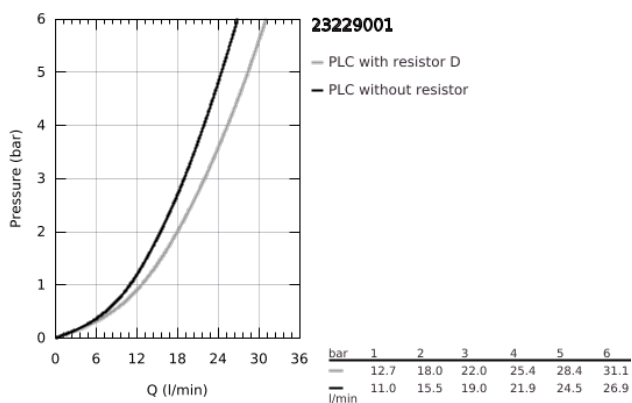

## 23 229 001 START SINGLE-LEVER BATH MIXER 1/2"

### PRODUCT DESCRIPTION

- Colour: chrome
- single hole installation
- metal lever
- GROHE SilkMove 35 mm ceramic cartridge
- Eco-Override-Stop lever resistance for saving water
- with temperature limiter
- GROHE FastFixation rapid installation system
- adjustable flow rate limiter
- GROHE LongLife finish
- automatic diverter: bath/shower
- shower outlet 1/2" with integrated non-return valve
- mousseur
- flexible connection hoses
- protected against backflow