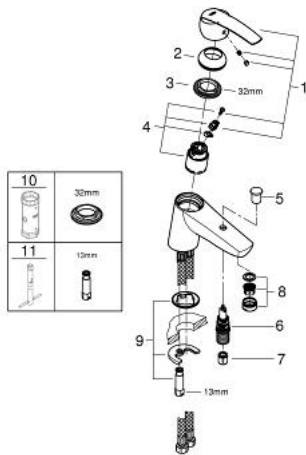

## 23 229 001 START SINGLE-LEVER BATH MIXER 1/2"

### PRODUCT DESCRIPTION

- Colour: chrome
- single hole installation
- metal lever
- GROHE SilkMove 35 mm ceramic cartridge
- Eco-Override-Stop lever resistance for saving water
- with temperature limiter
- GROHE FastFixation rapid installation system
- adjustable flow rate limiter
- GROHE LongLife finish
- automatic diverter: bath/shower
- shower outlet 1/2" with integrated non-return valve
- mousseur
- flexible connection hoses
- protected against backflow

## 23 229 001 **START SINGLE-LEVER BATH MIXER 1/2"**

### SPARE PARTS

- 1: Lever (Spare part-nr. 46897000)
- 2: Cap (Spare part-nr. 46492000)
- 3: Screw coupling (Spare part-nr. 46460000)
- 4: Cartridge (Spare part-nr. 46589000)
- 5: Diverter knob (Spare part-nr. 65648000)
- 6: Diverter (Spare part-nr. 65655000)
- 7: Non-return valve (Spare part-nr. 08565000)
- 8: Mousseur (Spare part-nr. 13941000)
- 9: Shank mounting kit (Spare part-nr. 46671000)
- 10: Socket spanner (Spare part-nr. 19332000)\*
- 11: Mounting wrench (Spare part-nr. 19017000)\*