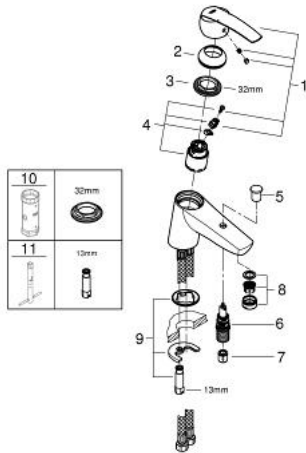

## 23 229 001 **START SINGLE-LEVER BATH MIXER 1/2"**

### PRODUCT DESCRIPTION

- Tyc: Chrome
- single hole installation
- metal lever
- GROHE SilkMove 35 mm ceramic cartridge
- Eco-Override-Stop lever resistance for saving water
- with temperature limiter
- GROHE FastFixation rapid installation system
- adjustable flow rate limiter
- GROHE LongLife finish
- automatic diverter: bath/shower
- shower outlet 1/2" with integrated non-return valve
- mousseur
- flexible connection hoses
- protected against backflow

### SPARE PARTS

- 1: Lever (Spare part-nr. 46897000)
- 2: Cap (Spare part-nr. 46492000)
- 3: Screw coupling (Spare part-nr. 46460000)
- 4: Cartridge (Spare part-nr. 46589000)
- 5: Diverter knob (Spare part-nr. 65648000)
- 6: Diverter (Spare part-nr. 65655000)
- 7: Non-return valve (Spare part-nr. 08565000)
- 8: Mousseur (Spare part-nr. 13941000)
- 9: Shank mounting kit (Spare part-nr. 46671000)
- 10: Socket spanner (Spare part-nr. 19332000)\*
- 11: Mounting wrench (Spare part-nr. 19017000)\*