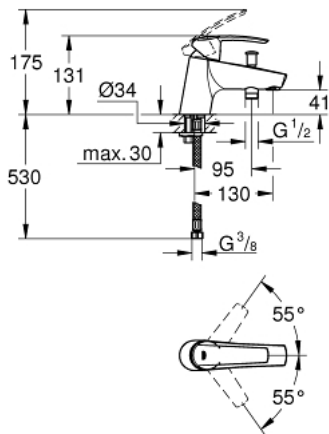

## 23 229 001 **START SINGLE-LEVER BATH MIXER 1/2"**

### PRODUCT DESCRIPTION

- Tyc: Chrome
- single hole installation
- metal lever
- GROHE SilkMove 35 mm ceramic cartridge
- Eco-Override-Stop lever resistance for saving water
- with temperature limiter
- GROHE FastFixation rapid installation system
- adjustable flow rate limiter
- GROHE LongLife finish
- automatic diverter: bath/shower
- shower outlet 1/2" with integrated non-return valve
- mousseur
- flexible connection hoses
- protected against backflow

### SPARE PARTS

- 1: Lever (Spare part-nr. 46897000)
- 2: Cap (Spare part-nr. 46492000)
- 3: Screw coupling (Spare part-nr. 46460000)
- 4: Cartridge (Spare part-nr. 46589000)
- 5: Diverter knob (Spare part-nr. 65648000)
- 6: Diverter (Spare part-nr. 65655000)
- 7: Non-return valve (Spare part-nr. 08565000)
- 8: Mousseur (Spare part-nr. 13941000)
- 9: Shank mounting kit (Spare part-nr. 46671000)
- 10: Socket spanner (Spare part-nr. 19332000)\*
- 11: Mounting wrench (Spare part-nr. 19017000)\*