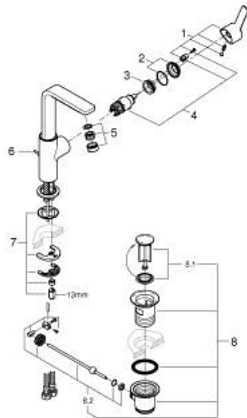

## 23 296 001 LINEARE SINGLE-LEVER BASIN MIXER 1/2" L-SIZE

### PRODUCT DESCRIPTION

- Colour: chrome
- single hole installation
- metal lever
- GROHE SilkMove 28 mm ceramic cartridge
- with temperature limiter
- GROHE LongLife finish
- GROHE EcoJoy - less water, perfect flow
- maximum flow rate (at 3 bar): 5 l/min
- SpeedClean mousseur
- GROHE FastFixation Plus installation system
- swivel spout with mousseur and stop limiter
- pop-up waste set 1 1/4"
- flexible connection hoses
- min. recommended pressure 1.0 bar

### SPARE PARTS

- 1: Lever (Spare part-nr. 46984000)
  - 2: Cap (Spare part-nr. 46581000)
  - 3: retaining ring (Spare part-nr. 07419000)
  - 4: Cartridge (Spare part-nr. 46580000)
  - 5: Mousseur (Spare part-nr. 48159000)
  - 6: Pop-up rod (Spare part-nr. 46739000)
  - 7: Shank mounting kit (Spare part-nr. 46645000)
  - 8: Waste set 1 1/4" (Spare part-nr. 28910000)
  - 8.1: Plug (Spare part-nr. 07182000)
  - 8.2: Eccentric rod (Spare part-nr. 07052000)
  - 9: Mounting wrench (Spare part-nr. 19017000)\*
  - 10: Eccentric rod (Spare part-nr. 07341000)\*
- \* Optional accessories