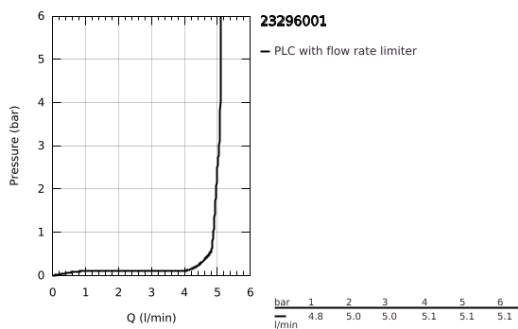

## 23 296 001 LINEARE SINGLE-LEVER BASIN MIXER 1/2" L-SIZE

### PRODUCT DESCRIPTION

- Colour: chrome
- single hole installation
- metal lever
- GROHE SilkMove 28 mm ceramic cartridge
- with temperature limiter
- GROHE LongLife finish
- GROHE EcoJoy - less water, perfect flow
- maximum flow rate (at 3 bar): 5 l/min
- SpeedClean mousseur
- GROHE FastFixation Plus installation system
- swivel spout with mousseur and stop limiter
- pop-up waste set 1 1/4"
- flexible connection hoses
- min. recommended pressure 1.0 bar