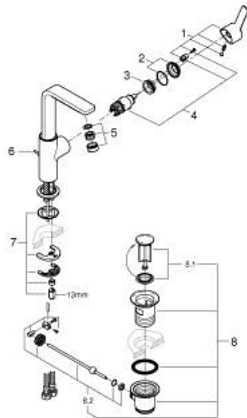

23 296 AL1 LINEARE SINGLE-LEVER BASIN MIXER 1/2" L-SIZE

PRODUCT DESCRIPTION

- Colour: brushed hard graphite
- single hole installation
- metal lever
- GROHE SilkMove 28 mm ceramic cartridge
- with temperature limiter
- GROHE LongLife finish
- GROHE EcoJoy - less water, perfect flow
- maximum flow rate (at 3 bar): 5 l/min
- SpeedClean mousseur
- GROHE FastFixation Plus installation system
- swivel spout with mousseur and stop limiter
- pop-up waste set 1 1/4"
- flexible connection hoses
- min. recommended pressure 1.0 bar

23 296 AL1 LINEARE SINGLE-LEVER BASIN MIXER 1/2" L-SIZE

9	13mm	82	190mm
		10	350mm

SPARE PARTS

- 1: Lever (Spare part-nr. 46984AL0)
- 2: Cap (Spare part-nr. 46581AL0)
- 3: retaining ring (Spare part-nr. 07419000)
- 4: Cartridge (Spare part-nr. 46580000)
- 5: Mousseur (Spare part-nr. 48159AL0)
- 6: Pop-up rod (Spare part-nr. 46739AL0)
- 7: Shank mounting kit (Spare part-nr. 46645000)
- 8: Waste set 1 1/4" (Spare part-nr. 28910AL0)
- 9: Mounting wrench (Spare part-nr. 19017000)*
- 10: Eccentric rod (Spare part-nr. 07341000)*