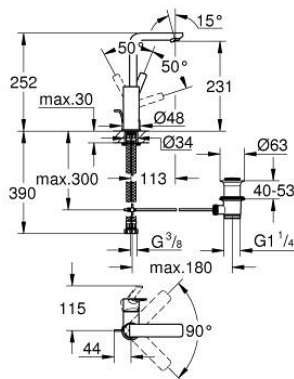

23 296 AL1 LINEARE SINGLE-LEVER BASIN MIXER 1/2" L-SIZE

PRODUCT DESCRIPTION

- Colour: brushed hard graphite
- single hole installation
- metal lever
- GROHE SilkMove 28 mm ceramic cartridge
- with temperature limiter
- GROHE LongLife finish
- GROHE EcoJoy - less water, perfect flow
- maximum flow rate (at 3 bar): 5 l/min
- SpeedClean mousseur
- GROHE FastFixation Plus installation system
- swivel spout with mousseur and stop limiter
- pop-up waste set 1 1/4"
- flexible connection hoses
- min. recommended pressure 1.0 bar

23 296 AL1 LINEARE SINGLE-LEVER BASIN MIXER 1/2" L-SIZE

9	13mm	82	190mm
		10	350mm

SPARE PARTS

- 1: Lever (Spare part-nr. 46984AL0)
- 2: Cap (Spare part-nr. 46581AL0)
- 3: retaining ring (Spare part-nr. 07419000)
- 4: Cartridge (Spare part-nr. 46580000)
- 5: Mousseur (Spare part-nr. 48159AL0)
- 6: Pop-up rod (Spare part-nr. 46739AL0)
- 7: Shank mounting kit (Spare part-nr. 46645000)
- 8: Waste set 1 1/4" (Spare part-nr. 28910AL0)
- 9: Mounting wrench (Spare part-nr. 19017000)*
- 10: Eccentric rod (Spare part-nr. 07341000)*