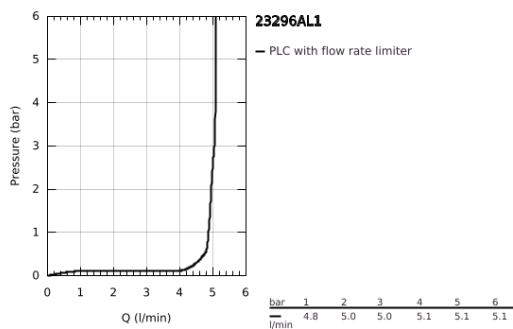

23 296 AL1 LINEARE SINGLE-LEVER BASIN MIXER 1/2" L-SIZE

PRODUCT DESCRIPTION

- Colour: brushed hard graphite
- single hole installation
- metal lever
- GROHE SilkMove 28 mm ceramic cartridge
- with temperature limiter
- GROHE LongLife finish
- GROHE EcoJoy - less water, perfect flow
- maximum flow rate (at 3 bar): 5 l/min
- SpeedClean mousseur
- GROHE FastFixation Plus installation system
- swivel spout with mousseur and stop limiter
- pop-up waste set 1 1/4"
- flexible connection hoses
- min. recommended pressure 1.0 bar

23 296 AL1 LINEARE SINGLE-LEVER BASIN MIXER 1/2" L-SIZE

9	13mm	82	190mm
		10	350mm

SPARE PARTS

- 1: Lever (Spare part-nr. 46984AL0)
- 2: Cap (Spare part-nr. 46581AL0)
- 3: retaining ring (Spare part-nr. 07419000)
- 4: Cartridge (Spare part-nr. 46580000)
- 5: Mousseur (Spare part-nr. 48159AL0)
- 6: Pop-up rod (Spare part-nr. 46739AL0)
- 7: Shank mounting kit (Spare part-nr. 46645000)
- 8: Waste set 1 1/4" (Spare part-nr. 28910AL0)
- 9: Mounting wrench (Spare part-nr. 19017000)*
- 10: Eccentric rod (Spare part-nr. 07341000)*