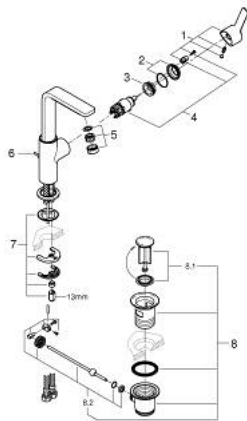

23 296 AL1 LINEARE SINGLE-LEVER BASIN MIXER 1/2" L-SIZE

PRODUCT DESCRIPTION

- Tyc: brushed hard graphite
- single hole installation
- metal lever
- GROHE SilkMove 28 mm ceramic cartridge
- with temperature limiter
- GROHE LongLife finish
- GROHE EcoJoy - Less water, perfect flow
- maximum flow rate (at 3 bar): 5 l/min
- SpeedClean mousseur
- GROHE FastFixation Plus installation system
- swivel spout with mousseur and stop limiter
- pop-up waste set 1 1/4"
- flexible connection hoses
- min. recommended pressure 1.0 bar

23 296 AL1 LINEARE SINGLE-LEVER BASIN MIXER 1/2" L-SIZE

9	13mm	82	190mm
		10	350mm

SPARE PARTS

- 1: Lever (Spare part-nr. 46984AL0)
- 2: Cap (Spare part-nr. 46581AL0)
- 3: Fitting ring (Spare part-nr. 07419000)
- 4: Cartridge (Spare part-nr. 46580000)
- 5: Mousseur (Spare part-nr. 48159AL0)
- 6: Pop-up rod (Spare part-nr. 46739AL0)
- 7: Shank mounting kit (Spare part-nr. 46645000)
- 8: Waste set 1 1/4" (Spare part-nr. 28910AL0)
- 9: Mounting wrench (Spare part-nr. 19017000)*
- 10: Eccentric rod (Spare part-nr. 07341000)*