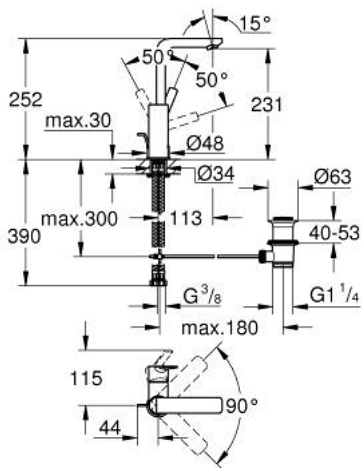

23 296 AL1 LINEARE SINGLE-LEVER BASIN MIXER 1/2" L-SIZE

PRODUCT DESCRIPTION

- Tyc: brushed hard graphite
- single hole installation
- metal lever
- GROHE SilkMove 28 mm ceramic cartridge
- with temperature limiter
- GROHE LongLife finish
- GROHE EcoJoy - Less water, perfect flow
- maximum flow rate (at 3 bar): 5 l/min
- SpeedClean mousseur
- GROHE FastFixation Plus installation system
- swivel spout with mousseur and stop limiter
- pop-up waste set 1 1/4"
- flexible connection hoses
- min. recommended pressure 1.0 bar

23 296 AL1 LINEARE SINGLE-LEVER BASIN MIXER 1/2" L-SIZE

9	13mm	82	190mm
		10	350mm

SPARE PARTS

- 1: Lever (Spare part-nr. 46984AL0)
- 2: Cap (Spare part-nr. 46581AL0)
- 3: Fitting ring (Spare part-nr. 07419000)
- 4: Cartridge (Spare part-nr. 46580000)
- 5: Mousseur (Spare part-nr. 48159AL0)
- 6: Pop-up rod (Spare part-nr. 46739AL0)
- 7: Shank mounting kit (Spare part-nr. 46645000)
- 8: Waste set 1 1/4" (Spare part-nr. 28910AL0)
- 9: Mounting wrench (Spare part-nr. 19017000)*
- 10: Eccentric rod (Spare part-nr. 07341000)*