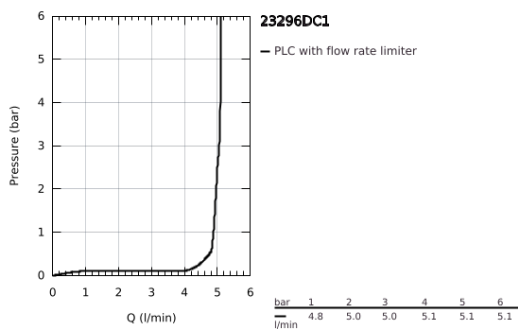

## 23 296 DC1 LINEARE SINGLE-LEVER BASIN MIXER 1/2" L-SIZE

### PRODUCT DESCRIPTION

- Colour: supersteel
- single hole installation
- metal lever
- GROHE SilkMove 28 mm ceramic cartridge
- with temperature limiter
- GROHE LongLife finish
- GROHE EcoJoy - less water, perfect flow
- maximum flow rate (at 3 bar): 5 l/min
- SpeedClean mousseur
- GROHE FastFixation Plus installation system
- swivel spout with mousseur and stop limiter
- pop-up waste set 1 1/4"
- flexible connection hoses
- min. recommended pressure 1.0 bar

## 23 296 DC1 LINEARE SINGLE-LEVER BASIN MIXER 1/2" L-SIZE

9	13mm	82	190mm
		10	350mm