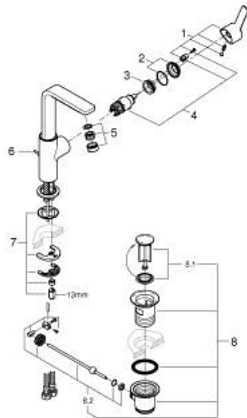

## 23 296 DC1 LINEARE SINGLE-LEVER BASIN MIXER 1/2" L-SIZE

### PRODUCT DESCRIPTION

- Colour: supersteel
- single hole installation
- metal lever
- GROHE SilkMove 28 mm ceramic cartridge
- with temperature limiter
- GROHE LongLife finish
- GROHE EcoJoy - less water, perfect flow
- maximum flow rate (at 3 bar): 5 l/min
- SpeedClean mousseur
- GROHE FastFixation Plus installation system
- swivel spout with mousseur and stop limiter
- pop-up waste set 1 1/4"
- flexible connection hoses
- min. recommended pressure 1.0 bar

## 23 296 DC1 LINEARE SINGLE-LEVER BASIN MIXER 1/2" L-SIZE

9	13mm	82	190mm
		10	350mm

### SPARE PARTS

- 1: Lever (Spare part-nr. 46984DC0)
- 2: Cap (Spare part-nr. 46581DC0)
- 3: retaining ring (Spare part-nr. 07419000)
- 4: Cartridge (Spare part-nr. 46580000)
- 5: Mousseur (Spare part-nr. 48159DC0)
- 6: Pop-up rod (Spare part-nr. 46739EN0)
- 7: Shank mounting kit (Spare part-nr. 46645000)
- 8: Waste set 1 1/4" (Spare part-nr. 28910DC0)
- 9: Mounting wrench (Spare part-nr. 19017000)\*
- 10: Eccentric rod (Spare part-nr. 07341000)\*