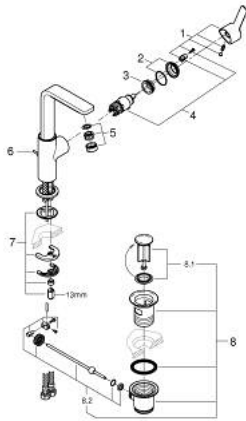

23 296 DC1 LINEARE SINGLE-LEVER BASIN MIXER 1/2" L-SIZE

SPARE PARTS

- 1: Lever (Spare part-nr. 46984DC0)
- 2: Cap (Spare part-nr. 46581DC0)
- 3: Fitting ring (Spare part-nr. 07419000)
- 4: Cartridge (Spare part-nr. 46580000)
- 5: Mousseur (Spare part-nr. 48159DC0)
- 6: Pop-up rod (Spare part-nr. 46739EN0)
- 7: Shank mounting kit (Spare part-nr. 46645000)
- 8: Waste set 1 1/4" (Spare part-nr. 28910DC0)
- 9: Mounting wrench (Spare part-nr. 19017000)*
- 10: Eccentric rod (Spare part-nr. 07341000)*