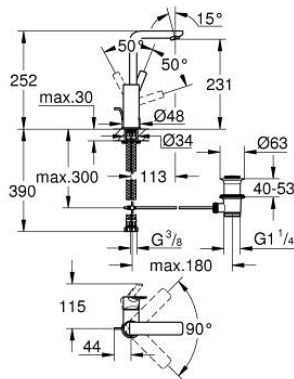

## 23 296 DL1 LINEARE SINGLE-LEVER BASIN MIXER 1/2" L-SIZE

### PRODUCT DESCRIPTION

- Colour: brushed warm sunset
- single hole installation
- metal lever
- GROHE SilkMove 28 mm ceramic cartridge
- with temperature limiter
- GROHE LongLife finish
- GROHE EcoJoy - less water, perfect flow
- maximum flow rate (at 3 bar): 5 l/min
- SpeedClean mousseur
- GROHE FastFixation Plus installation system
- swivel spout with mousseur and stop limiter
- pop-up waste set 1 1/4"
- flexible connection hoses
- min. recommended pressure 1.0 bar

## 23 296 DL1 LINEARE SINGLE-LEVER BASIN MIXER 1/2" L-SIZE

9	13mm	82	190mm
		10	350mm

### SPARE PARTS

- 1: Lever (Spare part-nr. 46984DL0)
- 2: Cap (Spare part-nr. 46581DL0)
- 3: retaining ring (Spare part-nr. 07419000)
- 4: Cartridge (Spare part-nr. 46580000)
- 5: flow control (Spare part-nr. 48159DL0)
- 6: lift rod (Spare part-nr. 46739DL0)
- 7: Shank mounting kit (Spare part-nr. 46645000)
- 8: Waste set 1 1/4" (Spare part-nr. 28910DL0)
- 8.1: Plug (Spare part-nr. 07182DL0)
- 8.2: Eccentric rod (Spare part-nr. 07052000)
- 9: Mounting wrench (Spare part-nr. 19017000)\*
- 10: Eccentric rod (Spare part-nr. 07341000)\*