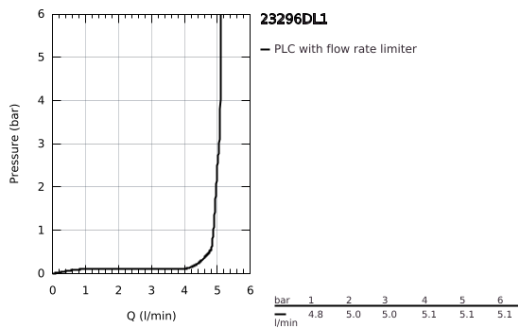

## 23 296 DL1 LINEARE SINGLE-LEVER BASIN MIXER 1/2" L-SIZE

### PRODUCT DESCRIPTION

- Colour: brushed warm sunset
- single hole installation
- metal lever
- GROHE SilkMove 28 mm ceramic cartridge
- with temperature limiter
- GROHE LongLife finish
- GROHE EcoJoy - less water, perfect flow
- maximum flow rate (at 3 bar): 5 l/min
- SpeedClean mousseur
- GROHE FastFixation Plus installation system
- swivel spout with mousseur and stop limiter
- pop-up waste set 1 1/4"
- flexible connection hoses
- min. recommended pressure 1.0 bar

## 23 296 DL1 LINEARE SINGLE-LEVER BASIN MIXER 1/2" L-SIZE

9	13mm	82	190mm
		10	350mm