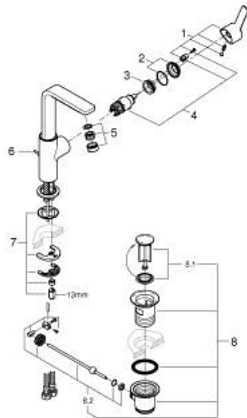

## 23 296 DL1 LINEARE SINGLE-LEVER BASIN MIXER 1/2" L-SIZE

### PRODUCT DESCRIPTION

- Colour: brushed warm sunset
- single hole installation
- metal lever
- GROHE SilkMove 28 mm ceramic cartridge
- with temperature limiter
- GROHE LongLife finish
- GROHE EcoJoy - less water, perfect flow
- maximum flow rate (at 3 bar): 5 l/min
- SpeedClean mousseur
- GROHE FastFixation Plus installation system
- swivel spout with mousseur and stop limiter
- pop-up waste set 1 1/4"
- flexible connection hoses
- min. recommended pressure 1.0 bar

## 23 296 DL1 LINEARE SINGLE-LEVER BASIN MIXER 1/2" L-SIZE

9	13mm	82	190mm
		10	350mm

### SPARE PARTS

- 1: Lever (Spare part-nr. 46984DL0)
- 2: Cap (Spare part-nr. 46581DL0)
- 3: retaining ring (Spare part-nr. 07419000)
- 4: Cartridge (Spare part-nr. 46580000)
- 5: flow control (Spare part-nr. 48159DL0)
- 6: lift rod (Spare part-nr. 46739DL0)
- 7: Shank mounting kit (Spare part-nr. 46645000)
- 8: Waste set 1 1/4" (Spare part-nr. 28910DL0)
- 8.1: Plug (Spare part-nr. 07182DL0)
- 8.2: Eccentric rod (Spare part-nr. 07052000)
- 9: Mounting wrench (Spare part-nr. 19017000)\*
- 10: Eccentric rod (Spare part-nr. 07341000)\*