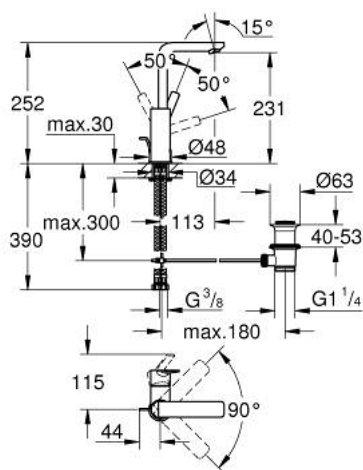

23 296 DL1 LINEARE SINGLE-LEVER BASIN MIXER 1/2" L-SIZE

PRODUCT DESCRIPTION

- Tyc: brushed warm sunset
- single hole installation
- metal lever
- GROHE SilkMove 28 mm ceramic cartridge
- with temperature limiter
- GROHE LongLife finish
- GROHE EcoJoy - Less water, perfect flow
- maximum flow rate (at 3 bar): 5 l/min
- SpeedClean mousseur
- GROHE FastFixation Plus installation system
- swivel spout with mousseur and stop limiter
- pop-up waste set 1 1/4"
- flexible connection hoses
- min. recommended pressure 1.0 bar

23 296 DL1 LINEARE SINGLE-LEVER BASIN MIXER 1/2" L-SIZE

SPARE PARTS

- 1: Lever (Spare part-nr. 46984DL0)
 - 2: Cap (Spare part-nr. 46581DL0)
 - 3: Fitting ring (Spare part-nr. 07419000)
 - 4: Cartridge (Spare part-nr. 46580000)
 - 5: flow control (Spare part-nr. 48159DL0)
 - 6: lift rod (Spare part-nr. 46739DL0)
 - 7: Shank mounting kit (Spare part-nr. 46645000)
 - 8: Waste set 1 1/4" (Spare part-nr. 28910DL0)
 - 8.1: Plug (Spare part-nr. 07182DL0)
 - 8.2: Eccentric rod (Spare part-nr. 07052000)
 - 9: Mounting wrench (Spare part-nr. 19017000)*
 - 10: Eccentric rod (Spare part-nr. 07341000)*
- * Optional accessories