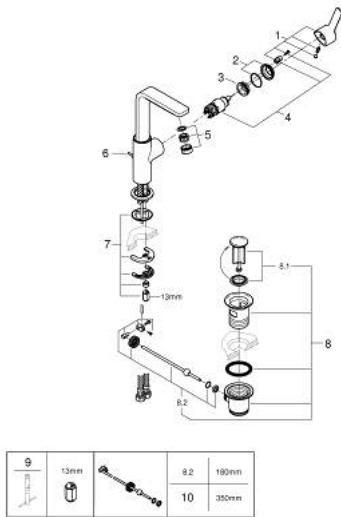

23 296 DL1 LINEARE SINGLE-LEVER BASIN MIXER 1/2" L-SIZE

PRODUCT DESCRIPTION

- Tyc: brushed warm sunset
- single hole installation
- metal lever
- GROHE SilkMove 28 mm ceramic cartridge
- with temperature limiter
- GROHE LongLife finish
- GROHE EcoJoy - Less water, perfect flow
- maximum flow rate (at 3 bar): 5 l/min
- SpeedClean mousseur
- GROHE FastFixation Plus installation system
- swivel spout with mousseur and stop limiter
- pop-up waste set 1 1/4"
- flexible connection hoses
- min. recommended pressure 1.0 bar

23 296 DL1 LINEARE SINGLE-LEVER BASIN MIXER 1/2" L-SIZE

SPARE PARTS

- 1: Lever (Spare part-nr. 46984DL0)
 - 2: Cap (Spare part-nr. 46581DL0)
 - 3: Fitting ring (Spare part-nr. 07419000)
 - 4: Cartridge (Spare part-nr. 46580000)
 - 5: flow control (Spare part-nr. 48159DL0)
 - 6: lift rod (Spare part-nr. 46739DL0)
 - 7: Shank mounting kit (Spare part-nr. 46645000)
 - 8: Waste set 1 1/4" (Spare part-nr. 28910DL0)
 - 8.1: Plug (Spare part-nr. 07182DL0)
 - 8.2: Eccentric rod (Spare part-nr. 07052000)
 - 9: Mounting wrench (Spare part-nr. 19017000)*
 - 10: Eccentric rod (Spare part-nr. 07341000)*
- * Optional accessories