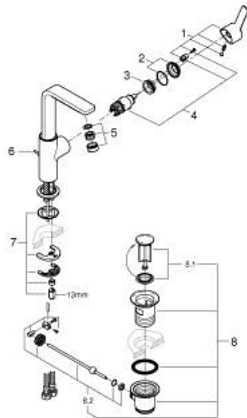

## 23 296 GN1 LINEARE SINGLE-LEVER BASIN MIXER 1/2" L-SIZE

### PRODUCT DESCRIPTION

- Colour: brushed cool sunrise
- single hole installation
- metal lever
- GROHE SilkMove 28 mm ceramic cartridge
- with temperature limiter
- GROHE LongLife finish
- GROHE EcoJoy - less water, perfect flow
- maximum flow rate (at 3 bar): 5 l/min
- SpeedClean mousseur
- GROHE FastFixation Plus installation system
- swivel spout with mousseur and stop limiter
- pop-up waste set 1 1/4"
- flexible connection hoses
- min. recommended pressure 1.0 bar

## 23 296 GN1 LINEARE SINGLE-LEVER BASIN MIXER 1/2" L-SIZE

9	13mm	8.2	190mm
		10	350mm

### SPARE PARTS

- 1: Lever (Spare part-nr. 46984GN0)
  - 2: Cap (Spare part-nr. 46581GN0)
  - 3: retaining ring (Spare part-nr. 07419000)
  - 4: Cartridge (Spare part-nr. 46580000)
  - 5: flow control (Spare part-nr. 48159GN0)
  - 6: Pop-up rod (Spare part-nr. 46739GN0)
  - 7: Shank mounting kit (Spare part-nr. 46645000)
  - 8: Waste set 1 1/4" (Spare part-nr. 28910GN0)
  - 8.1: Plug (Spare part-nr. 07182GN0)
  - 8.2: Eccentric rod (Spare part-nr. 07052000)
  - 9: Mounting wrench (Spare part-nr. 19017000)\*
  - 10: Eccentric rod (Spare part-nr. 07341000)\*
- \* Optional accessories