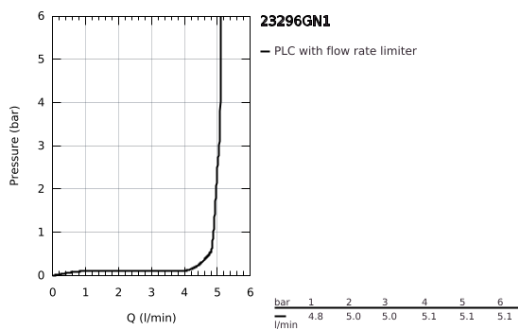

## 23 296 GN1 LINEARE SINGLE-LEVER BASIN MIXER 1/2" L-SIZE

### PRODUCT DESCRIPTION

- Colour: brushed cool sunrise
- single hole installation
- metal lever
- GROHE SilkMove 28 mm ceramic cartridge
- with temperature limiter
- GROHE LongLife finish
- GROHE EcoJoy - less water, perfect flow
- maximum flow rate (at 3 bar): 5 l/min
- SpeedClean mousseur
- GROHE FastFixation Plus installation system
- swivel spout with mousseur and stop limiter
- pop-up waste set 1 1/4"
- flexible connection hoses
- min. recommended pressure 1.0 bar

## 23 296 GN1 LINEARE SINGLE-LEVER BASIN MIXER 1/2" L-SIZE

9	13mm	8.2	190mm
		10	350mm