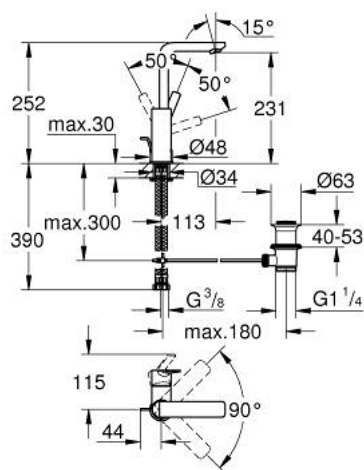

## 23 296 GN1 LINEARE SINGLE-LEVER BASIN MIXER 1/2" L-SIZE

### PRODUCT DESCRIPTION

- Tyc: brushed cool sunrise
- single hole installation
- metal lever
- GROHE SilkMove 28 mm ceramic cartridge
- with temperature limiter
- GROHE LongLife finish
- GROHE EcoJoy - Less water, perfect flow
- maximum flow rate (at 3 bar): 5 l/min
- SpeedClean mousseur
- GROHE FastFixation Plus installation system
- swivel spout with mousseur and stop limiter
- pop-up waste set 1 1/4"
- flexible connection hoses
- min. recommended pressure 1.0 bar

### SPARE PARTS

- 1: Lever (Spare part-nr. 46984GN0)
- 2: Cap (Spare part-nr. 46581GN0)
- 3: Fitting ring (Spare part-nr. 07419000)
- 4: Cartridge (Spare part-nr. 46580000)
- 5: flow control (Spare part-nr. 48159GN0)
- 6: Pop-up rod (Spare part-nr. 46739GN0)
- 7: Shank mounting kit (Spare part-nr. 46645000)
- 8: Waste set 1 1/4" (Spare part-nr. 28910GN0)
- 8.1: Plug (Spare part-nr. 07182GN0)
- 8.2: Eccentric rod (Spare part-nr. 07052000)
- 9: Mounting wrench (Spare part-nr. 19017000)\*
- 10: Eccentric rod (Spare part-nr. 07341000)\*