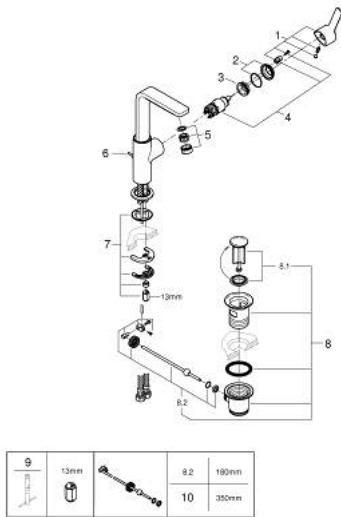

## 23 296 GN1 LINEARE SINGLE-LEVER BASIN MIXER 1/2" L-SIZE

### PRODUCT DESCRIPTION

- Tyc: brushed cool sunrise
- single hole installation
- metal lever
- GROHE SilkMove 28 mm ceramic cartridge
- with temperature limiter
- GROHE LongLife finish
- GROHE EcoJoy - Less water, perfect flow
- maximum flow rate (at 3 bar): 5 l/min
- SpeedClean mousseur
- GROHE FastFixation Plus installation system
- swivel spout with mousseur and stop limiter
- pop-up waste set 1 1/4"
- flexible connection hoses
- min. recommended pressure 1.0 bar

### SPARE PARTS

- 1: Lever (Spare part-nr. 46984GN0)
- 2: Cap (Spare part-nr. 46581GN0)
- 3: Fitting ring (Spare part-nr. 07419000)
- 4: Cartridge (Spare part-nr. 46580000)
- 5: flow control (Spare part-nr. 48159GN0)
- 6: Pop-up rod (Spare part-nr. 46739GN0)
- 7: Shank mounting kit (Spare part-nr. 46645000)
- 8: Waste set 1 1/4" (Spare part-nr. 28910GN0)
- 8.1: Plug (Spare part-nr. 07182GN0)
- 8.2: Eccentric rod (Spare part-nr. 07052000)
- 9: Mounting wrench (Spare part-nr. 19017000)\*
- 10: Eccentric rod (Spare part-nr. 07341000)\*