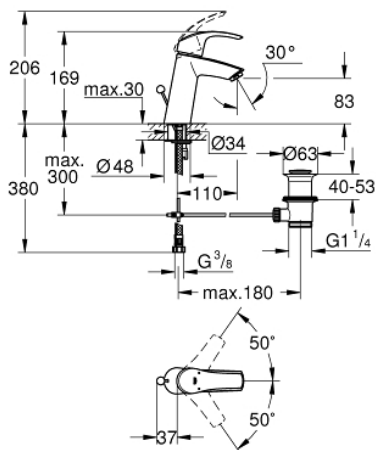

23 322 001 **EUROSMART BASIN MIXER 1/2"**
M-SIZE

PRODUCT DESCRIPTION

- Colour: chrome
- single hole installation
- metal lever
- GROHE SilkMove 28 mm ceramic cartridge
- with temperature limiter
- GROHE LongLife finish
- GROHE EcoJoy - less water, perfect flow
- maximum flow rate (at 3 bar): 5 l/min
- GROHE FastFixation rapid installation system
- pop-up waste set 1 1/4"
- flexible connection hoses

23 322 001 **EUROSMART BASIN MIXER 1/2"**
M-SIZE

SPARE PARTS

- 1: Lever (Spare part-nr. 46859000)
 - 2: retaining ring (Spare part-nr. 46715000)
 - 3: Cartridge (Spare part-nr. 46580000)
 - 4: Pop-up rod (Spare part-nr. 06329000)
 - 5: Mousseur (Spare part-nr. 48159000)
 - 6: Shank mounting kit (Spare part-nr. 46249000)
 - 7: Waste set 1 1/4" (Spare part-nr. 28910000)
 - 7.1: Plug (Spare part-nr. 07182000)
 - 7.2: Eccentric rod (Spare part-nr. 07052000)
 - 8: Mounting wrench (Spare part-nr. 19017000)*
 - 9: Eccentric rod (Spare part-nr. 07341000)*
- * Optional accessories