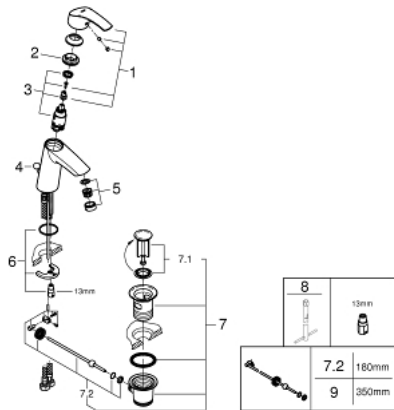

23 322 001 **EUROSMART BASIN MIXER 1/2"**
M-SIZE

PRODUCT DESCRIPTION

- Colour: chrome
- single hole installation
- metal lever
- GROHE SilkMove 28 mm ceramic cartridge
- with temperature limiter
- GROHE LongLife finish
- GROHE EcoJoy - less water, perfect flow
- maximum flow rate (at 3 bar): 5 l/min
- GROHE FastFixation rapid installation system
- pop-up waste set 1 1/4"
- flexible connection hoses

23 322 001 **EUROSMART BASIN MIXER 1/2"**
M-SIZE

SPARE PARTS

- 1: Lever (Spare part-nr. 46859000)
 - 2: retaining ring (Spare part-nr. 46715000)
 - 3: Cartridge (Spare part-nr. 46580000)
 - 4: Pop-up rod (Spare part-nr. 06329000)
 - 5: Mousseur (Spare part-nr. 48159000)
 - 6: Shank mounting kit (Spare part-nr. 46249000)
 - 7: Waste set 1 1/4" (Spare part-nr. 28910000)
 - 7.1: Plug (Spare part-nr. 07182000)
 - 7.2: Eccentric rod (Spare part-nr. 07052000)
 - 8: Mounting wrench (Spare part-nr. 19017000)*
 - 9: Eccentric rod (Spare part-nr. 07341000)*
- * Optional accessories