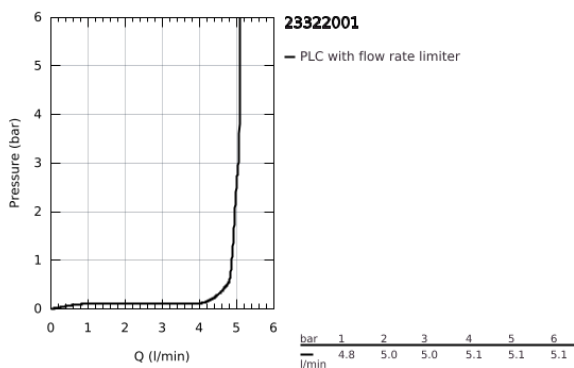

23 322 001 **EUROSMART BASIN MIXER 1/2"**
M-SIZE

PRODUCT DESCRIPTION

- Colour: chrome
- single hole installation
- metal lever
- GROHE SilkMove 28 mm ceramic cartridge
- with temperature limiter
- GROHE LongLife finish
- GROHE EcoJoy - less water, perfect flow
- maximum flow rate (at 3 bar): 5 l/min
- GROHE FastFixation rapid installation system
- pop-up waste set 1 1/4"
- flexible connection hoses

23 322 001 **EUROSMART BASIN MIXER 1/2"**
M-SIZE

SPARE PARTS

- 1: Lever (Spare part-nr. 46859000)
 - 2: retaining ring (Spare part-nr. 46715000)
 - 3: Cartridge (Spare part-nr. 46580000)
 - 4: Pop-up rod (Spare part-nr. 06329000)
 - 5: Mousseur (Spare part-nr. 48159000)
 - 6: Shank mounting kit (Spare part-nr. 46249000)
 - 7: Waste set 1 1/4" (Spare part-nr. 28910000)
 - 7.1: Plug (Spare part-nr. 07182000)
 - 7.2: Eccentric rod (Spare part-nr. 07052000)
 - 8: Mounting wrench (Spare part-nr. 19017000)*
 - 9: Eccentric rod (Spare part-nr. 07341000)*
- * Optional accessories