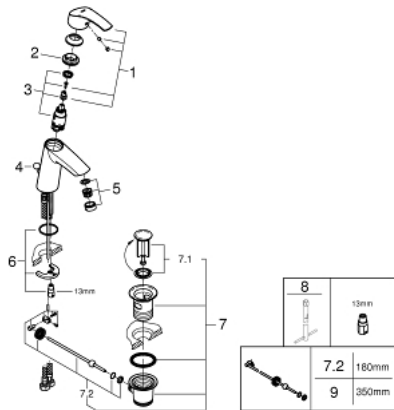

23 322 001 **EUROSMART BASIN MIXER 1/2"**
M-SIZE

PRODUCT DESCRIPTION

- Tyc: Chrome
- single hole installation
- metal lever
- GROHE SilkMove 28 mm ceramic cartridge
- with temperature limiter
- GROHE LongLife finish
- GROHE EcoJoy - Less water, perfect flow
- maximum flow rate (at 3 bar): 5 l/min
- GROHE FastFixation rapid installation system
- pop-up waste set 1 1/4"
- flexible connection hoses

23 322 001 **EUROSMART BASIN MIXER 1/2"**
M-SIZE

SPARE PARTS

- 1: Lever (Spare part-nr. 46859000)
 - 2: Fitting ring (Spare part-nr. 46715000)
 - 3: Cartridge (Spare part-nr. 46580000)
 - 4: Pop-up rod (Spare part-nr. 06329000)
 - 5: Mousseur (Spare part-nr. 48159000)
 - 6: Shank mounting kit (Spare part-nr. 46249000)
 - 7: Waste set 1 1/4" (Spare part-nr. 28910000)
 - 7.1: Plug (Spare part-nr. 07182000)
 - 7.2: Eccentric rod (Spare part-nr. 07052000)
 - 8: Mounting wrench (Spare part-nr. 19017000)*
 - 9: Eccentric rod (Spare part-nr. 07341000)*
- * Optional accessories