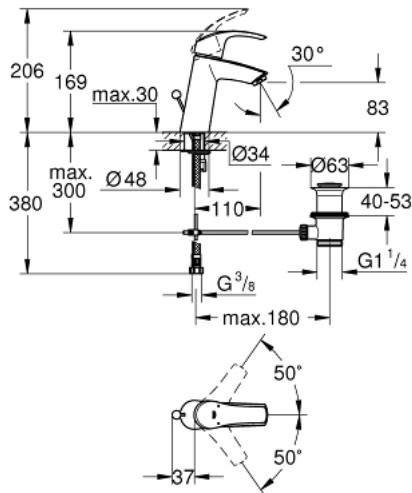

23 322 001 **EUROSMART BASIN MIXER 1/2"**
M-SIZE

PRODUCT DESCRIPTION

- Tyc: Chrome
- single hole installation
- metal lever
- GROHE SilkMove 28 mm ceramic cartridge
- with temperature limiter
- GROHE LongLife finish
- GROHE EcoJoy - Less water, perfect flow
- maximum flow rate (at 3 bar): 5 l/min
- GROHE FastFixation rapid installation system
- pop-up waste set 1 1/4"
- flexible connection hoses

23 322 001 **EUROSMART BASIN MIXER 1/2"**
M-SIZE

SPARE PARTS

- 1: Lever (Spare part-nr. 46859000)
 - 2: Fitting ring (Spare part-nr. 46715000)
 - 3: Cartridge (Spare part-nr. 46580000)
 - 4: Pop-up rod (Spare part-nr. 06329000)
 - 5: Mousseur (Spare part-nr. 48159000)
 - 6: Shank mounting kit (Spare part-nr. 46249000)
 - 7: Waste set 1 1/4" (Spare part-nr. 28910000)
 - 7.1: Plug (Spare part-nr. 07182000)
 - 7.2: Eccentric rod (Spare part-nr. 07052000)
 - 8: Mounting wrench (Spare part-nr. 19017000)*
 - 9: Eccentric rod (Spare part-nr. 07341000)*
- * Optional accessories