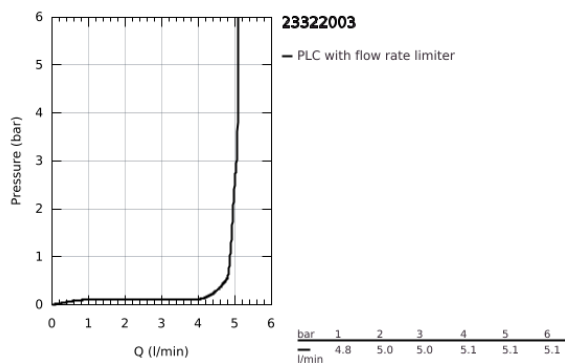

23 322 003 **EUROSMART BASIN MIXER 1/2"**  
**M-SIZE**

**PRODUCT DESCRIPTION**

- Colour: chrome
- single hole installation
- metal lever
- GROHE SilkMove 28 mm ceramic cartridge
- adjustable flow rate limiter
- with temperature limiter
- GROHE LongLife finish
- GROHE EcoJoy - less water, perfect flow
- maximum flow rate (at 3 bar): 5 l/min
- Protected Water Ways no contact of water with lead or nickel inside the tap
- GROHE FastFixation rapid installation system
- pop-up waste set 1 1/4"
- flexible connection hoses
- professional exclusive

## 23 322 003 EUROSMART BASIN MIXER 1/2" M-SIZE