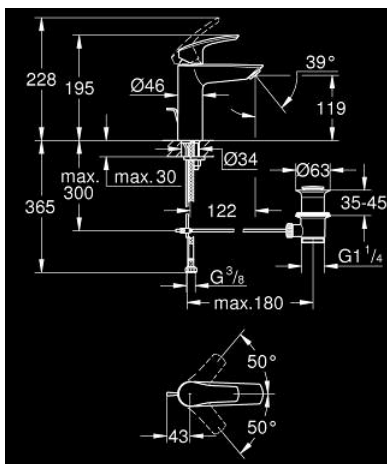

23 322 003 **EUROSMART BASIN MIXER 1/2"**  
**M-SIZE**

**PRODUCT DESCRIPTION**

- Colour: chrome
- single hole installation
- metal lever
- GROHE SilkMove 28 mm ceramic cartridge
- adjustable flow rate limiter
- with temperature limiter
- GROHE LongLife finish
- GROHE EcoJoy - less water, perfect flow
- maximum flow rate (at 3 bar): 5 l/min
- Protected Water Ways no contact of water with lead or nickel inside the tap
- GROHE FastFixation rapid installation system
- pop-up waste set 1 1/4"
- flexible connection hoses
- professional exclusive

## 23 322 003 EUROSMART BASIN MIXER 1/2" M-SIZE

### SPARE PARTS

- 1: Lever (Spare part-nr. 48548000)
  - 2: Cap (Spare part-nr. 46116000)
  - 3: Cartridge (Spare part-nr. 48518000)
  - 4: Lift rod (Spare part-nr. 65936PD0)
  - 5: flow control (Spare part-nr. 1106370000)
  - 6: Shank mounting kit (Spare part-nr. 46645000)
  - 7: Waste set 1 1/4" (Spare part-nr. 28910000)
  - 7.1: Plug (Spare part-nr. 07182000)
  - 7.2: Eccentric rod (Spare part-nr. 07052000)
  - 8: Mounting wrench (Spare part-nr. 19017000)\*
  - 9: Eccentric rod (Spare part-nr. 07341000)\*
  - 10: Base plate (Spare part-nr. 48165000)\*
- \* Optional accessories