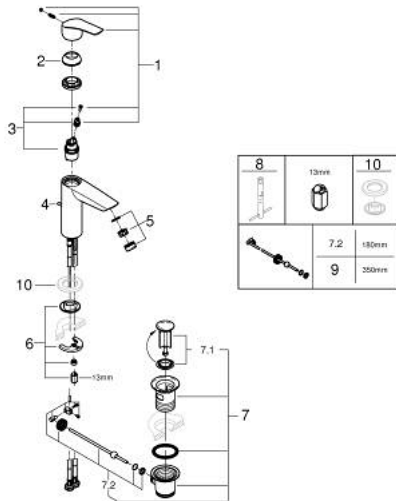

23 322 003 **EUROSMART BASIN MIXER 1/2"**  
**M-SIZE**

**PRODUCT DESCRIPTION**

- Colour: chrome
- single hole installation
- metal lever
- GROHE SilkMove 28 mm ceramic cartridge
- adjustable flow rate limiter
- with temperature limiter
- GROHE LongLife finish
- GROHE EcoJoy - less water, perfect flow
- maximum flow rate (at 3 bar): 5 l/min
- Protected Water Ways no contact of water with lead or nickel inside the tap
- GROHE FastFixation rapid installation system
- pop-up waste set 1 1/4"
- flexible connection hoses
- professional exclusive

## 23 322 003 EUROSMART BASIN MIXER 1/2" M-SIZE

### SPARE PARTS

- 1: Lever (Spare part-nr. 48548000)
  - 2: Cap (Spare part-nr. 46116000)
  - 3: Cartridge (Spare part-nr. 48518000)
  - 4: Lift rod (Spare part-nr. 65936PD0)
  - 5: flow control (Spare part-nr. 1106370000)
  - 6: Shank mounting kit (Spare part-nr. 46645000)
  - 7: Waste set 1 1/4" (Spare part-nr. 28910000)
  - 7.1: Plug (Spare part-nr. 07182000)
  - 7.2: Eccentric rod (Spare part-nr. 07052000)
  - 8: Mounting wrench (Spare part-nr. 19017000)\*
  - 9: Eccentric rod (Spare part-nr. 07341000)\*
  - 10: Base plate (Spare part-nr. 48165000)\*
- \* Optional accessories