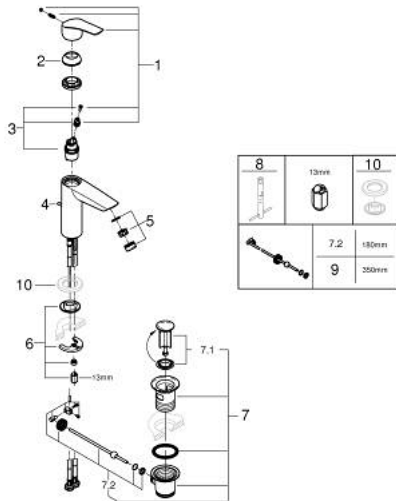

23 322 003 EUROSMART BASIN MIXER 1/2" M-SIZE

PRODUCT DESCRIPTION

- Tyc: Chrome
- single hole installation
- metal lever
- GROHE SilkMove 28 mm ceramic cartridge
- adjustable flow rate limiter
- with temperature limiter
- GROHE LongLife finish
- GROHE EcoJoy - Less water, perfect flow
- maximum flow rate (at 3 bar): 5 l/min
- Protected Water Ways no contact of water with lead or nickel inside the tap
- GROHE FastFixation rapid installation system
- pop-up waste set 1 1/4"
- flexible connection hoses
- professional exclusive

23 322 003 EUROSMART BASIN MIXER 1/2" M-SIZE

SPARE PARTS

- 1: Lever (Spare part-nr. 48548000)
 - 2: Cap (Spare part-nr. 46116000)
 - 3: Cartridge (Spare part-nr. 48518000)
 - 4: Lift rod (Spare part-nr. 65936PDO)
 - 5: flow control (Spare part-nr. 1106370000)
 - 6: Shank mounting kit (Spare part-nr. 46645000)
 - 7: Waste set 1 1/4" (Spare part-nr. 28910000)
 - 7.1: Plug (Spare part-nr. 07182000)
 - 7.2: Eccentric rod (Spare part-nr. 07052000)
 - 8: Mounting wrench (Spare part-nr. 19017000)*
 - 9: Eccentric rod (Spare part-nr. 07341000)*
 - 10: Base plate (Spare part-nr. 48165000)*
- * Optional accessories