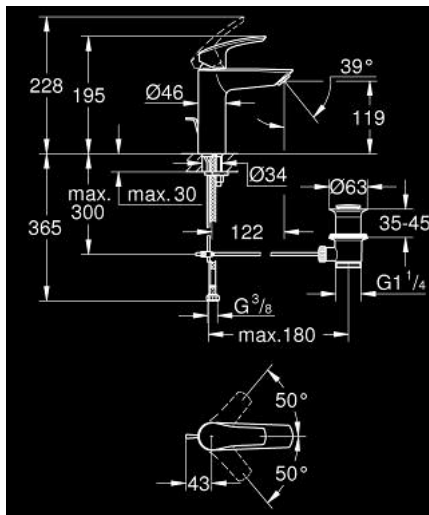

23 322 003 EUROSMART BASIN MIXER 1/2" M-SIZE

PRODUCT DESCRIPTION

- Tyc: Chrome
- single hole installation
- metal lever
- GROHE SilkMove 28 mm ceramic cartridge
- adjustable flow rate limiter
- with temperature limiter
- GROHE LongLife finish
- GROHE EcoJoy - Less water, perfect flow
- maximum flow rate (at 3 bar): 5 l/min
- Protected Water Ways no contact of water with lead or nickel inside the tap
- GROHE FastFixation rapid installation system
- pop-up waste set 1 1/4"
- flexible connection hoses
- professional exclusive

23 322 003 EUROSMART BASIN MIXER 1/2" M-SIZE

SPARE PARTS

- 1: Lever (Spare part-nr. 48548000)
 - 2: Cap (Spare part-nr. 46116000)
 - 3: Cartridge (Spare part-nr. 48518000)
 - 4: Lift rod (Spare part-nr. 65936PDO)
 - 5: flow control (Spare part-nr. 1106370000)
 - 6: Shank mounting kit (Spare part-nr. 46645000)
 - 7: Waste set 1 1/4" (Spare part-nr. 28910000)
 - 7.1: Plug (Spare part-nr. 07182000)
 - 7.2: Eccentric rod (Spare part-nr. 07052000)
 - 8: Mounting wrench (Spare part-nr. 19017000)*
 - 9: Eccentric rod (Spare part-nr. 07341000)*
 - 10: Base plate (Spare part-nr. 48165000)*
- * Optional accessories