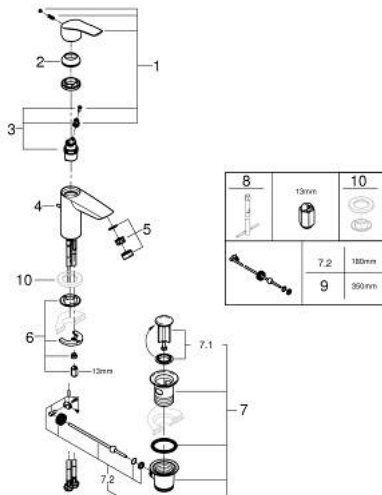

23 322 243 3 **EUROSMART BASIN MIXER 1/2"**
M-SIZE

PRODUCT DESCRIPTION

- Colour: matte black
- single hole installation
- metal lever
- GROHE SilkMove 28 mm ceramic cartridge
- adjustable flow rate limiter
- with temperature limiter
- GROHE EcoJoy - less water, perfect flow
- maximum flow rate (at 3 bar): 5 l/min
- Protected Water Ways no contact of water with lead or nickel inside the tap
- GROHE FastFixation rapid installation system
- pop-up waste set 1 1/4"
- flexible connection hoses
- professional exclusive

23 322 243 3 EUROSMART BASIN MIXER 1/2" M-SIZE

SPARE PARTS

- 1: Lever (Spare part-nr. 485482430)
- 2: cap (Spare part-nr. 461162430)
- 3: Cartridge (Spare part-nr. 48518000)
- 4: lift rod (Spare part-nr. 659362430)
- 5: flow control (Spare part-nr. 1106372430)
- 6: Shank mounting kit (Spare part-nr. 46645000)
- 7: Waste set 1 1/4" (Spare part-nr. 289102430)
- 7.1: Plug (Spare part-nr. 071822430)
- 7.2: Eccentric rod (Spare part-nr. 07052000)
- 8: Mounting wrench (Spare part-nr. 19017000)*
- 9: Eccentric rod (Spare part-nr. 07341000)*
- * Optional accessories