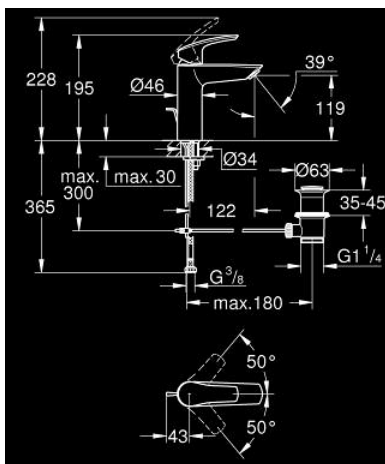

23 322 243 3 **EUROSMART BASIN MIXER 1/2"**
M-SIZE

PRODUCT DESCRIPTION

- Colour: matte black
- single hole installation
- metal lever
- GROHE SilkMove 28 mm ceramic cartridge
- adjustable flow rate limiter
- with temperature limiter
- GROHE EcoJoy - less water, perfect flow
- maximum flow rate (at 3 bar): 5 l/min
- Protected Water Ways no contact of water with lead or nickel inside the tap
- GROHE FastFixation rapid installation system
- pop-up waste set 1 1/4"
- flexible connection hoses
- professional exclusive

23 322 243 3 EUROSMART BASIN MIXER 1/2" M-SIZE

SPARE PARTS

- 1: Lever (Spare part-nr. 485482430)
- 2: cap (Spare part-nr. 461162430)
- 3: Cartridge (Spare part-nr. 48518000)
- 4: lift rod (Spare part-nr. 659362430)
- 5: flow control (Spare part-nr. 1106372430)
- 6: Shank mounting kit (Spare part-nr. 46645000)
- 7: Waste set 1 1/4" (Spare part-nr. 289102430)
- 7.1: Plug (Spare part-nr. 071822430)
- 7.2: Eccentric rod (Spare part-nr. 07052000)
- 8: Mounting wrench (Spare part-nr. 19017000)*
- 9: Eccentric rod (Spare part-nr. 07341000)*
- * Optional accessories