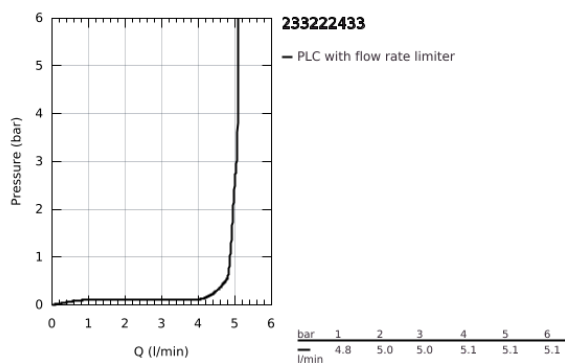

23 322 243 3 **EUROSMART BASIN MIXER 1/2"**
M-SIZE

PRODUCT DESCRIPTION

- Colour: matte black
- single hole installation
- metal lever
- GROHE SilkMove 28 mm ceramic cartridge
- adjustable flow rate limiter
- with temperature limiter
- GROHE EcoJoy - less water, perfect flow
- maximum flow rate (at 3 bar): 5 l/min
- Protected Water Ways no contact of water with lead or nickel inside the tap
- GROHE FastFixation rapid installation system
- pop-up waste set 1 1/4"
- flexible connection hoses
- professional exclusive

23 322 243 3 EUROSMART BASIN MIXER 1/2" M-SIZE

SPARE PARTS

- 1: Lever (Spare part-nr. 485482430)
- 2: cap (Spare part-nr. 461162430)
- 3: Cartridge (Spare part-nr. 48518000)
- 4: lift rod (Spare part-nr. 659362430)
- 5: flow control (Spare part-nr. 1106372430)
- 6: Shank mounting kit (Spare part-nr. 46645000)
- 7: Waste set 1 1/4" (Spare part-nr. 289102430)
- 7.1: Plug (Spare part-nr. 071822430)
- 7.2: Eccentric rod (Spare part-nr. 07052000)
- 8: Mounting wrench (Spare part-nr. 19017000)*
- 9: Eccentric rod (Spare part-nr. 07341000)*
- * Optional accessories