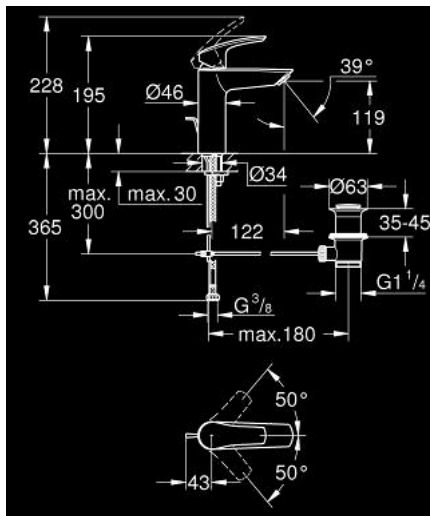

23 322 243 3 **EUROSMART BASIN MIXER 1/2"**
M-SIZE

PRODUCT DESCRIPTION

- Tyc: matte black
- single hole installation
- metal lever
- GROHE SilkMove 28 mm ceramic cartridge
- adjustable flow rate limiter
- with temperature limiter
- GROHE EcoJoy - Less water, perfect flow
- maximum flow rate (at 3 bar): 5 l/min
- Protected Water Ways no contact of water with lead or nickel inside the tap
- GROHE FastFixation rapid installation system
- pop-up waste set 1 1/4"
- flexible connection hoses
- professional exclusive

23 322 243 3 EUROSART BASIN MIXER 1/2" M-SIZE

SPARE PARTS

- 1: Lever (Spare part-nr. 485482430)
- 2: cap (Spare part-nr. 461162430)
- 3: Cartridge (Spare part-nr. 48518000)
- 4: lift rod (Spare part-nr. 659362430)
- 5: flow control (Spare part-nr. 1106372430)
- 6: Shank mounting kit (Spare part-nr. 46645000)
- 7: Waste set 1 1/4" (Spare part-nr. 289102430)
- 7.1: Plug (Spare part-nr. 071822430)
- 7.2: Eccentric rod (Spare part-nr. 07052000)
- 8: Mounting wrench (Spare part-nr. 19017000)*
- 9: Eccentric rod (Spare part-nr. 07341000)*
- * Optional accessories