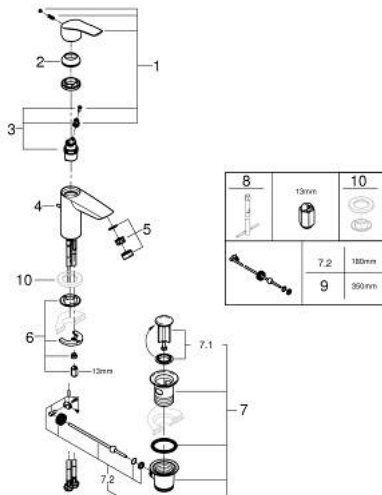

23 322 243 3 **EUROSMART BASIN MIXER 1/2"**
M-SIZE

PRODUCT DESCRIPTION

- Tyc: matte black
- single hole installation
- metal lever
- GROHE SilkMove 28 mm ceramic cartridge
- adjustable flow rate limiter
- with temperature limiter
- GROHE EcoJoy - Less water, perfect flow
- maximum flow rate (at 3 bar): 5 l/min
- Protected Water Ways no contact of water with lead or nickel inside the tap
- GROHE FastFixation rapid installation system
- pop-up waste set 1 1/4"
- flexible connection hoses
- professional exclusive

23 322 243 3 EUROSART BASIN MIXER 1/2" M-SIZE

SPARE PARTS

- 1: Lever (Spare part-nr. 485482430)
- 2: cap (Spare part-nr. 461162430)
- 3: Cartridge (Spare part-nr. 48518000)
- 4: lift rod (Spare part-nr. 659362430)
- 5: flow control (Spare part-nr. 1106372430)
- 6: Shank mounting kit (Spare part-nr. 46645000)
- 7: Waste set 1 1/4" (Spare part-nr. 289102430)
- 7.1: Plug (Spare part-nr. 071822430)
- 7.2: Eccentric rod (Spare part-nr. 07052000)
- 8: Mounting wrench (Spare part-nr. 19017000)*
- 9: Eccentric rod (Spare part-nr. 07341000)*
- * Optional accessories