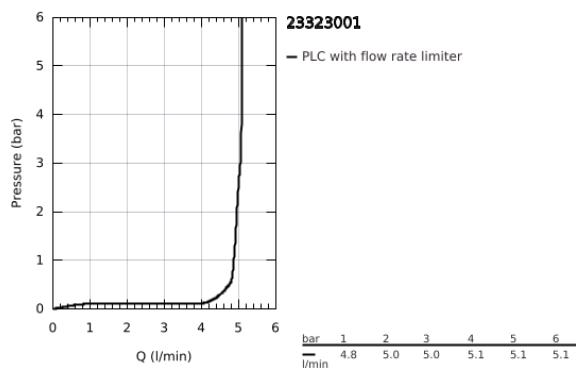

23 323 001 **EUROSMART BASIN MIXER 1/2"**
M-SIZE

PRODUCT DESCRIPTION

- Colour: chrome
- single hole installation
- metal lever
- GROHE SilkMove 28 mm ceramic cartridge
- with temperature limiter
- GROHE LongLife finish
- GROHE EcoJoy - less water, perfect flow
- maximum flow rate (at 3 bar): 5 l/min
- GROHE FastFixation rapid installation system
- retractable chain
- flexible connection hoses

23 323 001 **EUROSMART BASIN MIXER 1/2"**
M-SIZE

SPARE PARTS

- 1: Lever (Spare part-nr. 46859000)
- 2: retaining ring (Spare part-nr. 46715000)
- 3: Cartridge (Spare part-nr. 46580000)
- 4: Mousseur (Spare part-nr. 48159000)
- 5: Chain support (Spare part-nr. 06815000)
- 6: Shank mounting kit (Spare part-nr. 46249000)
- 7: Mounting wrench (Spare part-nr. 19017000)*