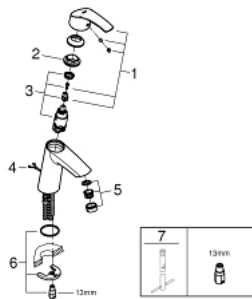

23 323 001 **EUROSMART BASIN MIXER 1/2"**
M-SIZE

PRODUCT DESCRIPTION

- Colour: chrome
- single hole installation
- metal lever
- GROHE SilkMove 28 mm ceramic cartridge
- with temperature limiter
- GROHE LongLife finish
- GROHE EcoJoy - less water, perfect flow
- maximum flow rate (at 3 bar): 5 l/min
- GROHE FastFixation rapid installation system
- retractable chain
- flexible connection hoses

23 323 001 **EUROSMART BASIN MIXER 1/2"**
M-SIZE

SPARE PARTS

- 1: Lever (Spare part-nr. 46859000)
- 2: retaining ring (Spare part-nr. 46715000)
- 3: Cartridge (Spare part-nr. 46580000)
- 4: Mousseur (Spare part-nr. 48159000)
- 5: Chain support (Spare part-nr. 06815000)
- 6: Shank mounting kit (Spare part-nr. 46249000)
- 7: Mounting wrench (Spare part-nr. 19017000)*