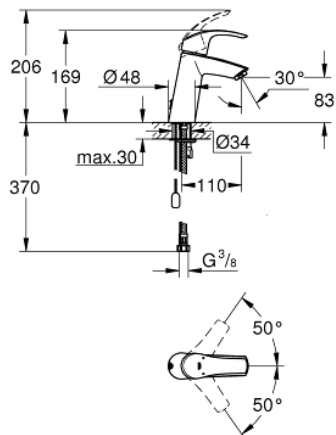

23 323 001 **EUROSMART BASIN MIXER 1/2"**
M-SIZE

PRODUCT DESCRIPTION

- Colour: chrome
- single hole installation
- metal lever
- GROHE SilkMove 28 mm ceramic cartridge
- with temperature limiter
- GROHE LongLife finish
- GROHE EcoJoy - less water, perfect flow
- maximum flow rate (at 3 bar): 5 l/min
- GROHE FastFixation rapid installation system
- retractable chain
- flexible connection hoses

23 323 001 **EUROSMART BASIN MIXER 1/2"**
M-SIZE

SPARE PARTS

- 1: Lever (Spare part-nr. 46859000)
- 2: retaining ring (Spare part-nr. 46715000)
- 3: Cartridge (Spare part-nr. 46580000)
- 4: Mousseur (Spare part-nr. 48159000)
- 5: Chain support (Spare part-nr. 06815000)
- 6: Shank mounting kit (Spare part-nr. 46249000)
- 7: Mounting wrench (Spare part-nr. 19017000)*