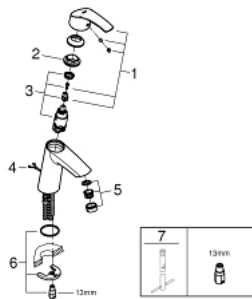

23 323 001 **EUROSMART BASIN MIXER 1/2"**
M-SIZE

PRODUCT DESCRIPTION

- Tyc: Chrome
- single hole installation
- metal lever
- GROHE SilkMove 28 mm ceramic cartridge
- with temperature limiter
- GROHE LongLife finish
- GROHE EcoJoy - Less water, perfect flow
- maximum flow rate (at 3 bar): 5 l/min
- GROHE FastFixation rapid installation system
- retractable chain
- flexible connection hoses

23 323 001 **EUROSMART BASIN MIXER 1/2"**
M-SIZE

SPARE PARTS

- 1: Lever (Spare part-nr. 46859000)
- 2: Fitting ring (Spare part-nr. 46715000)
- 3: Cartridge (Spare part-nr. 46580000)
- 4: Mousseur (Spare part-nr. 48159000)
- 5: Chain (Spare part-nr. 06815000)
- 6: Shank mounting kit (Spare part-nr. 46249000)
- 7: Mounting wrench (Spare part-nr. 19017000)*