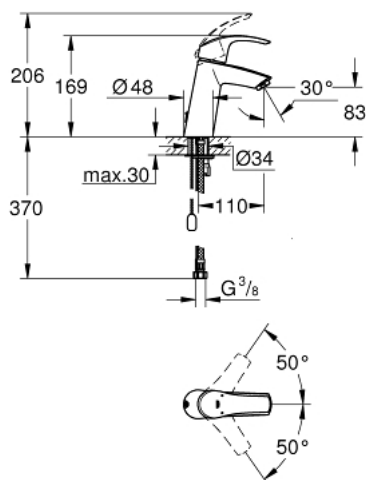

23 323 001 **EUROSMART BASIN MIXER 1/2"**
M-SIZE

PRODUCT DESCRIPTION

- Tyc: Chrome
- single hole installation
- metal lever
- GROHE SilkMove 28 mm ceramic cartridge
- with temperature limiter
- GROHE LongLife finish
- GROHE EcoJoy - Less water, perfect flow
- maximum flow rate (at 3 bar): 5 l/min
- GROHE FastFixation rapid installation system
- retractable chain
- flexible connection hoses

23 323 001 **EUROSMART BASIN MIXER 1/2"**
M-SIZE

SPARE PARTS

- 1: Lever (Spare part-nr. 46859000)
- 2: Fitting ring (Spare part-nr. 46715000)
- 3: Cartridge (Spare part-nr. 46580000)
- 4: Mousseur (Spare part-nr. 48159000)
- 5: Chain (Spare part-nr. 06815000)
- 6: Shank mounting kit (Spare part-nr. 46249000)
- 7: Mounting wrench (Spare part-nr. 19017000)*