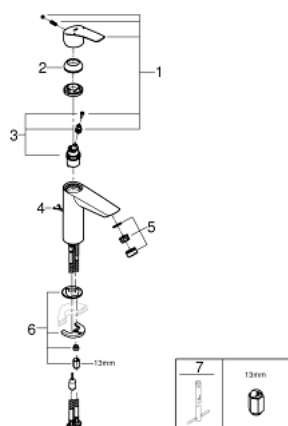

23 323 003 **EUROSMART BASIN MIXER 1/2"**
M-SIZE

PRODUCT DESCRIPTION

- Colour: chrome
- single hole installation
- metal lever
- GROHE SilkMove 28 mm ceramic cartridge
- adjustable flow rate limiter
- with temperature limiter
- GROHE EcoJoy - less water, perfect flow
- maximum flow rate (at 3 bar): 5 l/min
- GROHE LongLife finish
- Protected Water Ways no contact of water with lead or nickel inside the tap
- GROHE FastFixation rapid installation system
- retractable chain
- flexible connection hoses
- professional exclusive

23 323 003 EUROSMART BASIN MIXER 1/2" M-SIZE

SPARE PARTS

- 1: Lever (Spare part-nr. 48548000)
 - 2: Cap (Spare part-nr. 46116000)
 - 3: Cartridge (Spare part-nr. 48518000)
 - 4: Chain support (Spare part-nr. 06815000)
 - 5: Mousseur (Spare part-nr. 48159000)
 - 6: Shank mounting kit (Spare part-nr. 46645000)
 - 7: Mounting wrench (Spare part-nr. 19017000)*
- * Optional accessories