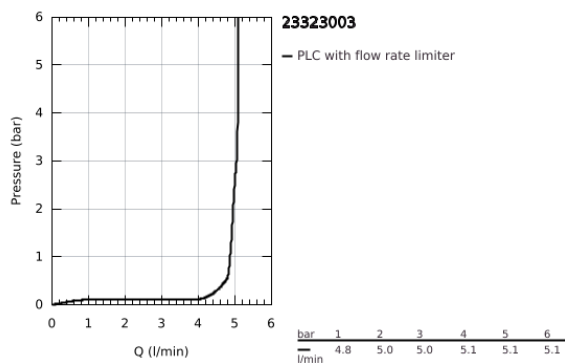

23 323 003 **EUROSMART BASIN MIXER 1/2"**
M-SIZE

PRODUCT DESCRIPTION

- Colour: chrome
- single hole installation
- metal lever
- GROHE SilkMove 28 mm ceramic cartridge
- adjustable flow rate limiter
- with temperature limiter
- GROHE EcoJoy - less water, perfect flow
- maximum flow rate (at 3 bar): 5 l/min
- GROHE LongLife finish
- Protected Water Ways no contact of water with lead or nickel inside the tap
- GROHE FastFixation rapid installation system
- retractable chain
- flexible connection hoses
- professional exclusive

23 323 003 EUROSMART BASIN MIXER 1/2" M-SIZE

SPARE PARTS

- 1: Lever (Spare part-nr. 48548000)
 - 2: Cap (Spare part-nr. 46116000)
 - 3: Cartridge (Spare part-nr. 48518000)
 - 4: Chain support (Spare part-nr. 06815000)
 - 5: Mousseur (Spare part-nr. 48159000)
 - 6: Shank mounting kit (Spare part-nr. 46645000)
 - 7: Mounting wrench (Spare part-nr. 19017000)*
- * Optional accessories