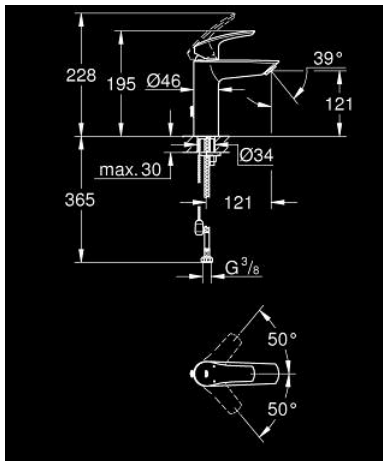

23 323 003 **EUROSMART BASIN MIXER 1/2"**
M-SIZE

PRODUCT DESCRIPTION

- Colour: chrome
- single hole installation
- metal lever
- GROHE SilkMove 28 mm ceramic cartridge
- adjustable flow rate limiter
- with temperature limiter
- GROHE EcoJoy - less water, perfect flow
- maximum flow rate (at 3 bar): 5 l/min
- GROHE LongLife finish
- Protected Water Ways no contact of water with lead or nickel inside the tap
- GROHE FastFixation rapid installation system
- retractable chain
- flexible connection hoses
- professional exclusive

23 323 003 EUROSMART BASIN MIXER 1/2" M-SIZE

SPARE PARTS

- 1: Lever (Spare part-nr. 48548000)
 - 2: Cap (Spare part-nr. 46116000)
 - 3: Cartridge (Spare part-nr. 48518000)
 - 4: Chain support (Spare part-nr. 06815000)
 - 5: Mousseur (Spare part-nr. 48159000)
 - 6: Shank mounting kit (Spare part-nr. 46645000)
 - 7: Mounting wrench (Spare part-nr. 19017000)*
- * Optional accessories