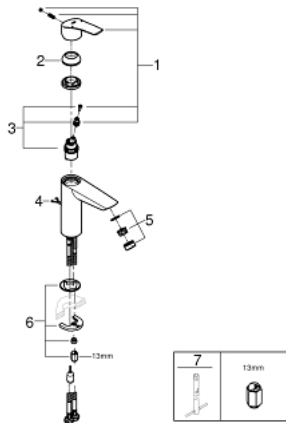

23 323 003 EUROSMART BASIN MIXER 1/2" M-SIZE

PRODUCT DESCRIPTION

- Tyc: Chrome
- single hole installation
- metal lever
- GROHE SilkMove 28 mm ceramic cartridge
- adjustable flow rate limiter
- with temperature limiter
- GROHE EcoJoy - Less water, perfect flow
- maximum flow rate (at 3 bar): 5 l/min
- GROHE LongLife finish
- Protected Water Ways no contact of water with lead or nickel inside the tap
- GROHE FastFixation rapid installation system
- retractable chain
- flexible connection hoses
- professional exclusive

23 323 003 **EUROSMART BASIN MIXER 1/2"**
M-SIZE

SPARE PARTS

- 1: Lever (Spare part-nr. 48548000)
- 2: Cap (Spare part-nr. 46116000)
- 3: Cartridge (Spare part-nr. 48518000)
- 4: Chain (Spare part-nr. 06815000)
- 5: Mousseur (Spare part-nr. 48159000)
- 6: Shank mounting kit (Spare part-nr. 46645000)
- 7: Mounting wrench (Spare part-nr. 19017000)*