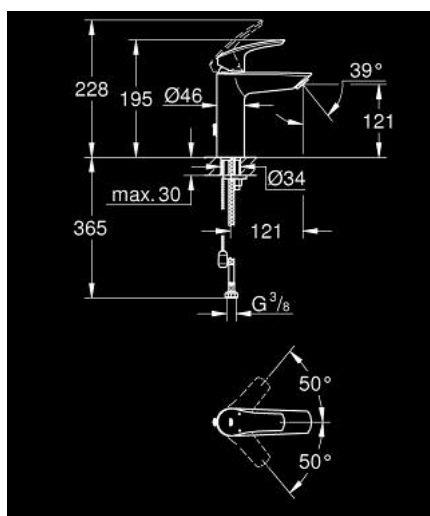

23 323 003 EUROSMART BASIN MIXER 1/2" M-SIZE

PRODUCT DESCRIPTION

- Tyc: Chrome
- single hole installation
- metal lever
- GROHE SilkMove 28 mm ceramic cartridge
- adjustable flow rate limiter
- with temperature limiter
- GROHE EcoJoy - Less water, perfect flow
- maximum flow rate (at 3 bar): 5 l/min
- GROHE LongLife finish
- Protected Water Ways no contact of water with lead or nickel inside the tap
- GROHE FastFixation rapid installation system
- retractable chain
- flexible connection hoses
- professional exclusive

23 323 003 **EUROSMART BASIN MIXER 1/2"**
M-SIZE

SPARE PARTS

- 1: Lever (Spare part-nr. 48548000)
- 2: Cap (Spare part-nr. 46116000)
- 3: Cartridge (Spare part-nr. 48518000)
- 4: Chain (Spare part-nr. 06815000)
- 5: Mousseur (Spare part-nr. 48159000)
- 6: Shank mounting kit (Spare part-nr. 46645000)
- 7: Mounting wrench (Spare part-nr. 19017000)*