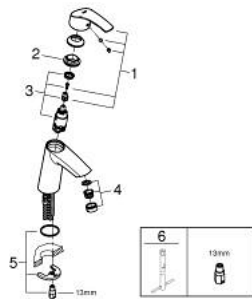

23 324 001 **EUROSMART BASIN MIXER 1/2"**
M-SIZE

PRODUCT DESCRIPTION

- Colour: chrome
- single hole installation
- metal lever
- GROHE SilkMove 28 mm ceramic cartridge
- with temperature limiter
- GROHE LongLife finish
- GROHE EcoJoy - less water, perfect flow
- maximum flow rate (at 3 bar): 5 l/min
- GROHE FastFixation rapid installation system
- smooth body
- flexible connection hoses

23 324 001 **EUROSMART BASIN MIXER 1/2"**
M-SIZE

SPARE PARTS

- 1: Lever (Spare part-nr. 46859000)
 - 2: retaining ring (Spare part-nr. 46715000)
 - 3: Cartridge (Spare part-nr. 46580000)
 - 4: Mousseur (Spare part-nr. 48159000)
 - 5: Shank mounting kit (Spare part-nr. 46249000)
 - 6: Mounting wrench (Spare part-nr. 19017000)*
- * Optional accessories