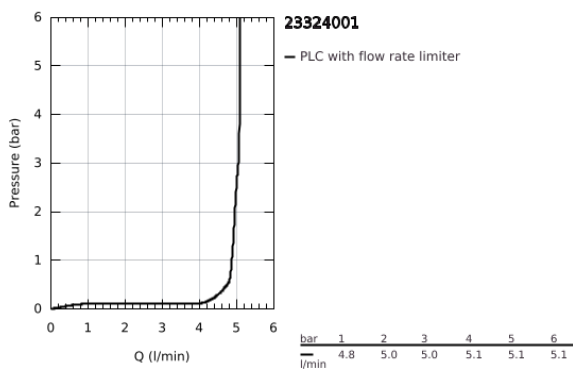

23 324 001 **EUROSMART BASIN MIXER 1/2"**
M-SIZE

PRODUCT DESCRIPTION

- Colour: chrome
- single hole installation
- metal lever
- GROHE SilkMove 28 mm ceramic cartridge
- with temperature limiter
- GROHE LongLife finish
- GROHE EcoJoy - less water, perfect flow
- maximum flow rate (at 3 bar): 5 l/min
- GROHE FastFixation rapid installation system
- smooth body
- flexible connection hoses

23 324 001 **EUROSMART BASIN MIXER 1/2"**
M-SIZE

SPARE PARTS

- 1: Lever (Spare part-nr. 46859000)
 - 2: retaining ring (Spare part-nr. 46715000)
 - 3: Cartridge (Spare part-nr. 46580000)
 - 4: Mousseur (Spare part-nr. 48159000)
 - 5: Shank mounting kit (Spare part-nr. 46249000)
 - 6: Mounting wrench (Spare part-nr. 19017000)*
- * Optional accessories