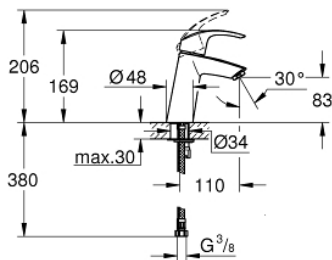

23 324 001 **EUROSMART BASIN MIXER 1/2"**
M-SIZE

PRODUCT DESCRIPTION

- Colour: chrome
- single hole installation
- metal lever
- GROHE SilkMove 28 mm ceramic cartridge
- with temperature limiter
- GROHE LongLife finish
- GROHE EcoJoy - less water, perfect flow
- maximum flow rate (at 3 bar): 5 l/min
- GROHE FastFixation rapid installation system
- smooth body
- flexible connection hoses

23 324 001 **EUROSMART BASIN MIXER 1/2"**
M-SIZE

SPARE PARTS

- 1: Lever (Spare part-nr. 46859000)
 - 2: retaining ring (Spare part-nr. 46715000)
 - 3: Cartridge (Spare part-nr. 46580000)
 - 4: Mousseur (Spare part-nr. 48159000)
 - 5: Shank mounting kit (Spare part-nr. 46249000)
 - 6: Mounting wrench (Spare part-nr. 19017000)*
- * Optional accessories