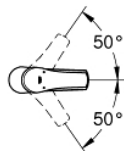

23 324 001 **EUROSMART BASIN MIXER 1/2"**
M-SIZE

PRODUCT DESCRIPTION

- Colour: chrome
- single hole installation
- metal lever
- GROHE SilkMove 28 mm ceramic cartridge
- with temperature limiter
- GROHE LongLife finish
- GROHE EcoJoy - less water, perfect flow
- maximum flow rate (at 3 bar): 5 l/min
- GROHE FastFixation rapid installation system
- smooth body
- flexible connection hoses

23 324 001 **EUROSMART BASIN MIXER 1/2"**
M-SIZE

SPARE PARTS

- 1: Lever (Spare part-nr. 46859000)
 - 2: retaining ring (Spare part-nr. 46715000)
 - 3: Cartridge (Spare part-nr. 46580000)
 - 4: Mousseur (Spare part-nr. 48159000)
 - 5: Shank mounting kit (Spare part-nr. 46249000)
 - 6: Mounting wrench (Spare part-nr. 19017000)*
- * Optional accessories