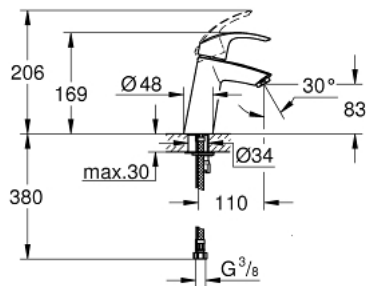

23 324 001 **EUROSMART BASIN MIXER 1/2"**
M-SIZE

PRODUCT DESCRIPTION

- Tyc: Chrome
- single hole installation
- metal lever
- GROHE SilkMove 28 mm ceramic cartridge
- with temperature limiter
- GROHE LongLife finish
- GROHE EcoJoy - Less water, perfect flow
- maximum flow rate (at 3 bar): 5 l/min
- GROHE FastFixation rapid installation system
- smooth body
- flexible connection hoses

23 324 001 EUROSMART BASIN MIXER 1/2" M-SIZE

SPARE PARTS

- 1: Lever (Spare part-nr. 46859000)
 - 2: Fitting ring (Spare part-nr. 46715000)
 - 3: Cartridge (Spare part-nr. 46580000)
 - 4: Mousseur (Spare part-nr. 48159000)
 - 5: Shank mounting kit (Spare part-nr. 46249000)
 - 6: Mounting wrench (Spare part-nr. 19017000)*
- * Optional accessories