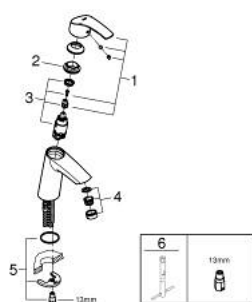

23 324 001 **EUROSMART BASIN MIXER 1/2"**
M-SIZE

PRODUCT DESCRIPTION

- Tyc: Chrome
- single hole installation
- metal lever
- GROHE SilkMove 28 mm ceramic cartridge
- with temperature limiter
- GROHE LongLife finish
- GROHE EcoJoy - Less water, perfect flow
- maximum flow rate (at 3 bar): 5 l/min
- GROHE FastFixation rapid installation system
- smooth body
- flexible connection hoses

23 324 001 EUROSMART BASIN MIXER 1/2" M-SIZE

SPARE PARTS

- 1: Lever (Spare part-nr. 46859000)
 - 2: Fitting ring (Spare part-nr. 46715000)
 - 3: Cartridge (Spare part-nr. 46580000)
 - 4: Mousseur (Spare part-nr. 48159000)
 - 5: Shank mounting kit (Spare part-nr. 46249000)
 - 6: Mounting wrench (Spare part-nr. 19017000)*
- * Optional accessories