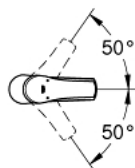

23 324 001 **EUROSMART BASIN MIXER 1/2"**
M-SIZE

PRODUCT DESCRIPTION

- Tyc: Chrome
- single hole installation
- metal lever
- GROHE SilkMove 28 mm ceramic cartridge
- with temperature limiter
- GROHE LongLife finish
- GROHE EcoJoy - Less water, perfect flow
- maximum flow rate (at 3 bar): 5 l/min
- GROHE FastFixation rapid installation system
- smooth body
- flexible connection hoses

23 324 001 EUROSMART BASIN MIXER 1/2" M-SIZE

SPARE PARTS

- 1: Lever (Spare part-nr. 46859000)
 - 2: Fitting ring (Spare part-nr. 46715000)
 - 3: Cartridge (Spare part-nr. 46580000)
 - 4: Mousseur (Spare part-nr. 48159000)
 - 5: Shank mounting kit (Spare part-nr. 46249000)
 - 6: Mounting wrench (Spare part-nr. 19017000)*
- * Optional accessories