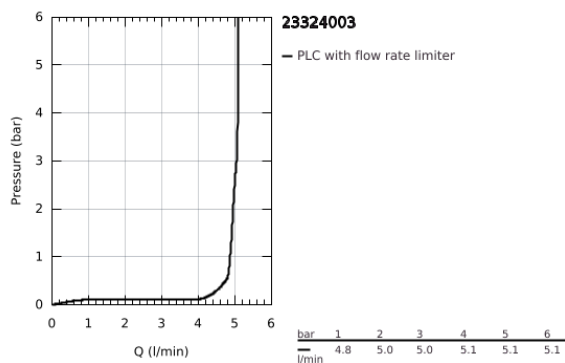

23 324 003 **EUROSMART BASIN MIXER 1/2"**
M-SIZE

PRODUCT DESCRIPTION

- Colour: chrome
- single hole installation
- metal lever
- GROHE SilkMove 28 mm ceramic cartridge
- adjustable flow rate limiter
- with temperature limiter
- GROHE LongLife finish
- GROHE EcoJoy - less water, perfect flow
- maximum flow rate (at 3 bar): 5 l/min
- Protected Water Ways no contact of water with lead or nickel inside the tap
- GROHE FastFixation rapid installation system
- smooth body
- flexible connection hoses
- professional exclusive

23 324 003 **EUROSMART BASIN MIXER 1/2"**
M-SIZE

SPARE PARTS

- 1: Lever (Spare part-nr. 48548000)
 - 2: Cap (Spare part-nr. 46116000)
 - 3: Cartridge (Spare part-nr. 48518000)
 - 4: Mousseur (Spare part-nr. 48159000)
 - 5: Shank mounting kit (Spare part-nr. 46645000)
 - 6: Waste set with push-open plug (Spare part-nr. 65807000)*
 - 7: Mounting wrench (Spare part-nr. 19017000)*
- * Optional accessories