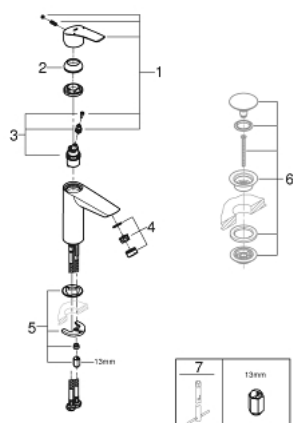

23 324 003 **EUROSMART BASIN MIXER 1/2"**
M-SIZE

PRODUCT DESCRIPTION

- Colour: chrome
- single hole installation
- metal lever
- GROHE SilkMove 28 mm ceramic cartridge
- adjustable flow rate limiter
- with temperature limiter
- GROHE LongLife finish
- GROHE EcoJoy - less water, perfect flow
- maximum flow rate (at 3 bar): 5 l/min
- Protected Water Ways no contact of water with lead or nickel inside the tap
- GROHE FastFixation rapid installation system
- smooth body
- flexible connection hoses
- professional exclusive

23 324 003 **EUROSMART BASIN MIXER 1/2"**
M-SIZE

SPARE PARTS

- 1: Lever (Spare part-nr. 48548000)
 - 2: Cap (Spare part-nr. 46116000)
 - 3: Cartridge (Spare part-nr. 48518000)
 - 4: Mousseur (Spare part-nr. 48159000)
 - 5: Shank mounting kit (Spare part-nr. 46645000)
 - 6: Waste set with push-open plug (Spare part-nr. 65807000)*
 - 7: Mounting wrench (Spare part-nr. 19017000)*
- * Optional accessories