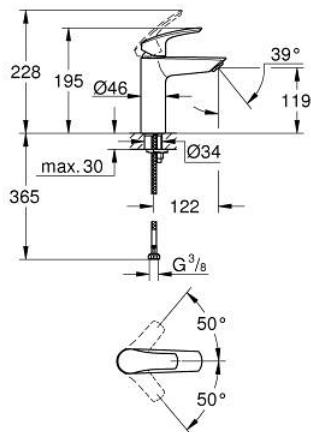

23 324 003 **EUROSMART BASIN MIXER 1/2"**
M-SIZE

PRODUCT DESCRIPTION

- Colour: chrome
- single hole installation
- metal lever
- GROHE SilkMove 28 mm ceramic cartridge
- adjustable flow rate limiter
- with temperature limiter
- GROHE LongLife finish
- GROHE EcoJoy - less water, perfect flow
- maximum flow rate (at 3 bar): 5 l/min
- Protected Water Ways no contact of water with lead or nickel inside the tap
- GROHE FastFixation rapid installation system
- smooth body
- flexible connection hoses
- professional exclusive

23 324 003 **EUROSMART BASIN MIXER 1/2"**
M-SIZE

SPARE PARTS

- 1: Lever (Spare part-nr. 48548000)
 - 2: Cap (Spare part-nr. 46116000)
 - 3: Cartridge (Spare part-nr. 48518000)
 - 4: Mousseur (Spare part-nr. 48159000)
 - 5: Shank mounting kit (Spare part-nr. 46645000)
 - 6: Waste set with push-open plug (Spare part-nr. 65807000)*
 - 7: Mounting wrench (Spare part-nr. 19017000)*
- * Optional accessories