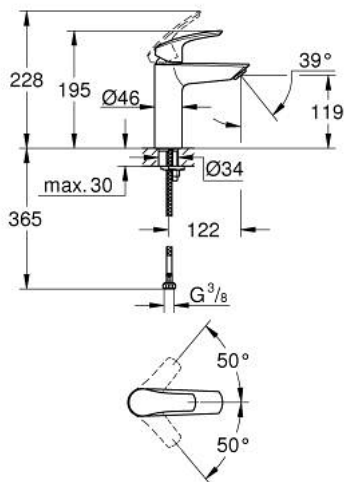

23 324 003 **EUROSMART BASIN MIXER 1/2"**  
**M-SIZE**

**PRODUCT DESCRIPTION**

- Tyc: Chrome
- single hole installation
- metal lever
- GROHE SilkMove 28 mm ceramic cartridge
- adjustable flow rate limiter
- with temperature limiter
- GROHE LongLife finish
- GROHE EcoJoy - Less water, perfect flow
- maximum flow rate (at 3 bar): 5 l/min
- Protected Water Ways no contact of water with lead or nickel inside the tap
- GROHE FastFixation rapid installation system
- smooth body
- flexible connection hoses
- professional exclusive

23 324 003 **EUROSMART BASIN MIXER 1/2"**  
**M-SIZE**

**SPARE PARTS**

- 1: Lever (Spare part-nr. 48548000)
- 2: Cap (Spare part-nr. 46116000)
- 3: Cartridge (Spare part-nr. 48518000)
- 4: Mousseur (Spare part-nr. 48159000)
- 5: Shank mounting kit (Spare part-nr. 46645000)
- 6: Waste set with push-open plug (Spare part-nr. 65807000)\*
- 7: Mounting wrench (Spare part-nr. 19017000)\*