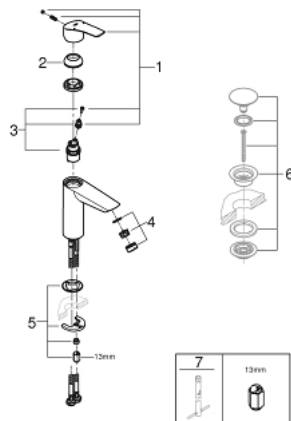

23 324 003 **EUROSMART BASIN MIXER 1/2"**  
**M-SIZE**

**PRODUCT DESCRIPTION**

- Tyc: Chrome
- single hole installation
- metal lever
- GROHE SilkMove 28 mm ceramic cartridge
- adjustable flow rate limiter
- with temperature limiter
- GROHE LongLife finish
- GROHE EcoJoy - Less water, perfect flow
- maximum flow rate (at 3 bar): 5 l/min
- Protected Water Ways no contact of water with lead or nickel inside the tap
- GROHE FastFixation rapid installation system
- smooth body
- flexible connection hoses
- professional exclusive

23 324 003 **EUROSMART BASIN MIXER 1/2"**  
**M-SIZE**

**SPARE PARTS**

- 1: Lever (Spare part-nr. 48548000)
- 2: Cap (Spare part-nr. 46116000)
- 3: Cartridge (Spare part-nr. 48518000)
- 4: Mousseur (Spare part-nr. 48159000)
- 5: Shank mounting kit (Spare part-nr. 46645000)
- 6: Waste set with push-open plug (Spare part-nr. 65807000)\*
- 7: Mounting wrench (Spare part-nr. 19017000)\*