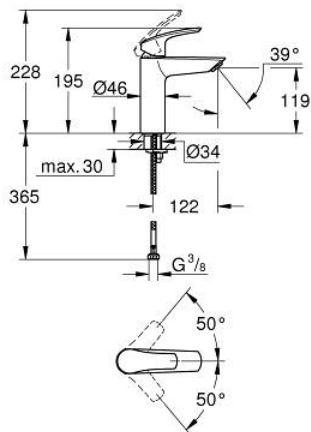

23 324 243 3 **EUROSMART BASIN MIXER 1/2"**
M-SIZE

PRODUCT DESCRIPTION

- Colour: matte black
- single hole installation
- metal lever
- GROHE SilkMove 28 mm ceramic cartridge
- adjustable flow rate limiter
- with temperature limiter
- GROHE EcoJoy - less water, perfect flow
- maximum flow rate (at 3 bar): 5 l/min
- Protected Water Ways no contact of water with lead or nickel inside the tap
- GROHE FastFixation rapid installation system
- smooth body
- flexible connection hoses
- professional exclusive