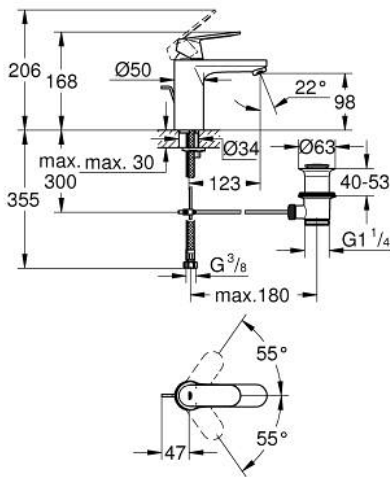

23 325 000 **EUROSMART COSMOPOLITAN BASIN MIXER 1/2"**
M-SIZE

PRODUCT DESCRIPTION

- Colour: chrome
- single hole installation
- metal lever
- GROHE SilkMove 35 mm ceramic cartridge
- adjustable flow rate limiter
- GROHE LongLife finish
- GROHE EcoJoy - less water, perfect flow
- maximum flow rate (at 3 bar): 5 l/min
- GROHE FastFixation rapid installation system
- pop-up waste set 1 1/4"
- flexible connection hoses
- min. recommended pressure 1.0 bar
- optional temperature limiter ref. no. 46 375

23 325 000 **EUROSMART COSMOPOLITAN BASIN MIXER 1/2"**
M-SIZE

SPARE PARTS

- 1: Lever (Spare part-nr. 46681000)
 - 2: Cap (Spare part-nr. 46492000)
 - 3: Screw coupling (Spare part-nr. 46460000)
 - 4: Cartridge (Spare part-nr. 46374000)
 - 5: Mousseur (Spare part-nr. 48159000)
 - 6: Pop-up rod (Spare part-nr. 46739000)
 - 7: Shank mounting kit (Spare part-nr. 46671000)
 - 8: Waste set 1 1/4" (Spare part-nr. 28910000)
 - 8.1: Plug (Spare part-nr. 07182000)
 - 8.2: Eccentric rod (Spare part-nr. 07052000)
 - 9: Temperature limiter (Spare part-nr. 46375000)*
 - 10: Mounting wrench (Spare part-nr. 19017000)*
 - 11: Socket spanner (Spare part-nr. 19332000)*
 - 12: Eccentric rod (Spare part-nr. 07341000)*
- * Optional accessories