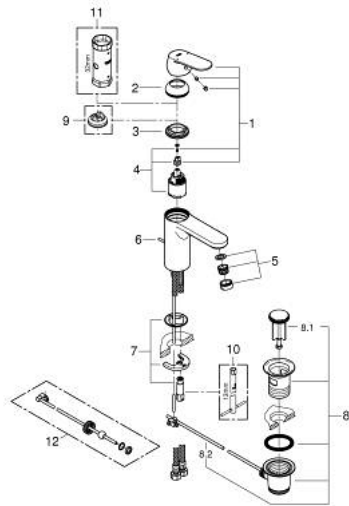

23 325 000 **EUROSMART COSMOPOLITAN BASIN MIXER 1/2"**
M-SIZE

PRODUCT DESCRIPTION

- Colour: chrome
- single hole installation
- metal lever
- GROHE SilkMove 35 mm ceramic cartridge
- adjustable flow rate limiter
- GROHE LongLife finish
- GROHE EcoJoy - less water, perfect flow
- maximum flow rate (at 3 bar): 5 l/min
- GROHE FastFixation rapid installation system
- pop-up waste set 1 1/4"
- flexible connection hoses
- min. recommended pressure 1.0 bar
- optional temperature limiter ref. no. 46 375

23 325 000 **EUROSMART COSMOPOLITAN BASIN MIXER 1/2"**
M-SIZE

SPARE PARTS

- 1: Lever (Spare part-nr. 46681000)
 - 2: Cap (Spare part-nr. 46492000)
 - 3: Screw coupling (Spare part-nr. 46460000)
 - 4: Cartridge (Spare part-nr. 46374000)
 - 5: Mousseur (Spare part-nr. 48159000)
 - 6: Pop-up rod (Spare part-nr. 46739000)
 - 7: Shank mounting kit (Spare part-nr. 46671000)
 - 8: Waste set 1 1/4" (Spare part-nr. 28910000)
 - 8.1: Plug (Spare part-nr. 07182000)
 - 8.2: Eccentric rod (Spare part-nr. 07052000)
 - 9: Temperature limiter (Spare part-nr. 46375000)*
 - 10: Mounting wrench (Spare part-nr. 19017000)*
 - 11: Socket spanner (Spare part-nr. 19332000)*
 - 12: Eccentric rod (Spare part-nr. 07341000)*
- * Optional accessories