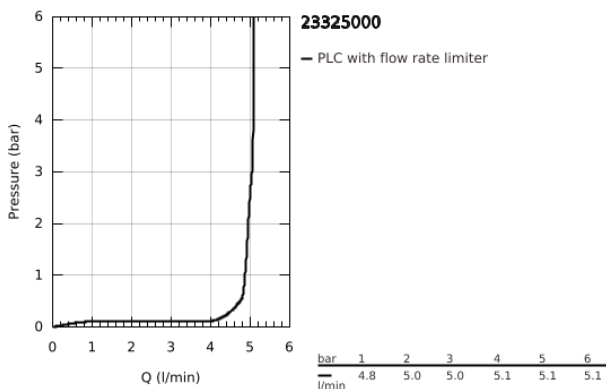

23 325 000 **EUROSMART COSMOPOLITAN BASIN MIXER 1/2"**
M-SIZE

PRODUCT DESCRIPTION

- Colour: chrome
- single hole installation
- metal lever
- GROHE SilkMove 35 mm ceramic cartridge
- adjustable flow rate limiter
- GROHE LongLife finish
- GROHE EcoJoy - less water, perfect flow
- maximum flow rate (at 3 bar): 5 l/min
- GROHE FastFixation rapid installation system
- pop-up waste set 1 1/4"
- flexible connection hoses
- min. recommended pressure 1.0 bar
- optional temperature limiter ref. no. 46 375

23 325 000 **EUROSMART COSMOPOLITAN BASIN MIXER 1/2"**
M-SIZE

SPARE PARTS

- 1: Lever (Spare part-nr. 46681000)
 - 2: Cap (Spare part-nr. 46492000)
 - 3: Screw coupling (Spare part-nr. 46460000)
 - 4: Cartridge (Spare part-nr. 46374000)
 - 5: Mousseur (Spare part-nr. 48159000)
 - 6: Pop-up rod (Spare part-nr. 46739000)
 - 7: Shank mounting kit (Spare part-nr. 46671000)
 - 8: Waste set 1 1/4" (Spare part-nr. 28910000)
 - 8.1: Plug (Spare part-nr. 07182000)
 - 8.2: Eccentric rod (Spare part-nr. 07052000)
 - 9: Temperature limiter (Spare part-nr. 46375000)*
 - 10: Mounting wrench (Spare part-nr. 19017000)*
 - 11: Socket spanner (Spare part-nr. 19332000)*
 - 12: Eccentric rod (Spare part-nr. 07341000)*
- * Optional accessories