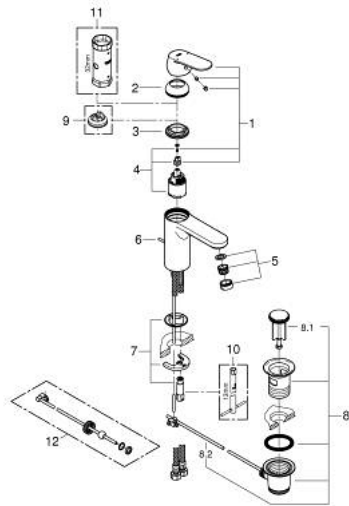

23 325 000 EUROSMART COSMOPOLITAN BASIN MIXER 1/2" M-SIZE

PRODUCT DESCRIPTION

- Tyc: Chrome
- single hole installation
- metal lever
- GROHE SilkMove 35 mm ceramic cartridge
- adjustable flow rate limiter
- GROHE LongLife finish
- GROHE EcoJoy - Less water, perfect flow
- maximum flow rate (at 3 bar): 5 l/min
- GROHE FastFixation rapid installation system
- pop-up waste set 1 1/4"
- flexible connection hoses
- min. recommended pressure 1.0 bar
- optional temperature limiter ref. no. 46 375

23 325 000 **EUROSMART COSMOPOLITAN BASIN MIXER 1/2"**
M-SIZE

SPARE PARTS

- 1: Lever (Spare part-nr. 46681000)
 - 2: Cap (Spare part-nr. 46492000)
 - 3: Screw coupling (Spare part-nr. 46460000)
 - 4: Cartridge (Spare part-nr. 46374000)
 - 5: Mousseur (Spare part-nr. 48159000)
 - 6: Pop-up rod (Spare part-nr. 46739000)
 - 7: Shank mounting kit (Spare part-nr. 46671000)
 - 8: Waste set 1 1/4" (Spare part-nr. 28910000)
 - 8.1: Plug (Spare part-nr. 07182000)
 - 8.2: Eccentric rod (Spare part-nr. 07052000)
 - 9: Temperature limiter (Spare part-nr. 46375000)*
 - 10: Mounting wrench (Spare part-nr. 19017000)*
 - 11: Socket spanner (Spare part-nr. 19332000)*
 - 12: Eccentric rod (Spare part-nr. 07341000)*
- * Optional accessories