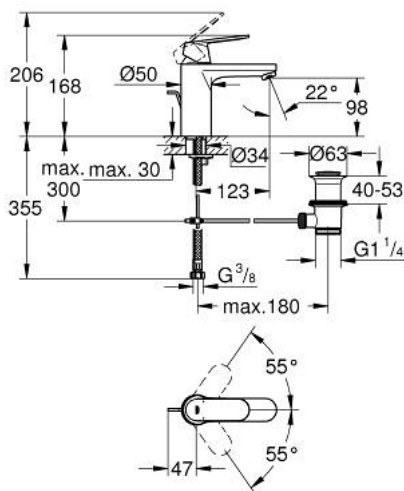

23 325 000 EUROSMART COSMOPOLITAN BASIN MIXER 1/2" M-SIZE

PRODUCT DESCRIPTION

- Tyc: Chrome
- single hole installation
- metal lever
- GROHE SilkMove 35 mm ceramic cartridge
- adjustable flow rate limiter
- GROHE LongLife finish
- GROHE EcoJoy - Less water, perfect flow
- maximum flow rate (at 3 bar): 5 l/min
- GROHE FastFixation rapid installation system
- pop-up waste set 1 1/4"
- flexible connection hoses
- min. recommended pressure 1.0 bar
- optional temperature limiter ref. no. 46 375

23 325 000 **EUROSMART COSMOPOLITAN BASIN MIXER 1/2"**
M-SIZE

SPARE PARTS

- 1: Lever (Spare part-nr. 46681000)
 - 2: Cap (Spare part-nr. 46492000)
 - 3: Screw coupling (Spare part-nr. 46460000)
 - 4: Cartridge (Spare part-nr. 46374000)
 - 5: Mousseur (Spare part-nr. 48159000)
 - 6: Pop-up rod (Spare part-nr. 46739000)
 - 7: Shank mounting kit (Spare part-nr. 46671000)
 - 8: Waste set 1 1/4" (Spare part-nr. 28910000)
 - 8.1: Plug (Spare part-nr. 07182000)
 - 8.2: Eccentric rod (Spare part-nr. 07052000)
 - 9: Temperature limiter (Spare part-nr. 46375000)*
 - 10: Mounting wrench (Spare part-nr. 19017000)*
 - 11: Socket spanner (Spare part-nr. 19332000)*
 - 12: Eccentric rod (Spare part-nr. 07341000)*
- * Optional accessories