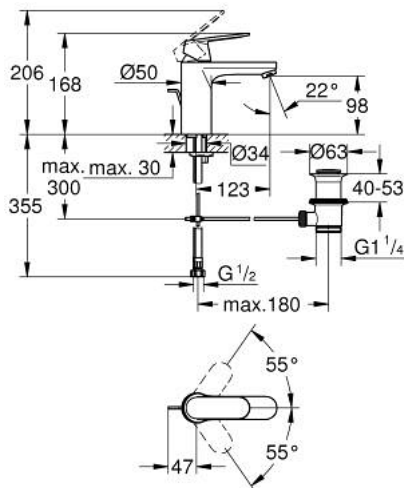

23 325 GLC EUROSMART COSMOPOLITAN BASIN MIXER 1/2" M-SIZE

PRODUCT DESCRIPTION

- Tyc: cool sunrise
- single hole installation
- metal lever
- GROHE SilkMove 35 mm ceramic cartridge
- adjustable flow rate limiter
- GROHE LongLife finish
- GROHE EcoJoy - Less water, perfect flow
- maximum flow rate (at 3 bar): 5 l/min
- GROHE FastFixation rapid installation system
- pop-up waste set 1 1/4"
- flexible connection hoses
- min. recommended pressure 1.0 bar
- optional temperature limiter ref. no. 46 375