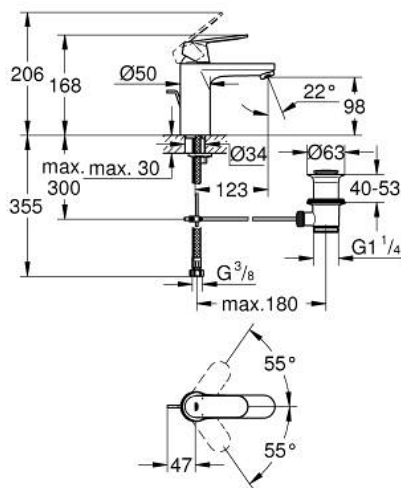

23 325 KW0 **EUROSMART COSMOPOLITAN BASIN MIXER 1/2"**
M-SIZE

PRODUCT DESCRIPTION

- Colour: supermatt black
- single hole installation
- metal lever
- GROHE SilkMove 35 mm ceramic cartridge
- adjustable flow rate limiter
- GROHE LongLife finish
- GROHE EcoJoy - less water, perfect flow
- maximum flow rate (at 3 bar): 5 l/min
- GROHE FastFixation rapid installation system
- pop-up waste set 1 1/4"
- flexible connection hoses
- min. recommended pressure 1.0 bar
- optional temperature limiter ref. no. 46 375

23 325 KW0 **EUROSMART COSMOPOLITAN BASIN MIXER 1/2"**
M-SIZE

SPARE PARTS

- 2: Cap (Spare part-nr. 46492000)
 - 3: Screw coupling (Spare part-nr. 46460000)
 - 4: Cartridge (Spare part-nr. 46374000)
 - 5: Mousseur (Spare part-nr. 48159000)
 - 6: Pop-up rod (Spare part-nr. 46739000)
 - 7: Shank mounting kit (Spare part-nr. 46671000)
 - 8: Waste set 1 1/4" (Spare part-nr. 28910000)
 - 8.1: Plug (Spare part-nr. 07182000)
 - 8.2: Eccentric rod (Spare part-nr. 07052000)
 - 9: Temperature limiter (Spare part-nr. 46375000)*
 - 10: Mounting wrench (Spare part-nr. 19017000)*
 - 11: Socket spanner (Spare part-nr. 19332000)*
 - 12: Eccentric rod (Spare part-nr. 07341000)*
- * Optional accessories