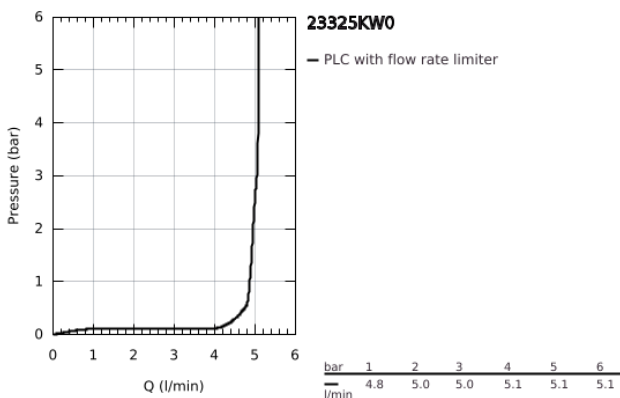

23 325 KW0 **EUROSMART COSMOPOLITAN BASIN MIXER 1/2"**
M-SIZE

PRODUCT DESCRIPTION

- Colour: supermatt black
- single hole installation
- metal lever
- GROHE SilkMove 35 mm ceramic cartridge
- adjustable flow rate limiter
- GROHE LongLife finish
- GROHE EcoJoy - less water, perfect flow
- maximum flow rate (at 3 bar): 5 l/min
- GROHE FastFixation rapid installation system
- pop-up waste set 1 1/4"
- flexible connection hoses
- min. recommended pressure 1.0 bar
- optional temperature limiter ref. no. 46 375

23 325 KW0 **EUROSMART COSMOPOLITAN BASIN MIXER 1/2"**
M-SIZE

SPARE PARTS

- 2: Cap (Spare part-nr. 46492000)
 - 3: Screw coupling (Spare part-nr. 46460000)
 - 4: Cartridge (Spare part-nr. 46374000)
 - 5: Mousseur (Spare part-nr. 48159000)
 - 6: Pop-up rod (Spare part-nr. 46739000)
 - 7: Shank mounting kit (Spare part-nr. 46671000)
 - 8: Waste set 1 1/4" (Spare part-nr. 28910000)
 - 8.1: Plug (Spare part-nr. 07182000)
 - 8.2: Eccentric rod (Spare part-nr. 07052000)
 - 9: Temperature limiter (Spare part-nr. 46375000)*
 - 10: Mounting wrench (Spare part-nr. 19017000)*
 - 11: Socket spanner (Spare part-nr. 19332000)*
 - 12: Eccentric rod (Spare part-nr. 07341000)*
- * Optional accessories