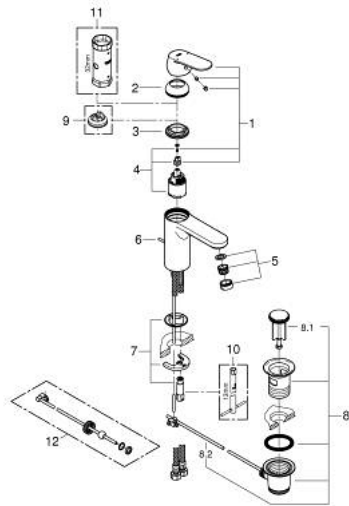

23 325 KW0 **EUROSMART COSMOPOLITAN BASIN MIXER 1/2"**
M-SIZE

PRODUCT DESCRIPTION

- Colour: supermatt black
- single hole installation
- metal lever
- GROHE SilkMove 35 mm ceramic cartridge
- adjustable flow rate limiter
- GROHE LongLife finish
- GROHE EcoJoy - less water, perfect flow
- maximum flow rate (at 3 bar): 5 l/min
- GROHE FastFixation rapid installation system
- pop-up waste set 1 1/4"
- flexible connection hoses
- min. recommended pressure 1.0 bar
- optional temperature limiter ref. no. 46 375

23 325 KW0 **EUROSMART COSMOPOLITAN BASIN MIXER 1/2"**
M-SIZE

SPARE PARTS

- 2: Cap (Spare part-nr. 46492000)
 - 3: Screw coupling (Spare part-nr. 46460000)
 - 4: Cartridge (Spare part-nr. 46374000)
 - 5: Mousseur (Spare part-nr. 48159000)
 - 6: Pop-up rod (Spare part-nr. 46739000)
 - 7: Shank mounting kit (Spare part-nr. 46671000)
 - 8: Waste set 1 1/4" (Spare part-nr. 28910000)
 - 8.1: Plug (Spare part-nr. 07182000)
 - 8.2: Eccentric rod (Spare part-nr. 07052000)
 - 9: Temperature limiter (Spare part-nr. 46375000)*
 - 10: Mounting wrench (Spare part-nr. 19017000)*
 - 11: Socket spanner (Spare part-nr. 19332000)*
 - 12: Eccentric rod (Spare part-nr. 07341000)*
- * Optional accessories