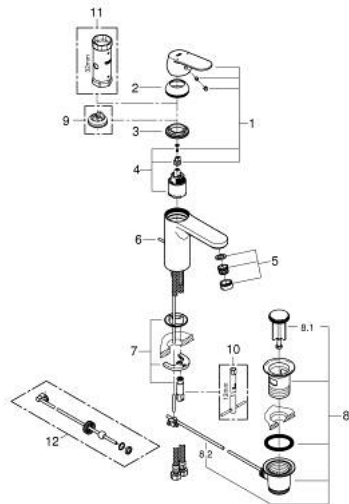

23 325 KW0 EUROSMART COSMOPOLITAN BASIN MIXER 1/2" M-SIZE

PRODUCT DESCRIPTION

- Tyc: supermatt black
- single hole installation
- metal lever
- GROHE SilkMove 35 mm ceramic cartridge
- adjustable flow rate limiter
- GROHE LongLife finish
- GROHE EcoJoy - Less water, perfect flow
- maximum flow rate (at 3 bar): 5 l/min
- GROHE FastFixation rapid installation system
- pop-up waste set 1 1/4"
- flexible connection hoses
- min. recommended pressure 1.0 bar
- optional temperature limiter ref. no. 46 375

23 325 KW0 **EUROSMART COSMOPOLITAN BASIN MIXER 1/2"**
M-SIZE

SPARE PARTS

- 2: Cap (Spare part-nr. 46492000)
 - 3: Screw coupling (Spare part-nr. 46460000)
 - 4: Cartridge (Spare part-nr. 46374000)
 - 5: Mousseur (Spare part-nr. 48159000)
 - 6: Pop-up rod (Spare part-nr. 46739000)
 - 7: Shank mounting kit (Spare part-nr. 46671000)
 - 8: Waste set 1 1/4" (Spare part-nr. 28910000)
 - 8.1: Plug (Spare part-nr. 07182000)
 - 8.2: Eccentric rod (Spare part-nr. 07052000)
 - 9: Temperature limiter (Spare part-nr. 46375000)*
 - 10: Mounting wrench (Spare part-nr. 19017000)*
 - 11: Socket spanner (Spare part-nr. 19332000)*
 - 12: Eccentric rod (Spare part-nr. 07341000)*
- * Optional accessories