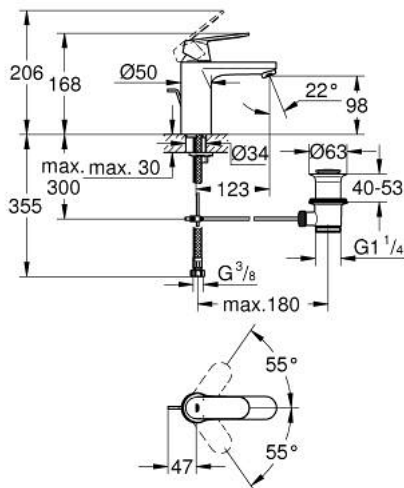

23 325 KW0 EUROSMART COSMOPOLITAN BASIN MIXER 1/2" M-SIZE

PRODUCT DESCRIPTION

- Tyc: supermatt black
- single hole installation
- metal lever
- GROHE SilkMove 35 mm ceramic cartridge
- adjustable flow rate limiter
- GROHE LongLife finish
- GROHE EcoJoy - Less water, perfect flow
- maximum flow rate (at 3 bar): 5 l/min
- GROHE FastFixation rapid installation system
- pop-up waste set 1 1/4"
- flexible connection hoses
- min. recommended pressure 1.0 bar
- optional temperature limiter ref. no. 46 375

23 325 KW0 **EUROSMART COSMOPOLITAN BASIN MIXER 1/2"**
M-SIZE

SPARE PARTS

- 2: Cap (Spare part-nr. 46492000)
 - 3: Screw coupling (Spare part-nr. 46460000)
 - 4: Cartridge (Spare part-nr. 46374000)
 - 5: Mousseur (Spare part-nr. 48159000)
 - 6: Pop-up rod (Spare part-nr. 46739000)
 - 7: Shank mounting kit (Spare part-nr. 46671000)
 - 8: Waste set 1 1/4" (Spare part-nr. 28910000)
 - 8.1: Plug (Spare part-nr. 07182000)
 - 8.2: Eccentric rod (Spare part-nr. 07052000)
 - 9: Temperature limiter (Spare part-nr. 46375000)*
 - 10: Mounting wrench (Spare part-nr. 19017000)*
 - 11: Socket spanner (Spare part-nr. 19332000)*
 - 12: Eccentric rod (Spare part-nr. 07341000)*
- * Optional accessories