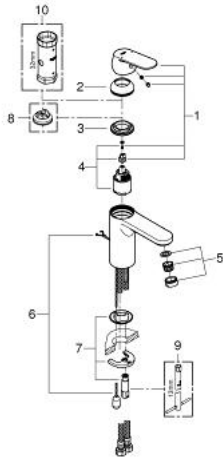

23 326 000 **EUROSMART COSMOPOLITAN BASIN MIXER 1/2"**  
**M-SIZE**

**PRODUCT DESCRIPTION**

- Tyc: Chrome
- single hole installation
- metal lever
- GROHE SilkMove 35 mm ceramic cartridge
- GROHE LongLife finish
- GROHE EcoJoy - Less water, perfect flow
- maximum flow rate (at 3 bar): 5 l/min
- GROHE FastFixation rapid installation system
- retractable chain
- flexible connection hoses
- optional temperature limiter ref. no. 46 375

23 326 000 **EUROSMART COSMOPOLITAN BASIN MIXER 1/2"**  
**M-SIZE**

**SPARE PARTS**

- 1: Lever (Spare part-nr. 46681000)
- 2: Cap (Spare part-nr. 46492000)
- 3: Screw coupling (Spare part-nr. 46460000)
- 4: Cartridge (Spare part-nr. 46374000)
- 5: Mousseur (Spare part-nr. 48159000)
- 6: Chain (Spare part-nr. 06815000)
- 7: Shank mounting kit (Spare part-nr. 46671000)
- 8: Temperature limiter (Spare part-nr. 46375000)\*
- 9: Mounting wrench (Spare part-nr. 19017000)\*
- 10: Socket spanner (Spare part-nr. 19332000)\*