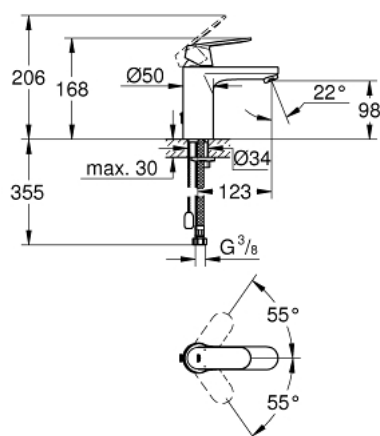

23 326 000 **EUROSMART COSMOPOLITAN BASIN MIXER 1/2"**  
**M-SIZE**

**PRODUCT DESCRIPTION**

- Tyc: Chrome
- single hole installation
- metal lever
- GROHE SilkMove 35 mm ceramic cartridge
- GROHE LongLife finish
- GROHE EcoJoy - Less water, perfect flow
- maximum flow rate (at 3 bar): 5 l/min
- GROHE FastFixation rapid installation system
- retractable chain
- flexible connection hoses
- optional temperature limiter ref. no. 46 375

23 326 000 **EUROSMART COSMOPOLITAN BASIN MIXER 1/2"**  
**M-SIZE**

**SPARE PARTS**

- 1: Lever (Spare part-nr. 46681000)
- 2: Cap (Spare part-nr. 46492000)
- 3: Screw coupling (Spare part-nr. 46460000)
- 4: Cartridge (Spare part-nr. 46374000)
- 5: Mousseur (Spare part-nr. 48159000)
- 6: Chain (Spare part-nr. 06815000)
- 7: Shank mounting kit (Spare part-nr. 46671000)
- 8: Temperature limiter (Spare part-nr. 46375000)\*
- 9: Mounting wrench (Spare part-nr. 19017000)\*
- 10: Socket spanner (Spare part-nr. 19332000)\*