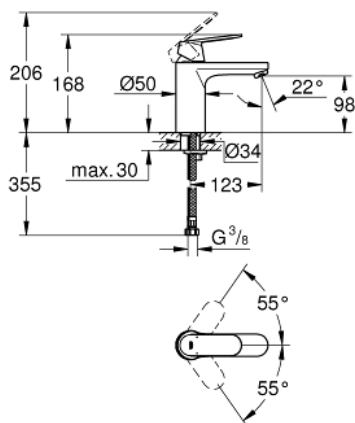

23 327 000 **EUROSMART COSMOPOLITAN BASIN MIXER 1/2"**
M-SIZE

PRODUCT DESCRIPTION

- Colour: chrome
- single hole installation
- metal lever
- GROHE SilkMove 35 mm ceramic cartridge
- adjustable flow rate limiter
- GROHE LongLife finish
- GROHE EcoJoy - less water, perfect flow
- maximum flow rate (at 3 bar): 5 l/min
- GROHE FastFixation rapid installation system
- smooth body
- flexible connection hoses
- min. recommended pressure 1.0 bar
- optional temperature limiter ref. no. 46 375

23 327 000 **EUROSMART COSMOPOLITAN BASIN MIXER 1/2"**
M-SIZE

SPARE PARTS

- 1: Lever (Spare part-nr. 46681000)
 - 2: Cap (Spare part-nr. 46492000)
 - 3: Screw coupling (Spare part-nr. 46460000)
 - 4: Cartridge (Spare part-nr. 46374000)
 - 5: Mousseur (Spare part-nr. 48159000)
 - 6: Shank mounting kit (Spare part-nr. 46671000)
 - 7: Temperature limiter (Spare part-nr. 46375000)*
 - 8: Mounting wrench (Spare part-nr. 19017000)*
 - 9: Socket spanner (Spare part-nr. 19332000)*
- * Optional accessories