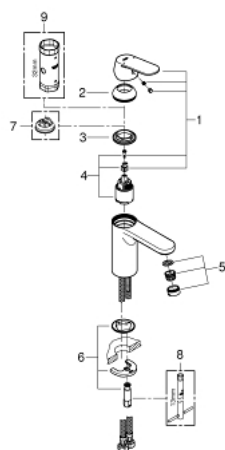

23 327 000 **EUROSMART COSMOPOLITAN BASIN MIXER 1/2"**
M-SIZE

PRODUCT DESCRIPTION

- Colour: chrome
- single hole installation
- metal lever
- GROHE SilkMove 35 mm ceramic cartridge
- adjustable flow rate limiter
- GROHE LongLife finish
- GROHE EcoJoy - less water, perfect flow
- maximum flow rate (at 3 bar): 5 l/min
- GROHE FastFixation rapid installation system
- smooth body
- flexible connection hoses
- min. recommended pressure 1.0 bar
- optional temperature limiter ref. no. 46 375

23 327 000 **EUROSMART COSMOPOLITAN BASIN MIXER 1/2"**
M-SIZE

SPARE PARTS

- 1: Lever (Spare part-nr. 46681000)
 - 2: Cap (Spare part-nr. 46492000)
 - 3: Screw coupling (Spare part-nr. 46460000)
 - 4: Cartridge (Spare part-nr. 46374000)
 - 5: Mousseur (Spare part-nr. 48159000)
 - 6: Shank mounting kit (Spare part-nr. 46671000)
 - 7: Temperature limiter (Spare part-nr. 46375000)*
 - 8: Mounting wrench (Spare part-nr. 19017000)*
 - 9: Socket spanner (Spare part-nr. 19332000)*
- * Optional accessories