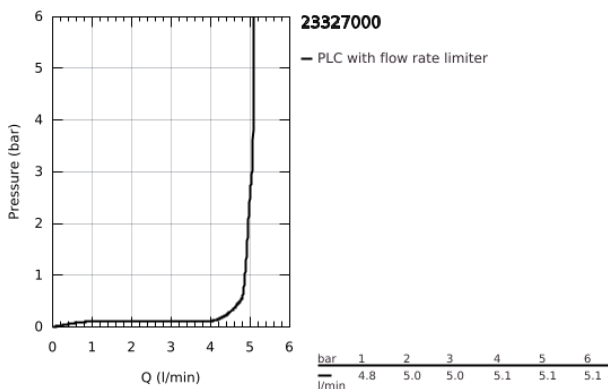

23 327 000 **EUROSMART COSMOPOLITAN BASIN MIXER 1/2"**
M-SIZE

PRODUCT DESCRIPTION

- Colour: chrome
- single hole installation
- metal lever
- GROHE SilkMove 35 mm ceramic cartridge
- adjustable flow rate limiter
- GROHE LongLife finish
- GROHE EcoJoy - less water, perfect flow
- maximum flow rate (at 3 bar): 5 l/min
- GROHE FastFixation rapid installation system
- smooth body
- flexible connection hoses
- min. recommended pressure 1.0 bar
- optional temperature limiter ref. no. 46 375

23 327 000 **EUROSMART COSMOPOLITAN BASIN MIXER 1/2"**
M-SIZE

SPARE PARTS

- 1: Lever (Spare part-nr. 46681000)
 - 2: Cap (Spare part-nr. 46492000)
 - 3: Screw coupling (Spare part-nr. 46460000)
 - 4: Cartridge (Spare part-nr. 46374000)
 - 5: Mousseur (Spare part-nr. 48159000)
 - 6: Shank mounting kit (Spare part-nr. 46671000)
 - 7: Temperature limiter (Spare part-nr. 46375000)*
 - 8: Mounting wrench (Spare part-nr. 19017000)*
 - 9: Socket spanner (Spare part-nr. 19332000)*
- * Optional accessories