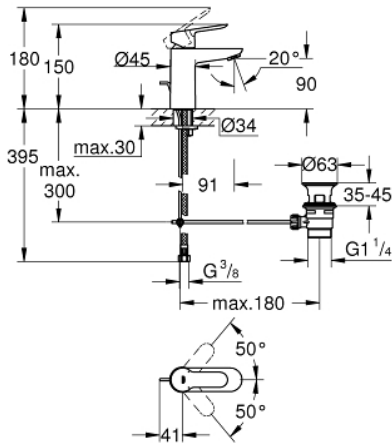

23 328 000 **BAUEDGE BASIN MIXER 1/2"**
S-SIZE

PRODUCT DESCRIPTION

- Colour: chrome
- single hole installation
- metal lever
- GROHE SmoothControl 28 mm ceramic cartridge
- GROHE LongLife finish
- GROHE EcoJoy - less water, perfect flow
- maximum flow rate (at 3 bar): 5 l/min
- rapid installation system
- plastic pop-up waste set 1 1/4"
- flexible connection hoses

23 328 000 **BAUEDGE BASIN MIXER 1/2"**
S-SIZE

SPARE PARTS

- 1: Lever (Spare part-nr. 46697000)
- 2: Cartridge (Spare part-nr. 46580000)
- 3: Pop-up rod (Spare part-nr. 46739000)
- 4: Mousseur (Spare part-nr. 48159000)
- 5: Shank mounting kit (Spare part-nr. 46249000)
- 6: Waste set 1 1/4" (Spare part-nr. 28910000)
- 6.1: Plug (Spare part-nr. 07182000)
- 6.2: Eccentric rod (Spare part-nr. 07052000)
- 7: Mounting wrench (Spare part-nr. 19017000)*
- 8: Eccentric rod (Spare part-nr. 07341000)*