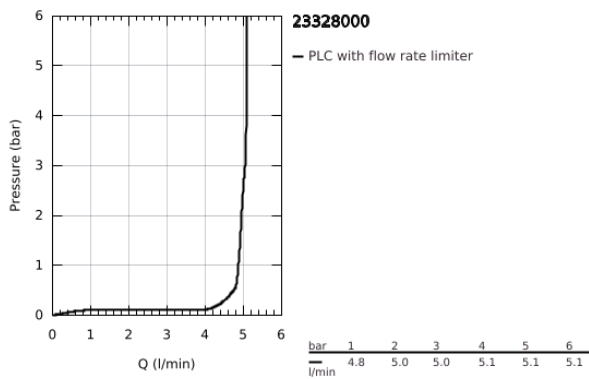

23 328 000 **BAUEDGE BASIN MIXER 1/2"**
S-SIZE

PRODUCT DESCRIPTION

- Colour: chrome
- single hole installation
- metal lever
- GROHE SmoothControl 28 mm ceramic cartridge
- GROHE LongLife finish
- GROHE EcoJoy - less water, perfect flow
- maximum flow rate (at 3 bar): 5 l/min
- rapid installation system
- plastic pop-up waste set 1 1/4"
- flexible connection hoses

23 328 000 **BAUEDGE BASIN MIXER 1/2"**
S-SIZE

SPARE PARTS

- 1: Lever (Spare part-nr. 46697000)
- 2: Cartridge (Spare part-nr. 46580000)
- 3: Pop-up rod (Spare part-nr. 46739000)
- 4: Mousseur (Spare part-nr. 48159000)
- 5: Shank mounting kit (Spare part-nr. 46249000)
- 6: Waste set 1 1/4" (Spare part-nr. 28910000)
- 6.1: Plug (Spare part-nr. 07182000)
- 6.2: Eccentric rod (Spare part-nr. 07052000)
- 7: Mounting wrench (Spare part-nr. 19017000)*
- 8: Eccentric rod (Spare part-nr. 07341000)*