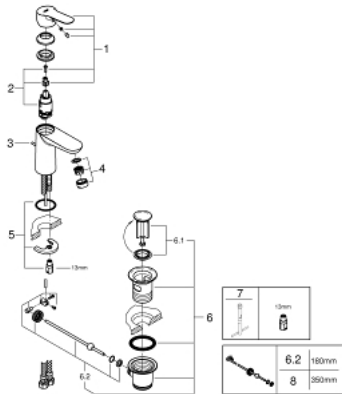

23 328 000 **BAUEDGE BASIN MIXER 1/2"**
S-SIZE

PRODUCT DESCRIPTION

- Colour: chrome
- single hole installation
- metal lever
- GROHE SmoothControl 28 mm ceramic cartridge
- GROHE LongLife finish
- GROHE EcoJoy - less water, perfect flow
- maximum flow rate (at 3 bar): 5 l/min
- rapid installation system
- plastic pop-up waste set 1 1/4"
- flexible connection hoses

23 328 000 **BAUEDGE BASIN MIXER 1/2"**
S-SIZE

SPARE PARTS

- 1: Lever (Spare part-nr. 46697000)
- 2: Cartridge (Spare part-nr. 46580000)
- 3: Pop-up rod (Spare part-nr. 46739000)
- 4: Mousseur (Spare part-nr. 48159000)
- 5: Shank mounting kit (Spare part-nr. 46249000)
- 6: Waste set 1 1/4" (Spare part-nr. 28910000)
- 6.1: Plug (Spare part-nr. 07182000)
- 6.2: Eccentric rod (Spare part-nr. 07052000)
- 7: Mounting wrench (Spare part-nr. 19017000)*
- 8: Eccentric rod (Spare part-nr. 07341000)*