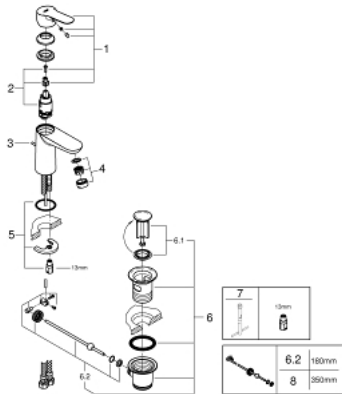

23 328 000 **BAUEDGE BASIN MIXER 1/2"**
S-SIZE

PRODUCT DESCRIPTION

- Tyc: Chrome
- single hole installation
- metal lever
- GROHE SmoothControl 28 mm ceramic cartridge
- GROHE LongLife finish
- GROHE EcoJoy - Less water, perfect flow
- maximum flow rate (at 3 bar): 5 l/min
- rapid installation system
- plastic pop-up waste set 1 1/4"
- flexible connection hoses

23 328 000 **BAUEDGE BASIN MIXER 1/2"**
S-SIZE

SPARE PARTS

- 1: Lever (Spare part-nr. 46697000)
- 2: Cartridge (Spare part-nr. 46580000)
- 3: Pop-up rod (Spare part-nr. 46739000)
- 4: Mousseur (Spare part-nr. 48159000)
- 5: Shank mounting kit (Spare part-nr. 46249000)
- 6: Waste set 1 1/4" (Spare part-nr. 28910000)
- 6.1: Plug (Spare part-nr. 07182000)
- 6.2: Eccentric rod (Spare part-nr. 07052000)
- 7: Mounting wrench (Spare part-nr. 19017000)*
- 8: Eccentric rod (Spare part-nr. 07341000)*