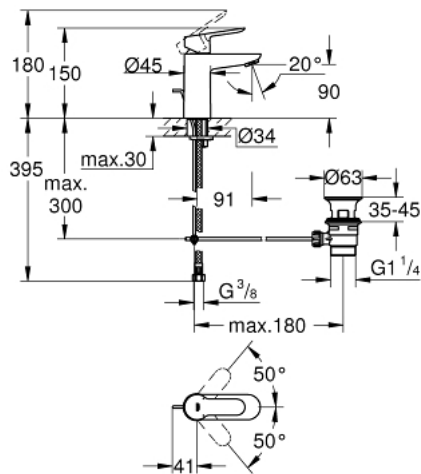

23 328 000 **BAUEDGE BASIN MIXER 1/2"**
S-SIZE

PRODUCT DESCRIPTION

- Tyc: Chrome
- single hole installation
- metal lever
- GROHE SmoothControl 28 mm ceramic cartridge
- GROHE LongLife finish
- GROHE EcoJoy - Less water, perfect flow
- maximum flow rate (at 3 bar): 5 l/min
- rapid installation system
- plastic pop-up waste set 1 1/4"
- flexible connection hoses

23 328 000 **BAUEDGE BASIN MIXER 1/2"**
S-SIZE

SPARE PARTS

- 1: Lever (Spare part-nr. 46697000)
- 2: Cartridge (Spare part-nr. 46580000)
- 3: Pop-up rod (Spare part-nr. 46739000)
- 4: Mousseur (Spare part-nr. 48159000)
- 5: Shank mounting kit (Spare part-nr. 46249000)
- 6: Waste set 1 1/4" (Spare part-nr. 28910000)
- 6.1: Plug (Spare part-nr. 07182000)
- 6.2: Eccentric rod (Spare part-nr. 07052000)
- 7: Mounting wrench (Spare part-nr. 19017000)*
- 8: Eccentric rod (Spare part-nr. 07341000)*