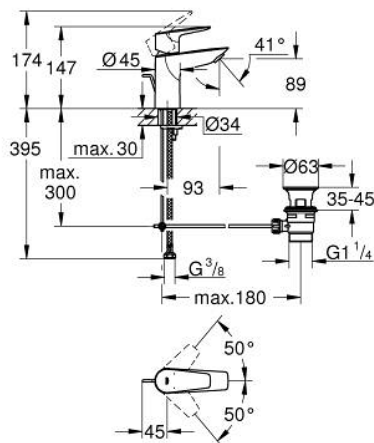

23 328 001 **BAUEDGE BASIN MIXER 1/2"**
S-SIZE

PRODUCT DESCRIPTION

- Colour: chrome
- single hole installation
- metal lever
- GROHE SmoothControl 28 mm ceramic cartridge
- with temperature limiter
- GROHE LongLife finish
- Protected Water Ways no contact of water with lead or nickel inside the tap
- GROHE EcoJoy - less water, perfect flow
- maximum flow rate (at 3 bar): 5 l/min
- rapid installation system
- plastic pop-up waste set 1 1/4"
- flexible connection hoses
- professional exclusive

23 328 001 **BAUEDGE BASIN MIXER 1/2"**
S-SIZE

SPARE PARTS

- 1: Cartridge (Spare part-nr. 48518000)
 - 2: Pop-up rod (Spare part-nr. 46739000)
 - 3: flow control (Spare part-nr. 1106370000)
 - 4: Shank mounting kit (Spare part-nr. 46249000)
 - 5: Waste set 1 1/4" (Spare part-nr. 28910000)
 - 5.1: Plug (Spare part-nr. 07182000)
 - 5.2: Eccentric rod (Spare part-nr. 07052000)
 - 6: Eccentric rod (Spare part-nr. 07341000)*
 - 7: Mounting wrench (Spare part-nr. 19017000)*
- * Optional accessories