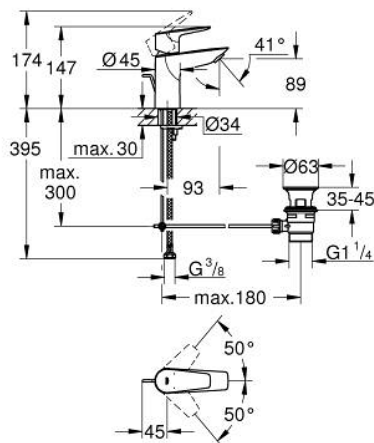

23 328 001 **BAUEDGE BASIN MIXER 1/2"**  
**S-SIZE**

**PRODUCT DESCRIPTION**

- Colour: chrome
- single hole installation
- metal lever
- GROHE SmoothControl 28 mm ceramic cartridge
- with temperature limiter
- GROHE LongLife finish
- Protected Water Ways no contact of water with lead or nickel inside the tap
- AquaCalibrator
- maximum flow rate (at 3 bar): 5 l/min
- rapid installation system
- plastic pop-up waste set 1 1/4"
- flexible connection hoses
- professional exclusive

23 328 001 **BAUEDGE BASIN MIXER 1/2"**  
**S-SIZE**

**SPARE PARTS**

- 1: Cartridge (Spare part-nr. 48518000)
  - 2: Pop-up rod (Spare part-nr. 46739000)
  - 3: flow control (Spare part-nr. 1106370000)
  - 4: Shank mounting kit (Spare part-nr. 46249000)
  - 5: Waste set 1 1/4" (Spare part-nr. 28910000)
  - 5.1: Plug (Spare part-nr. 07182000)
  - 5.2: Eccentric rod (Spare part-nr. 07052000)
  - 6: Eccentric rod (Spare part-nr. 07341000)\*
  - 7: Mounting wrench (Spare part-nr. 19017000)\*
- \* Optional accessories