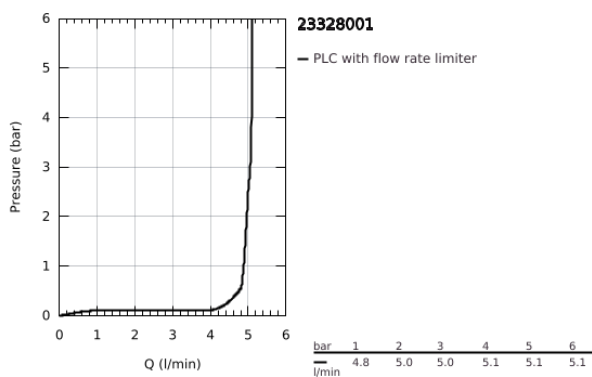

23 328 001 **BAUEDGE BASIN MIXER 1/2"**
S-SIZE

PRODUCT DESCRIPTION

- Colour: chrome
- single hole installation
- metal lever
- GROHE SmoothControl 28 mm ceramic cartridge
- with temperature limiter
- GROHE LongLife finish
- Protected Water Ways no contact of water with lead or nickel inside the tap
- GROHE EcoJoy - less water, perfect flow
- maximum flow rate (at 3 bar): 5 l/min
- rapid installation system
- plastic pop-up waste set 1 1/4"
- flexible connection hoses
- professional exclusive

23 328 001 **BAUEDGE BASIN MIXER 1/2"**
S-SIZE

SPARE PARTS

- 1: Cartridge (Spare part-nr. 48518000)
 - 2: Pop-up rod (Spare part-nr. 46739000)
 - 3: flow control (Spare part-nr. 1106370000)
 - 4: Shank mounting kit (Spare part-nr. 46249000)
 - 5: Waste set 1 1/4" (Spare part-nr. 28910000)
 - 5.1: Plug (Spare part-nr. 07182000)
 - 5.2: Eccentric rod (Spare part-nr. 07052000)
 - 6: Eccentric rod (Spare part-nr. 07341000)*
 - 7: Mounting wrench (Spare part-nr. 19017000)*
- * Optional accessories