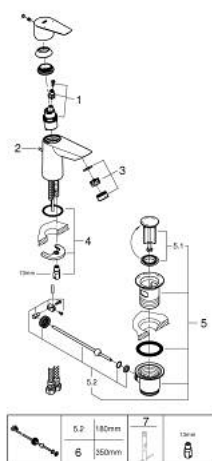

23 328 001 **BAUEDGE BASIN MIXER 1/2"**
S-SIZE

PRODUCT DESCRIPTION

- Colour: chrome
- single hole installation
- metal lever
- GROHE SmoothControl 28 mm ceramic cartridge
- with temperature limiter
- GROHE LongLife finish
- Protected Water Ways no contact of water with lead or nickel inside the tap
- GROHE EcoJoy - less water, perfect flow
- maximum flow rate (at 3 bar): 5 l/min
- rapid installation system
- plastic pop-up waste set 1 1/4"
- flexible connection hoses
- professional exclusive

23 328 001 **BAUEDGE BASIN MIXER 1/2"**
S-SIZE

SPARE PARTS

- 1: Cartridge (Spare part-nr. 48518000)
 - 2: Pop-up rod (Spare part-nr. 46739000)
 - 3: flow control (Spare part-nr. 1106370000)
 - 4: Shank mounting kit (Spare part-nr. 46249000)
 - 5: Waste set 1 1/4" (Spare part-nr. 28910000)
 - 5.1: Plug (Spare part-nr. 07182000)
 - 5.2: Eccentric rod (Spare part-nr. 07052000)
 - 6: Eccentric rod (Spare part-nr. 07341000)*
 - 7: Mounting wrench (Spare part-nr. 19017000)*
- * Optional accessories