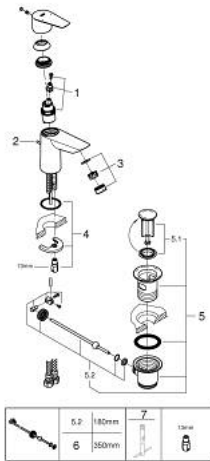

23 328 001 **BAUEDGE BASIN MIXER 1/2"**  
**S-SIZE**

**PRODUCT DESCRIPTION**

- Colour: chrome
- single hole installation
- metal lever
- GROHE SmoothControl 28 mm ceramic cartridge
- with temperature limiter
- GROHE LongLife finish
- Protected Water Ways no contact of water with lead or nickel inside the tap
- AquaCalibrator
- maximum flow rate (at 3 bar): 5 l/min
- rapid installation system
- plastic pop-up waste set 1 1/4"
- flexible connection hoses
- professional exclusive

23 328 001 **BAUEDGE BASIN MIXER 1/2"**  
**S-SIZE**

**SPARE PARTS**

- 1: Cartridge (Spare part-nr. 48518000)
  - 2: Pop-up rod (Spare part-nr. 46739000)
  - 3: flow control (Spare part-nr. 1106370000)
  - 4: Shank mounting kit (Spare part-nr. 46249000)
  - 5: Waste set 1 1/4" (Spare part-nr. 28910000)
  - 5.1: Plug (Spare part-nr. 07182000)
  - 5.2: Eccentric rod (Spare part-nr. 07052000)
  - 6: Eccentric rod (Spare part-nr. 07341000)\*
  - 7: Mounting wrench (Spare part-nr. 19017000)\*
- \* Optional accessories