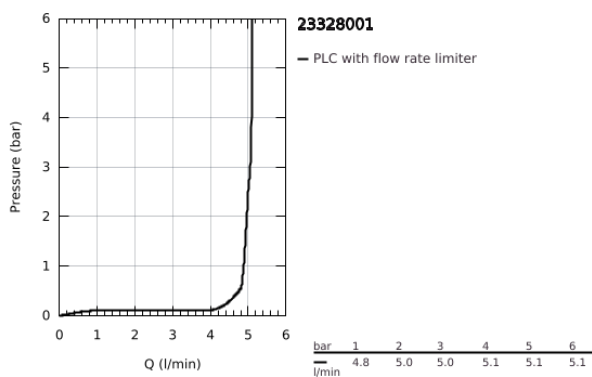

23 328 001 **BAUEDGE BASIN MIXER 1/2"**  
**S-SIZE**

**PRODUCT DESCRIPTION**

- Colour: chrome
- single hole installation
- metal lever
- GROHE SmoothControl 28 mm ceramic cartridge
- with temperature limiter
- GROHE LongLife finish
- Protected Water Ways no contact of water with lead or nickel inside the tap
- AquaCalibrator
- maximum flow rate (at 3 bar): 5 l/min
- rapid installation system
- plastic pop-up waste set 1 1/4"
- flexible connection hoses
- professional exclusive

23 328 001 **BAUEDGE BASIN MIXER 1/2"**  
**S-SIZE**

**SPARE PARTS**

- 1: Cartridge (Spare part-nr. 48518000)
  - 2: Pop-up rod (Spare part-nr. 46739000)
  - 3: flow control (Spare part-nr. 1106370000)
  - 4: Shank mounting kit (Spare part-nr. 46249000)
  - 5: Waste set 1 1/4" (Spare part-nr. 28910000)
  - 5.1: Plug (Spare part-nr. 07182000)
  - 5.2: Eccentric rod (Spare part-nr. 07052000)
  - 6: Eccentric rod (Spare part-nr. 07341000)\*
  - 7: Mounting wrench (Spare part-nr. 19017000)\*
- \* Optional accessories