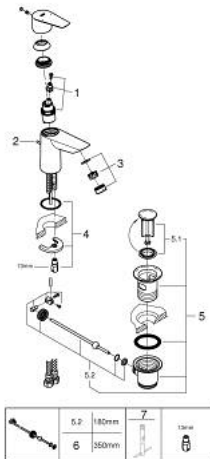

23 328 001 **BAUEDGE BASIN MIXER 1/2"**
S-SIZE

PRODUCT DESCRIPTION

- Tyc: Chrome
- single hole installation
- metal lever
- GROHE SmoothControl 28 mm ceramic cartridge
- with temperature limiter
- GROHE LongLife finish
- Protected Water Ways no contact of water with lead or nickel inside the tap
- GROHE EcoJoy - Less water, perfect flow
- maximum flow rate (at 3 bar): 5 l/min
- rapid installation system
- plastic pop-up waste set 1 1/4"
- flexible connection hoses
- professional exclusive

23 328 001 **BAUEDGE BASIN MIXER 1/2"**
S-SIZE

SPARE PARTS

- 1: Cartridge (Spare part-nr. 48518000)
 - 2: Pop-up rod (Spare part-nr. 46739000)
 - 3: flow control (Spare part-nr. 1106370000)
 - 4: Shank mounting kit (Spare part-nr. 46249000)
 - 5: Waste set 1 1/4" (Spare part-nr. 28910000)
 - 5.1: Plug (Spare part-nr. 07182000)
 - 5.2: Eccentric rod (Spare part-nr. 07052000)
 - 6: Eccentric rod (Spare part-nr. 07341000)*
 - 7: Mounting wrench (Spare part-nr. 19017000)*
- * Optional accessories