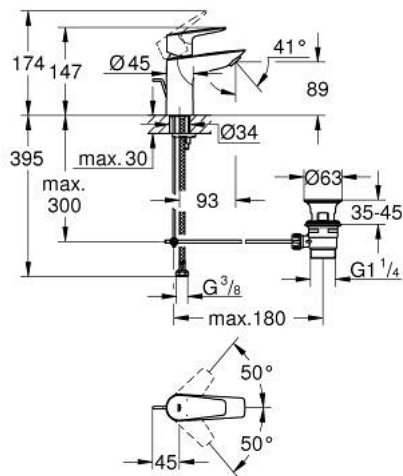

23 328 001 **BAUEDGE BASIN MIXER 1/2"**
S-SIZE

PRODUCT DESCRIPTION

- Tyc: Chrome
- single hole installation
- metal lever
- GROHE SmoothControl 28 mm ceramic cartridge
- with temperature limiter
- GROHE LongLife finish
- Protected Water Ways no contact of water with lead or nickel inside the tap
- AquaCalibrator
- maximum flow rate (at 3 bar): 5 l/min
- rapid installation system
- plastic pop-up waste set 1 1/4"
- flexible connection hoses
- professional exclusive

23 328 001 **BAUEDGE BASIN MIXER 1/2"**
S-SIZE

SPARE PARTS

- 1: Cartridge (Spare part-nr. 48518000)
 - 2: Pop-up rod (Spare part-nr. 46739000)
 - 3: flow control (Spare part-nr. 1106370000)
 - 4: Shank mounting kit (Spare part-nr. 46249000)
 - 5: Waste set 1 1/4" (Spare part-nr. 28910000)
 - 5.1: Plug (Spare part-nr. 07182000)
 - 5.2: Eccentric rod (Spare part-nr. 07052000)
 - 6: Eccentric rod (Spare part-nr. 07341000)*
 - 7: Mounting wrench (Spare part-nr. 19017000)*
- * Optional accessories