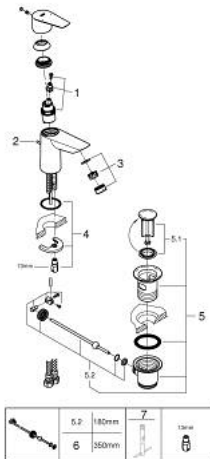

23 328 001 **BAUEDGE BASIN MIXER 1/2"**
S-SIZE

PRODUCT DESCRIPTION

- Tyc: Chrome
- single hole installation
- metal lever
- GROHE SmoothControl 28 mm ceramic cartridge
- with temperature limiter
- GROHE LongLife finish
- Protected Water Ways no contact of water with lead or nickel inside the tap
- AquaCalibrator
- maximum flow rate (at 3 bar): 5 l/min
- rapid installation system
- plastic pop-up waste set 1 1/4"
- flexible connection hoses
- professional exclusive

23 328 001 **BAUEDGE BASIN MIXER 1/2"**
S-SIZE

SPARE PARTS

- 1: Cartridge (Spare part-nr. 48518000)
 - 2: Pop-up rod (Spare part-nr. 46739000)
 - 3: flow control (Spare part-nr. 1106370000)
 - 4: Shank mounting kit (Spare part-nr. 46249000)
 - 5: Waste set 1 1/4" (Spare part-nr. 28910000)
 - 5.1: Plug (Spare part-nr. 07182000)
 - 5.2: Eccentric rod (Spare part-nr. 07052000)
 - 6: Eccentric rod (Spare part-nr. 07341000)*
 - 7: Mounting wrench (Spare part-nr. 19017000)*
- * Optional accessories