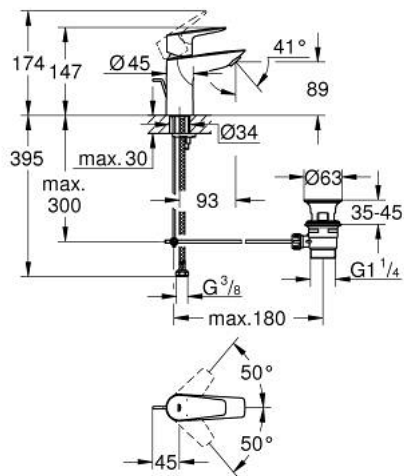

23 328 001 **BAUEDGE BASIN MIXER 1/2"**
S-SIZE

PRODUCT DESCRIPTION

- Tyc: Chrome
- single hole installation
- metal lever
- GROHE SmoothControl 28 mm ceramic cartridge
- with temperature limiter
- GROHE LongLife finish
- Protected Water Ways no contact of water with lead or nickel inside the tap
- GROHE EcoJoy - Less water, perfect flow
- maximum flow rate (at 3 bar): 5 l/min
- rapid installation system
- plastic pop-up waste set 1 1/4"
- flexible connection hoses
- professional exclusive

23 328 001 **BAUEDGE BASIN MIXER 1/2"**
S-SIZE

SPARE PARTS

- 1: Cartridge (Spare part-nr. 48518000)
 - 2: Pop-up rod (Spare part-nr. 46739000)
 - 3: flow control (Spare part-nr. 1106370000)
 - 4: Shank mounting kit (Spare part-nr. 46249000)
 - 5: Waste set 1 1/4" (Spare part-nr. 28910000)
 - 5.1: Plug (Spare part-nr. 07182000)
 - 5.2: Eccentric rod (Spare part-nr. 07052000)
 - 6: Eccentric rod (Spare part-nr. 07341000)*
 - 7: Mounting wrench (Spare part-nr. 19017000)*
- * Optional accessories